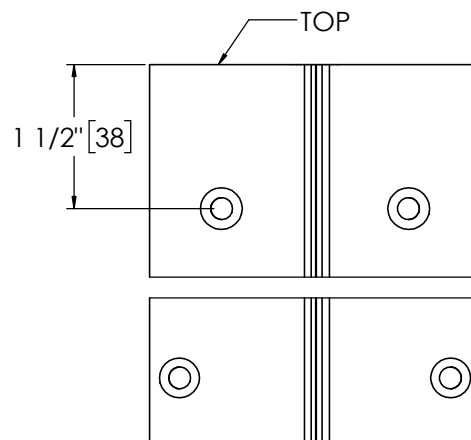

# Architectural Door Accessories

**ASSA ABLOY**

Pemko 95" FULL MORTISE SHORT LEAF FLUSH 1-3/8" RESIDENTIAL

The global leader in  
door opening solutions

**\*\* CAUTION \*\***  
Due to Frame  
Installation  
Variations, Pre-drilling  
For Fasteners IS NOT  
Recommended