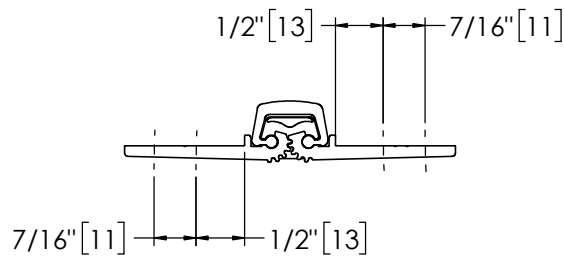

# Architectural Door Accessories

**ASSA ABLOY**

Pemko 95" FULL MORTISE SHORT LEAF FLUSH 1-3/8" RESIDENTIAL

The global leader in  
door opening solutions

**\*\* CAUTION \*\***  
Due to Frame  
Installation  
Variations, Pre-drilling  
For Fasteners IS NOT  
Recommended