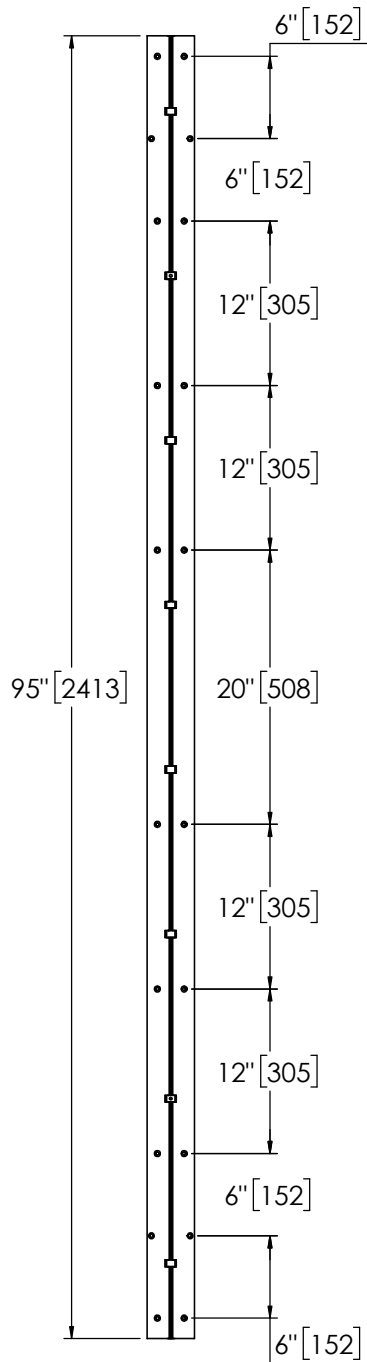

# Architectural Door Accessories

**ASSA ABLOY**

Pemko 95" FULL MORTISE SHORT LEAF FLUSH 1-3/8" RESIDENTIAL

The global leader in  
door opening solutions

**\*\* CAUTION \*\***  
Due to Frame  
Installation  
Variations, Pre-drilling  
For Fasteners IS NOT  
Recommended