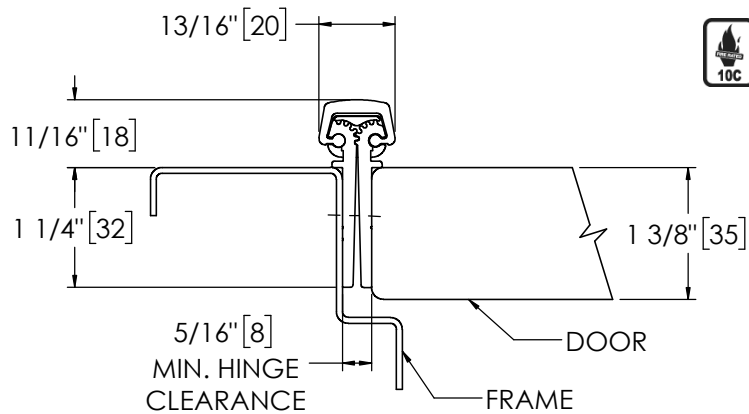

# Architectural Door Accessories

**ASSA ABLOY**

Pemko 95" FULL MORTISE SHORT LEAF FLUSH 1-3/8" RESIDENTIAL

The global leader in  
door opening solutions

**\*\* CAUTION \*\***  
Due to Frame  
Installation  
Variations, Pre-drilling  
For Fasteners IS NOT  
Recommended