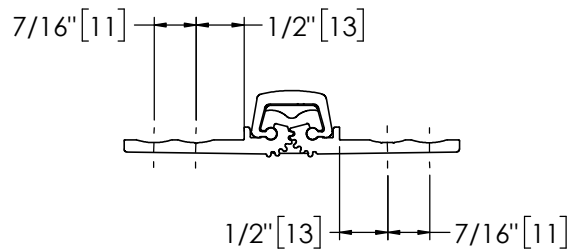

Architectural Door Accessories

ASSA ABLOY

Pemko 95" FULL MORTISE SHORT LEAF FLUSH 1-3/8"

The global leader in
door opening solutions

**** CAUTION ****
Due to Frame
Installation
Variations, Pre-drilling
For Fasteners IS NOT
Recommended