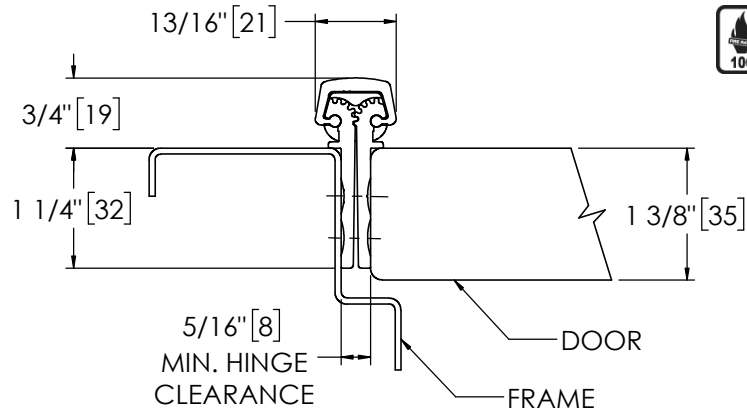

Architectural Door Accessories

ASSA ABLOY

Pemko 95" FULL MORTISE SHORT LEAF FLUSH 1-3/8"

The global leader in
door opening solutions

**** CAUTION ****
Due to Frame
Installation
Variations, Pre-drilling
For Fasteners IS NOT
Recommended