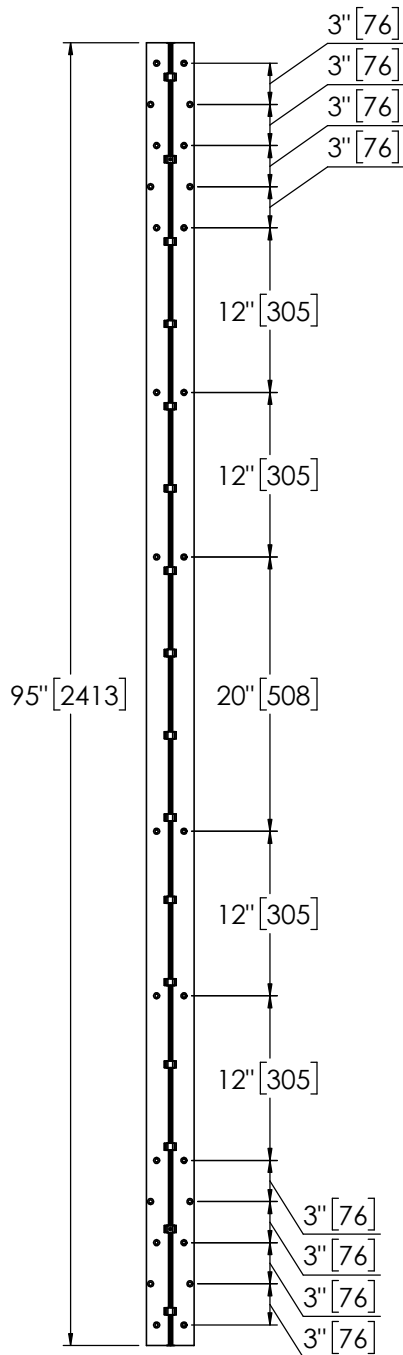

Architectural Door Accessories

ASSA ABLOY

Pemko 95" FULL MORTISE SHORT LEAF FLUSH 1-3/8"

The global leader in
door opening solutions

**** CAUTION ****
Due to Frame
Installation
Variations, Pre-drilling
For Fasteners IS NOT
Recommended