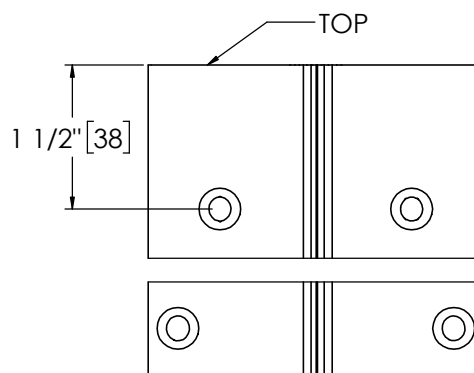

Architectural Door Accessories

ASSA ABLOY

Pemko 95" FULL MORTISE SHORT LEAF FLUSH 1-3/8"

The global leader in
door opening solutions

**** CAUTION ****
Due to Frame
Installation
Variations, Pre-drilling
For Fasteners IS NOT
Recommended