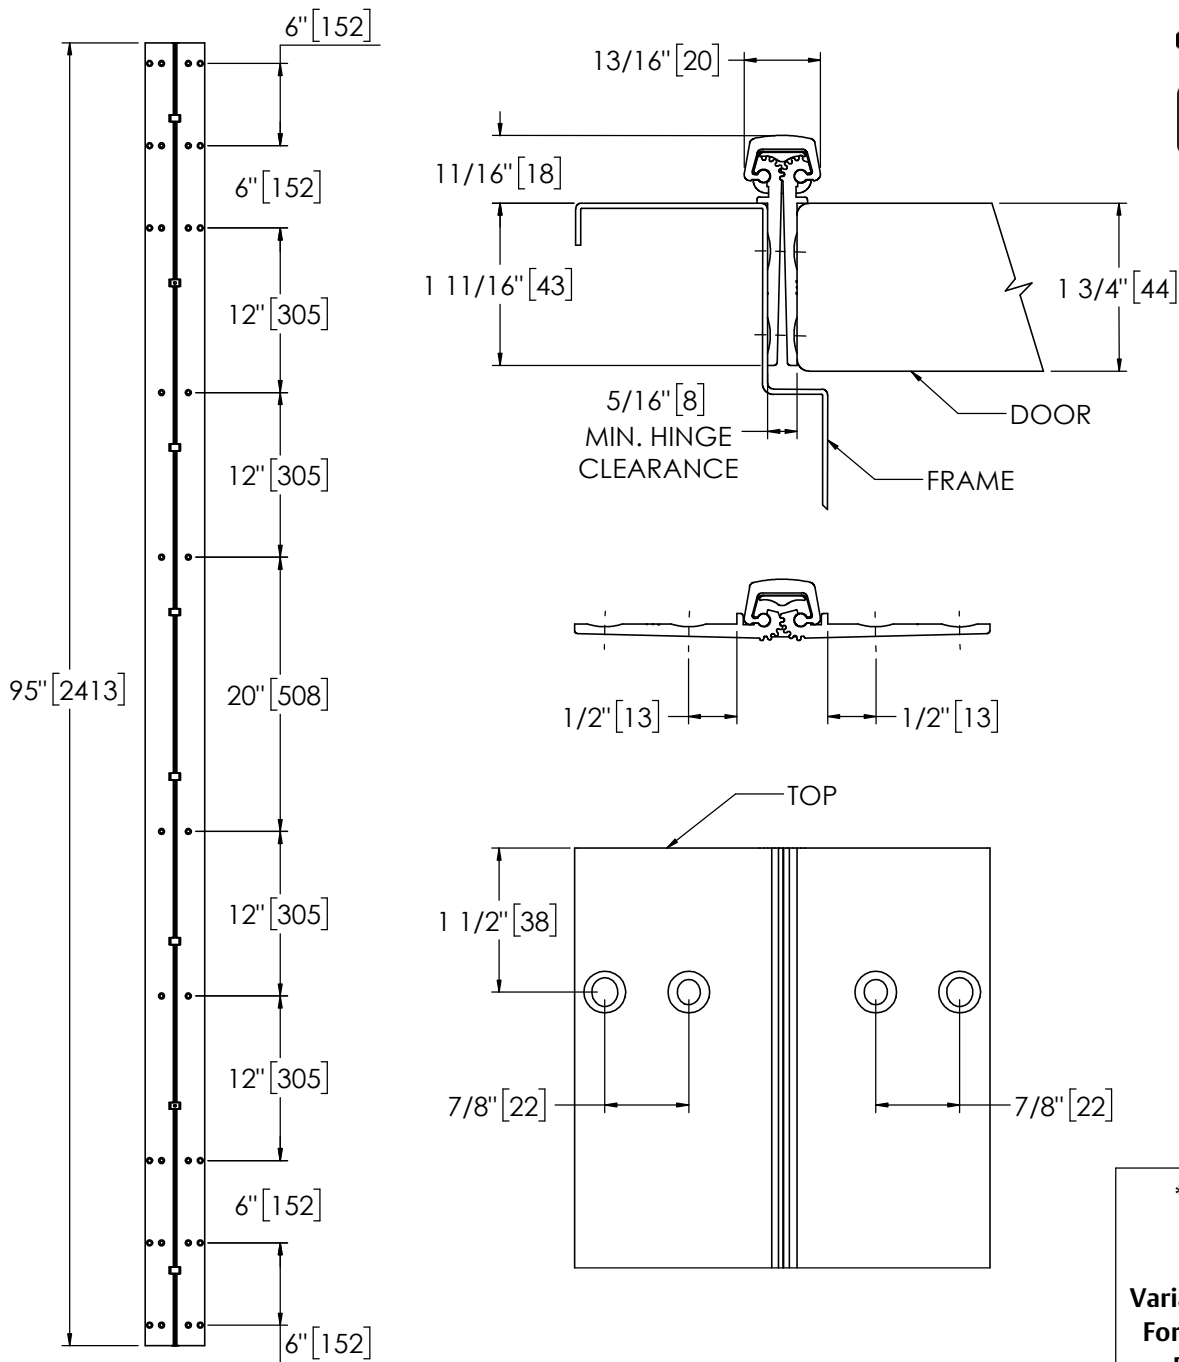

Architectural Door Accessories

ASSA ABLOY

Pemko 95" FULL MORTISE SHORT LEAF FLUSH RESIDENTIAL

The global leader in
door opening solutions

**** CAUTION ****
Due to Frame
Installation
Variations, Pre-drilling
For Fasteners IS NOT
Recommended