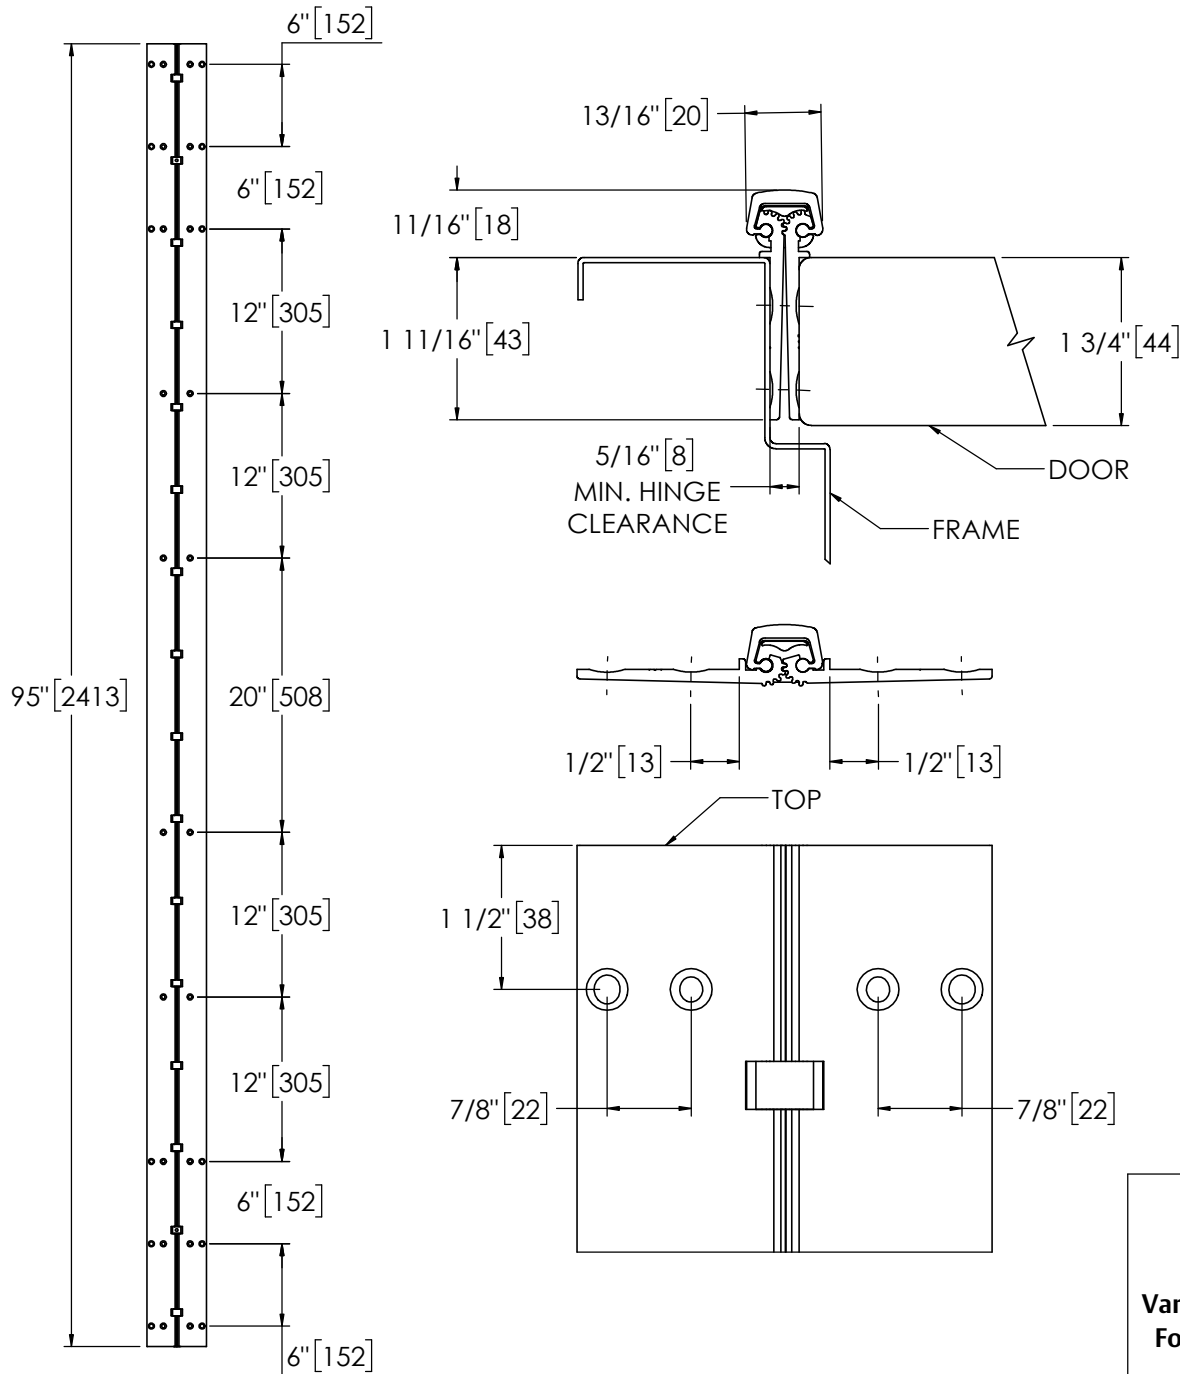

Architectural Door Accessories

ASSA ABLOY

Pemko 95" FULL MORTISE SHORT LEAF FLUSH

The global leader in
door opening solutions

**** CAUTION ****
Due to Frame
Installation
Variations, Pre-drilling
For Fasteners IS NOT
Recommended