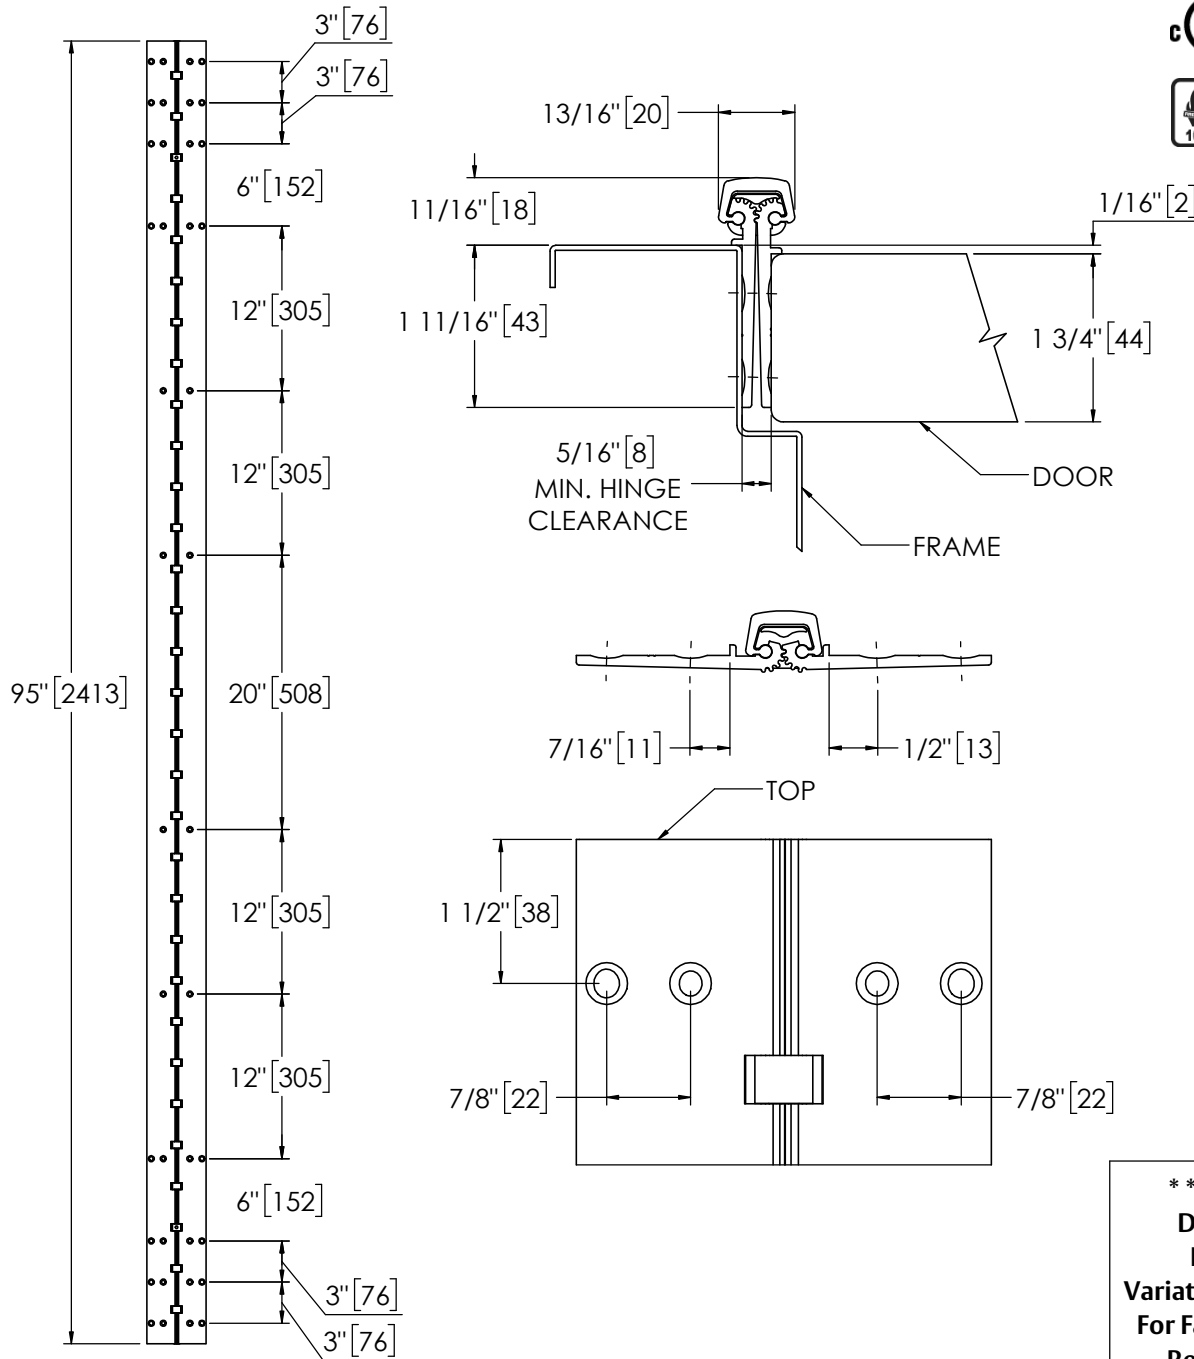

## Pemko 95" FULL MORTISE SHORT LEAF INSET HD

The global leader in  
door opening solutions

**\*\* CAUTION \*\***  
Due to Frame  
Installation  
Variations, Pre-drilling  
For Fasteners IS NOT  
Recommended