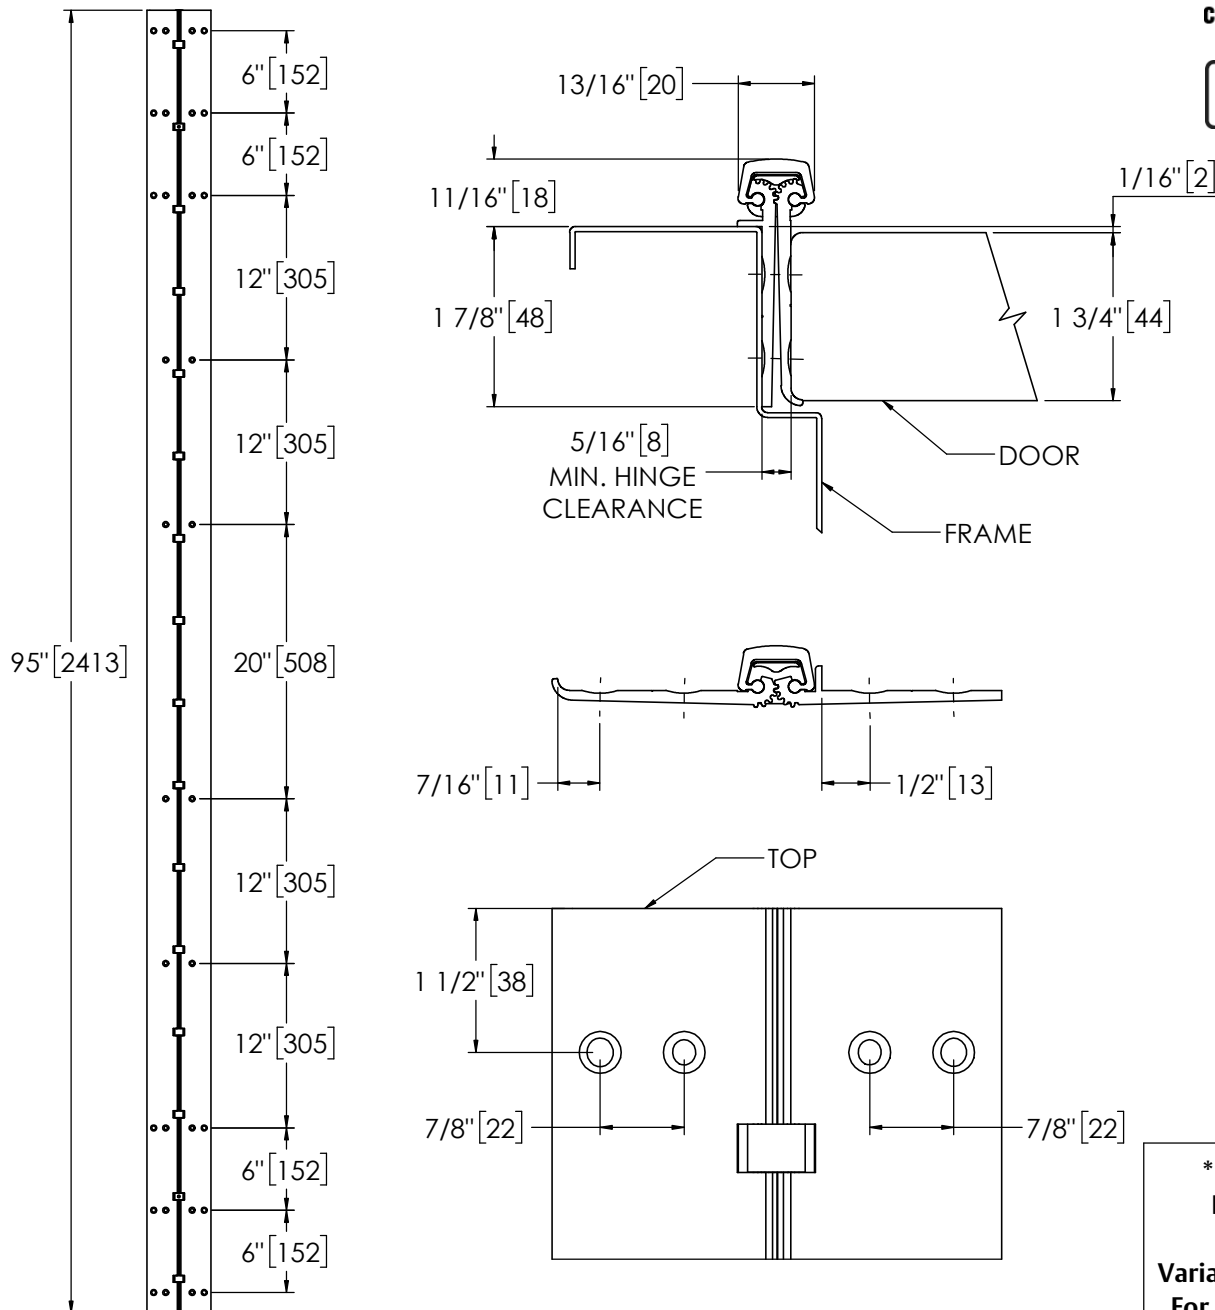

Architectural Door Accessories

ASSA ABLOY

Pemko 95" FULL MORTISE

The global leader in
door opening solutions

**** CAUTION ****
Due to Frame
Installation
Variations, Pre-drilling
For Fasteners IS NOT
Recommended