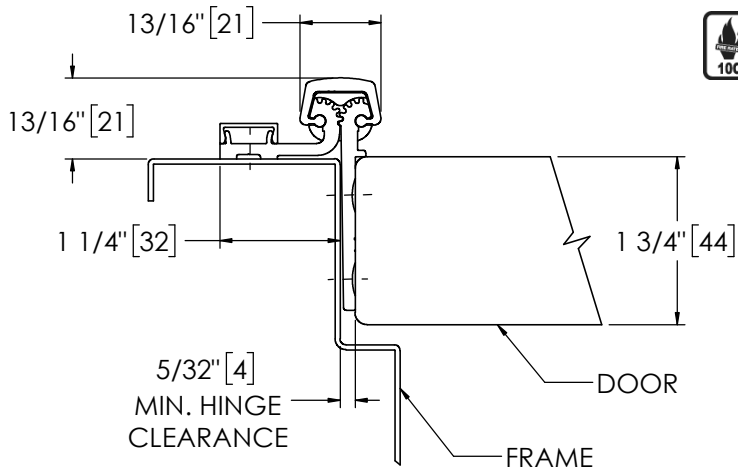

Architectural Door Accessories

ASSA ABLOY

Pemko 95" HALF MORTISE HD

The global leader in
door opening solutions

**** CAUTION ****
Due to Frame
Installation
Variations, Pre-drilling
For Fasteners IS NOT
Recommended