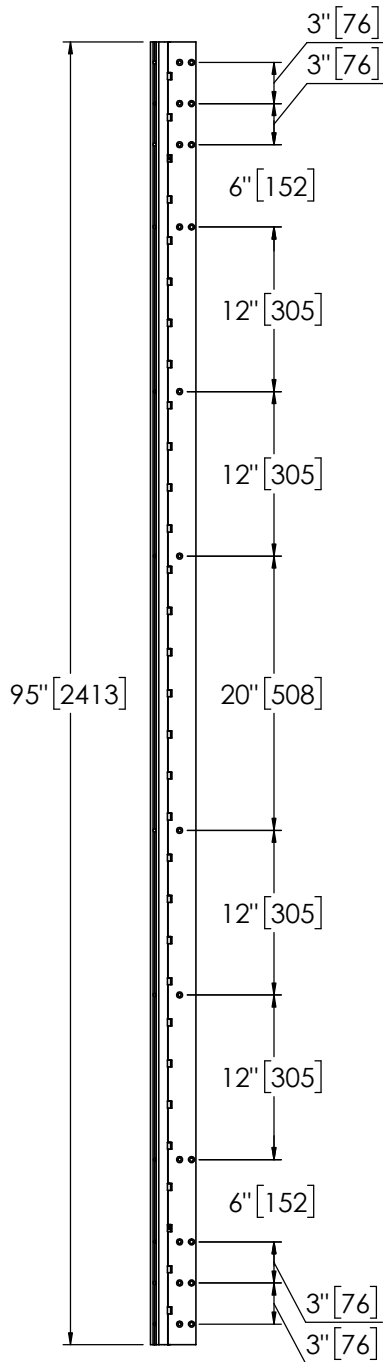

Architectural Door Accessories

ASSA ABLOY

Pemko 95" HALF MORTISE HD

The global leader in
door opening solutions

**** CAUTION ****
Due to Frame
Installation
Variations, Pre-drilling
For Fasteners IS NOT
Recommended