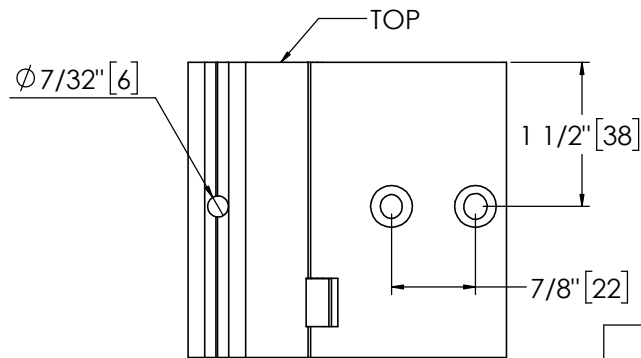

Architectural Door Accessories

ASSA ABLOY

Pemko 95" HALF MORTISE HD

The global leader in
door opening solutions

**** CAUTION ****
Due to Frame
Installation
Variations, Pre-drilling
For Fasteners IS NOT
Recommended