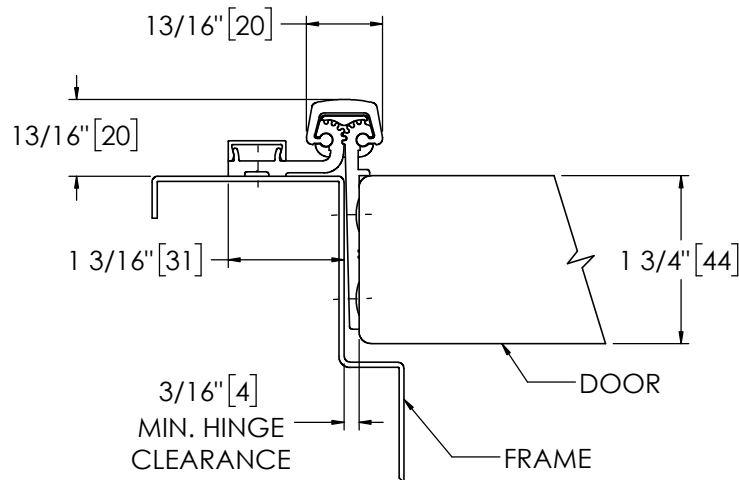

Architectural Door Accessories

ASSA ABLOY

Pemko 95" HALF MORTISE RESIDENTIAL

The global leader in
door opening solutions

**** CAUTION ****
Due to Frame
Installation
Variations, Pre-drilling
For Fasteners IS NOT
Recommended