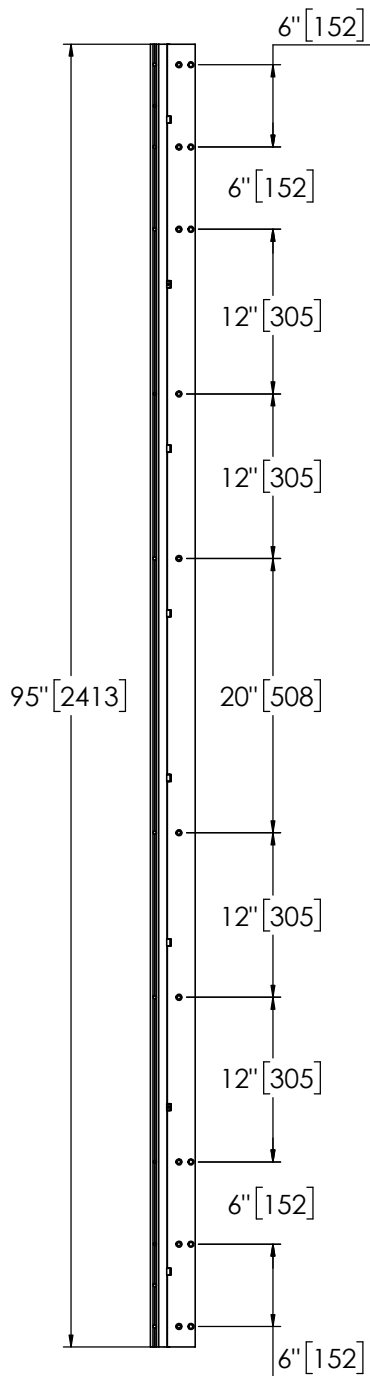

Architectural Door Accessories

ASSA ABLOY

Pemko 95" HALF MORTISE RESIDENTIAL

The global leader in
door opening solutions

**** CAUTION ****
Due to Frame
Installation
Variations, Pre-drilling
For Fasteners IS NOT
Recommended