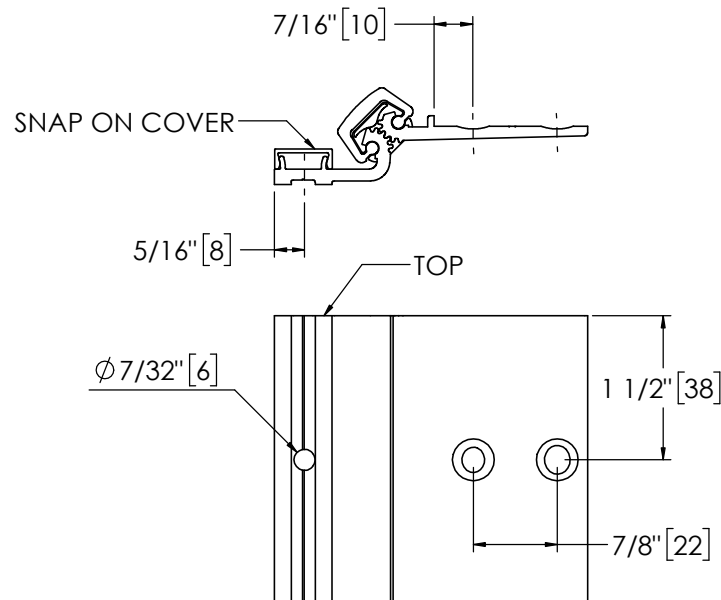

Architectural Door Accessories

ASSA ABLOY

Pemko 95" HALF MORTISE RESIDENTIAL

The global leader in
door opening solutions

**** CAUTION ****
Due to Frame
Installation
Variations, Pre-drilling
For Fasteners IS NOT
Recommended