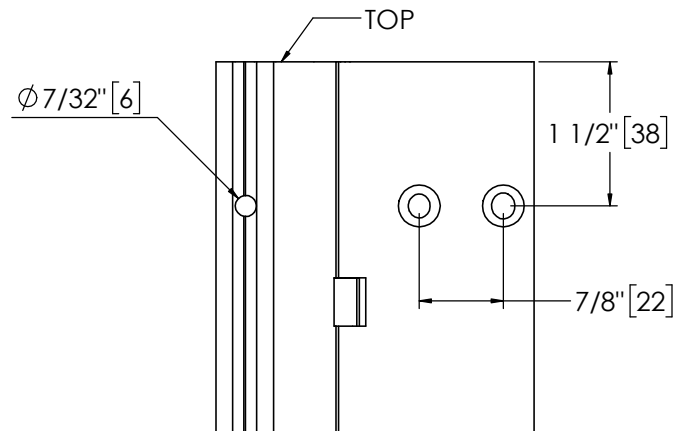

Architectural Door Accessories

ASSA ABLOY

Pemko 95" HALF MORTISE

The global leader in
door opening solutions

**** CAUTION ****
Due to Frame
Installation
Variations, Pre-drilling
For Fasteners IS NOT
Recommended