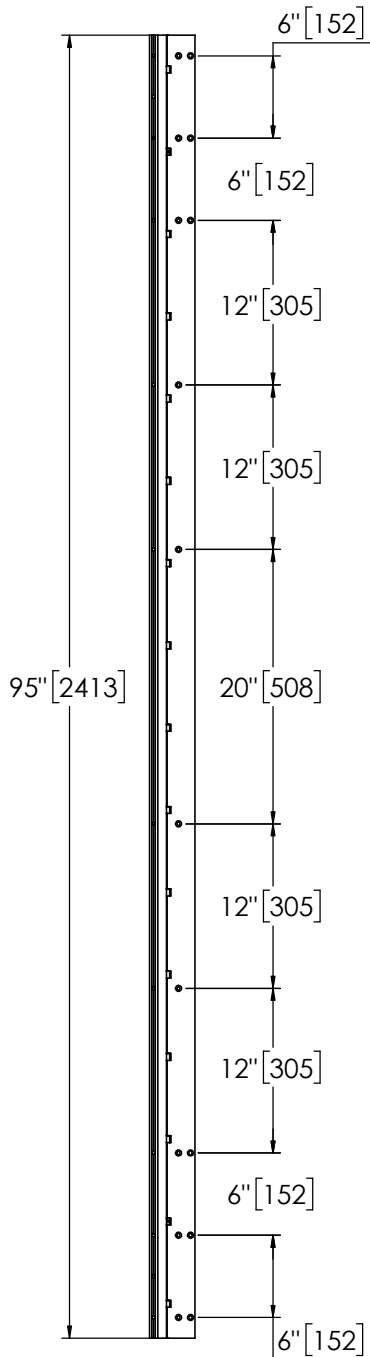

Architectural Door Accessories

ASSA ABLOY

Pemko 95" HALF MORTISE

The global leader in
door opening solutions

**** CAUTION ****
Due to Frame
Installation
Variations, Pre-drilling
For Fasteners IS NOT
Recommended