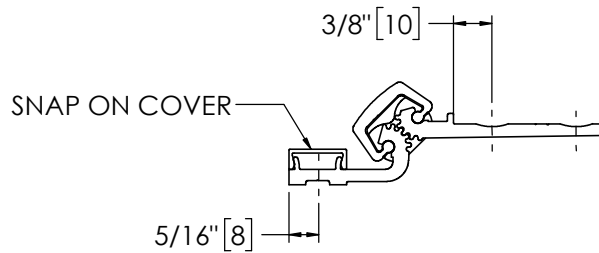

Architectural Door Accessories

ASSA ABLOY

Pemko 95" HALF MORTISE

The global leader in
door opening solutions

**** CAUTION ****
Due to Frame
Installation
Variations, Pre-drilling
For Fasteners IS NOT
Recommended