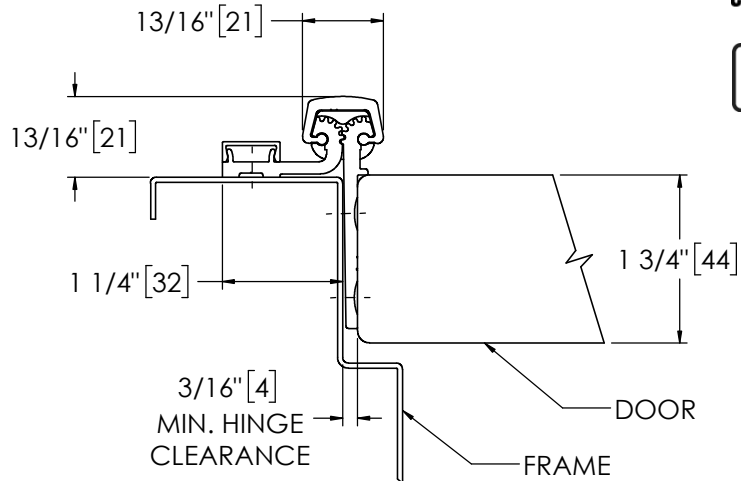

Architectural Door Accessories

ASSA ABLOY

Pemko 95" HALF MORTISE

The global leader in
door opening solutions

**** CAUTION ****
Due to Frame
Installation
Variations, Pre-drilling
For Fasteners IS NOT
Recommended