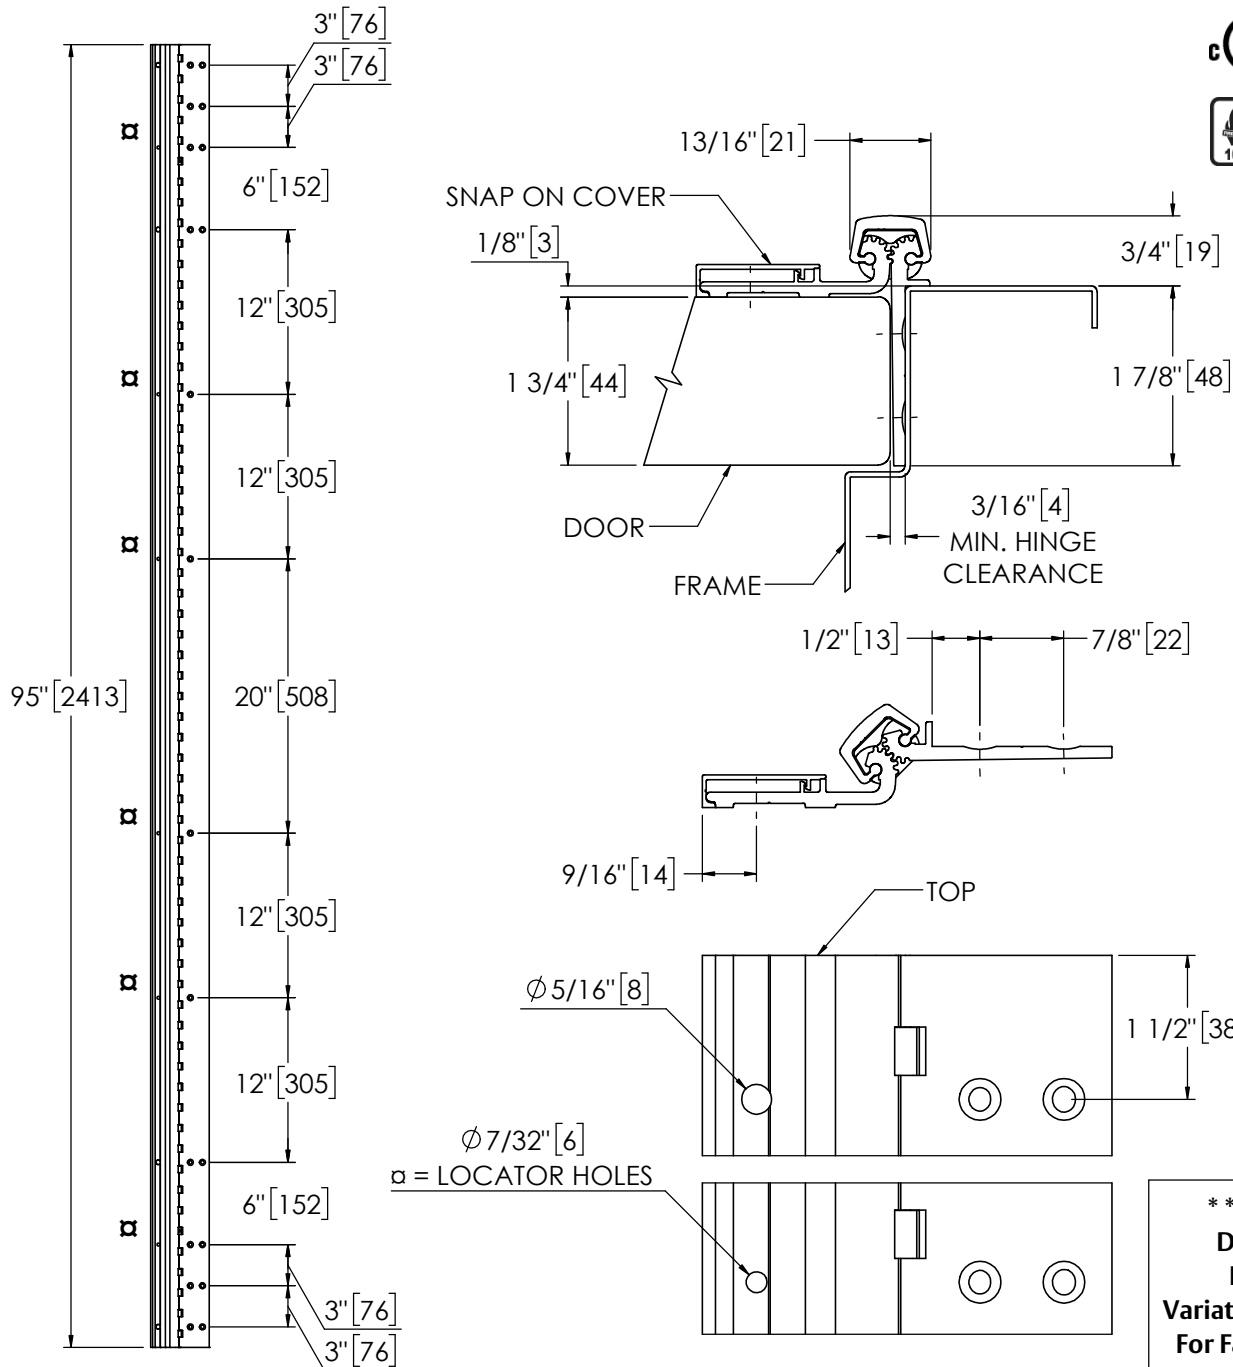

## Pemko 95" HALF SURFACE - 1100 SERIES

The global leader in  
door opening solutions

**\*\* CAUTION \*\***  
Due to Frame  
Installation  
Variations, Pre-drilling  
For Fasteners IS NOT  
Recommended

USA:  
Ventura, CA 93003  
Phone: 800.283.9988