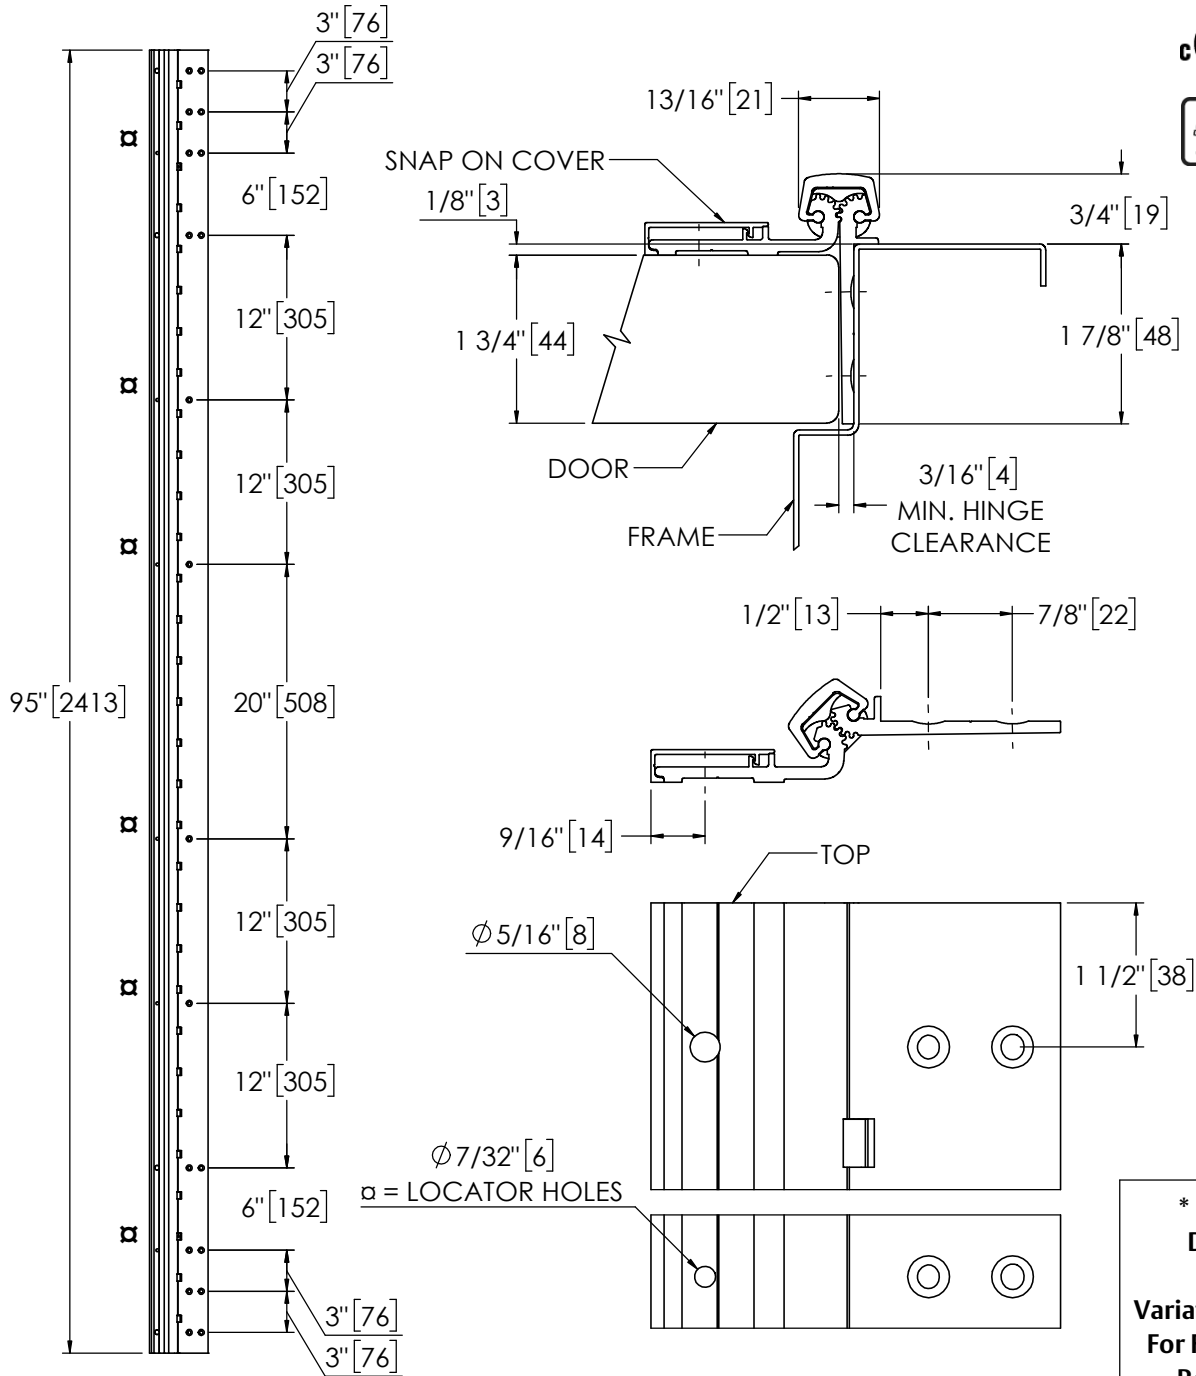

Architectural Door Accessories

ASSA ABLOY

Pemko 95" HALF SURFACE HD

The global leader in
door opening solutions

**** CAUTION ****
Due to Frame
Installation
Variations, Pre-drilling
For Fasteners IS NOT
Recommended