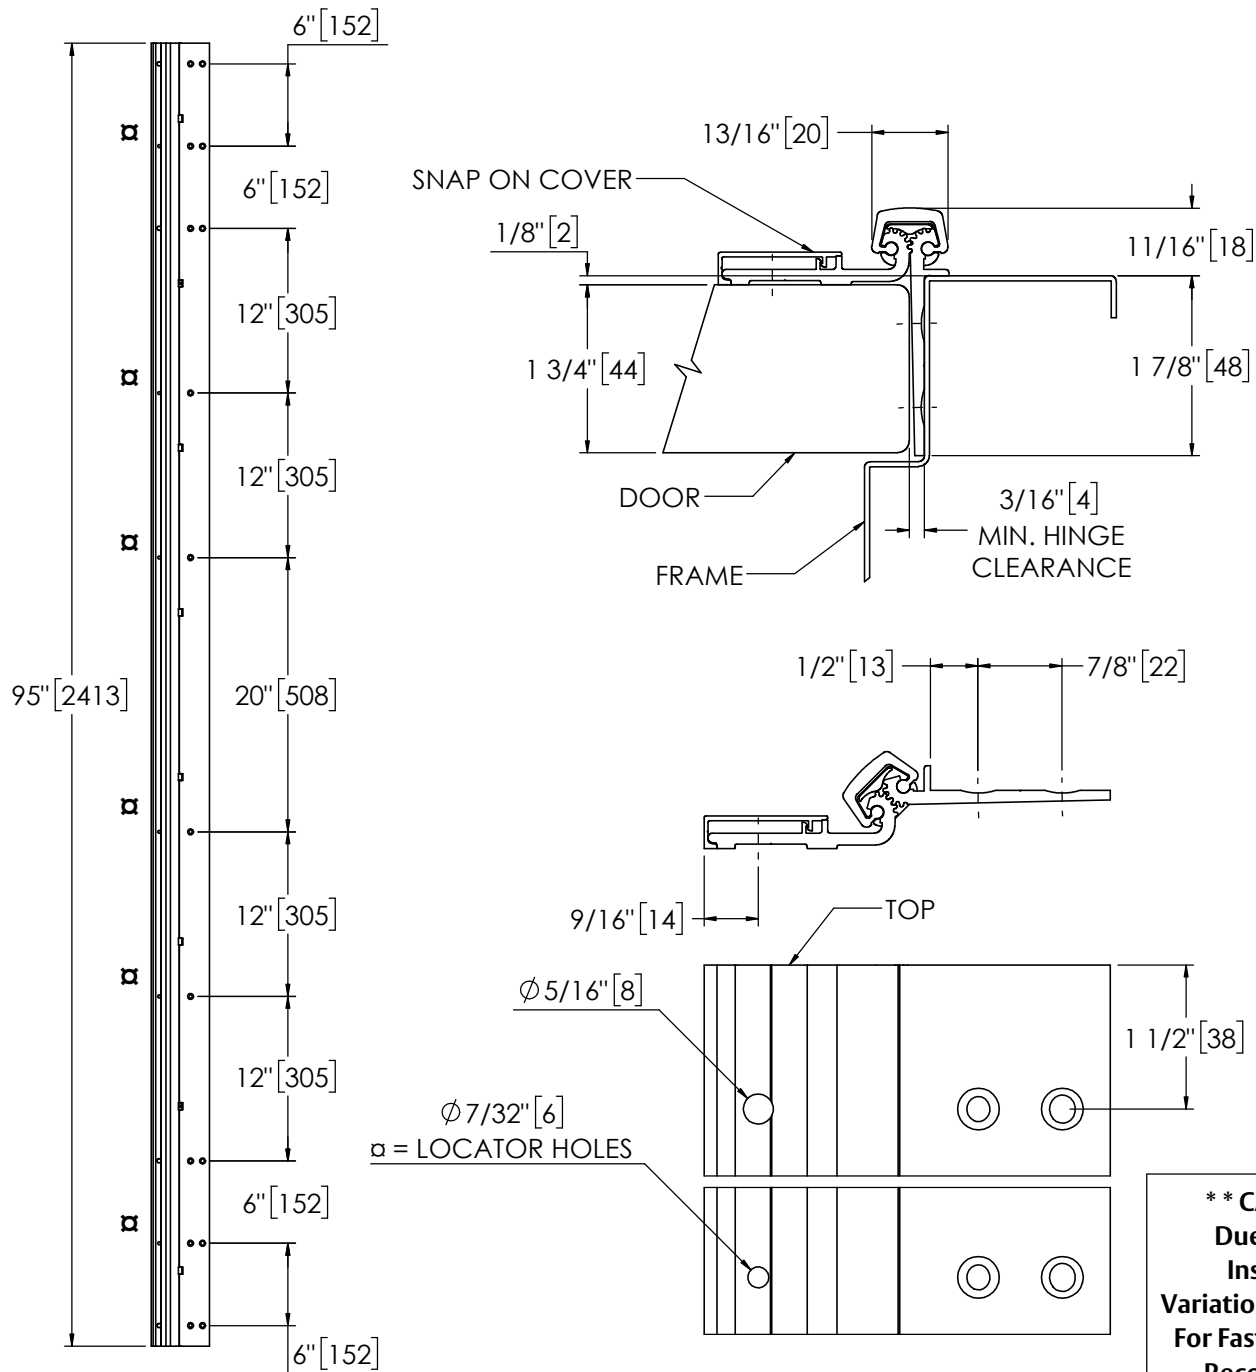

Architectural Door Accessories

ASSA ABLOY

Pemko 95" HALF SURFACE RESIDENTIAL

USA:
Ventura, CA 93003
Phone: 800.283.9988

Memphis, TN 38141
Phone: 800.824.3018

Canada:
Vancouver, BC V2T6W3
Phone: 877.535.7888