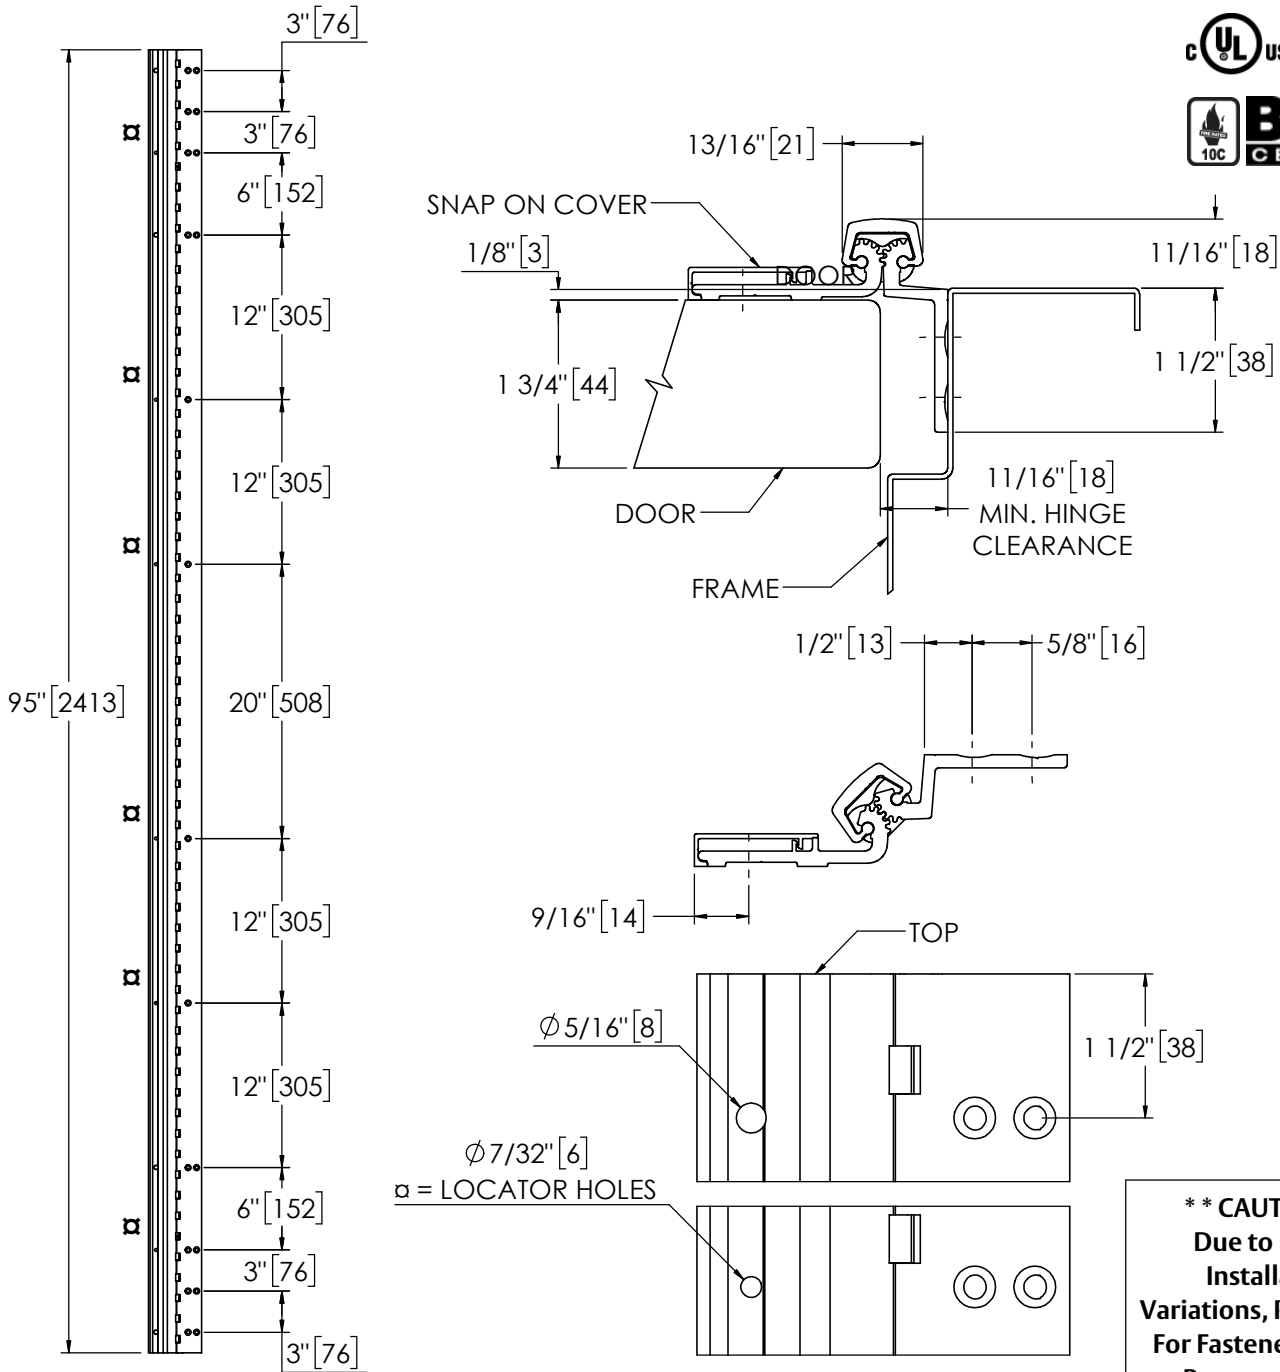

## Pemko 95" HALF SURFACE SAFETY - 1100 SERIES

The global leader in  
door opening solutions

**\*\* CAUTION \*\***  
Due to Frame  
Installation  
Variations, Pre-drilling  
For Fasteners IS NOT  
Recommended