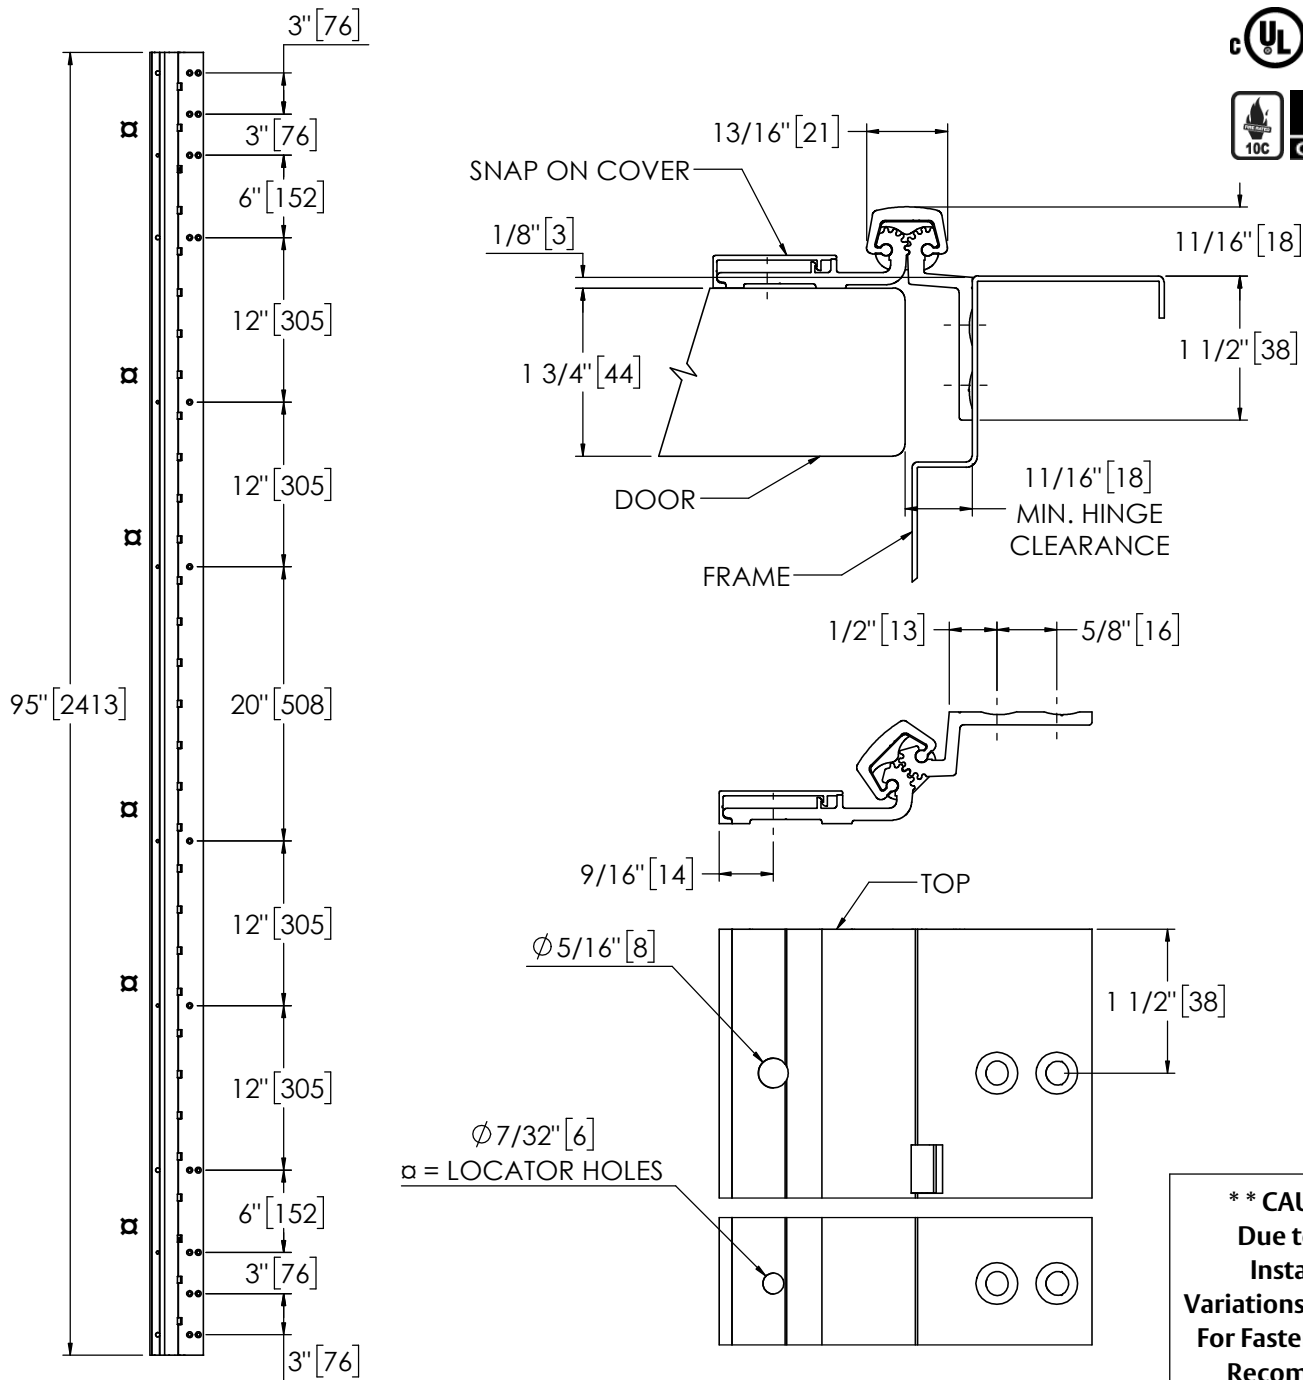

## Pemko 95" HALF SURFACE SAFETY HD

The global leader in  
door opening solutions

**\*\* CAUTION \*\***  
Due to Frame  
Installation  
Variations, Pre-drilling  
For Fasteners IS NOT  
Recommended

USA:  
Ventura, CA 93003  
Phone: 800.283.9988