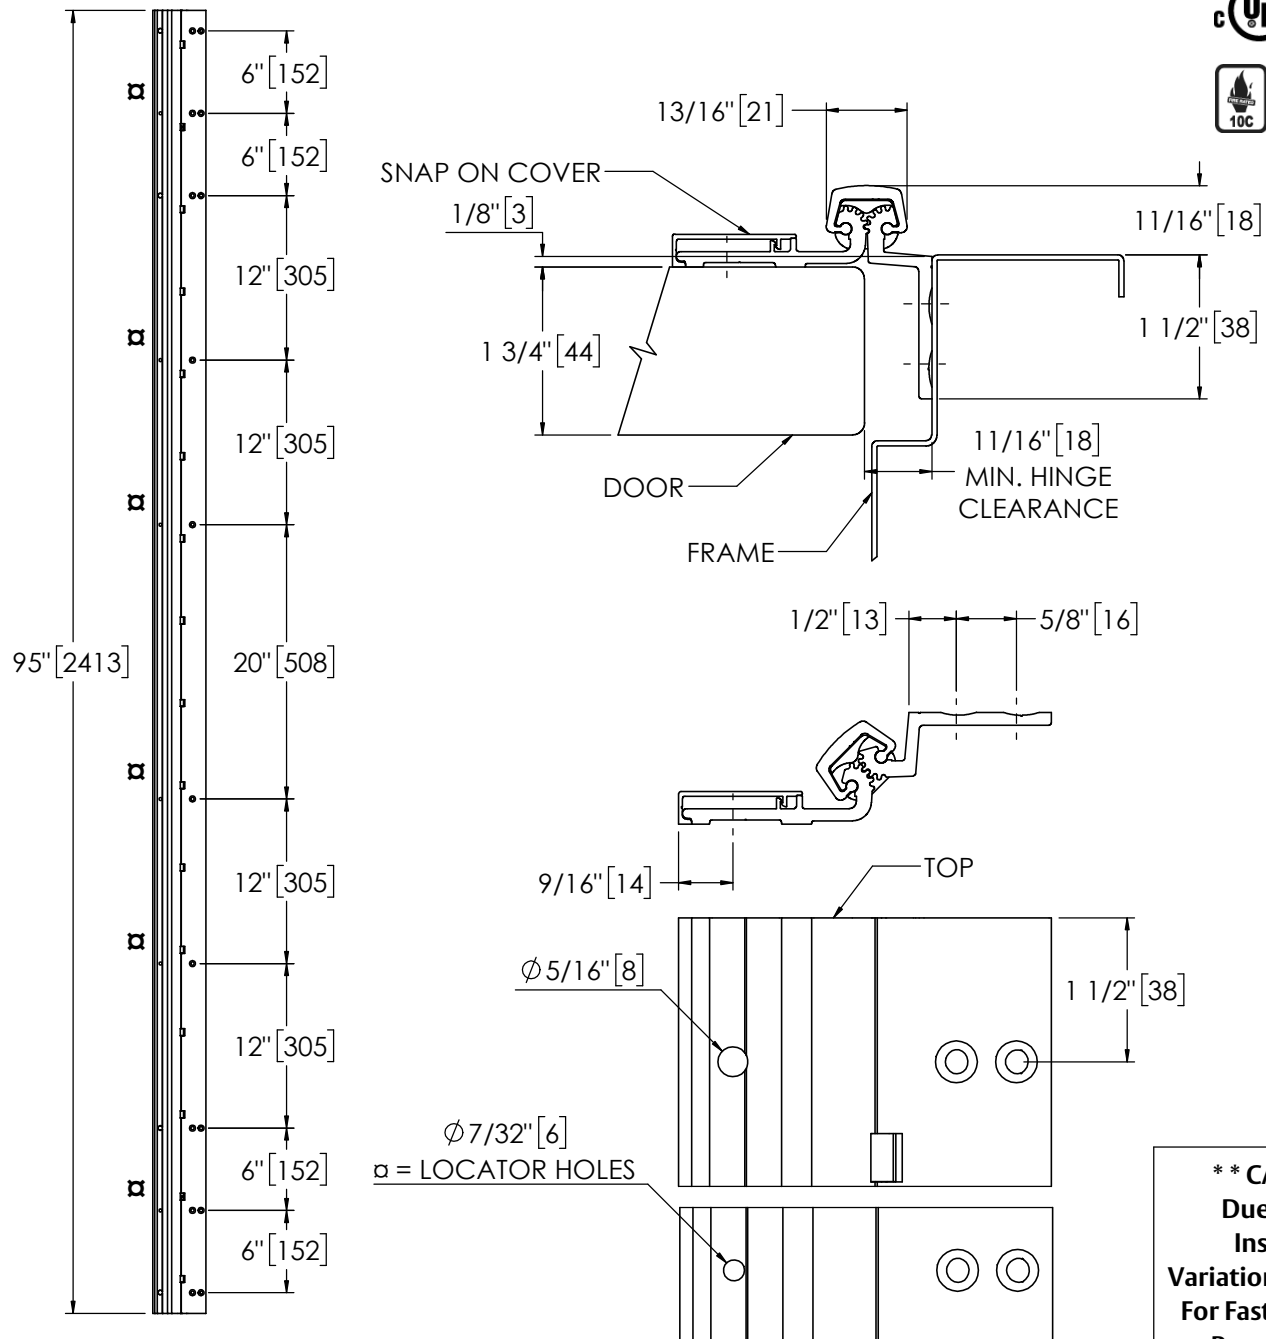

Architectural Door Accessories

ASSA ABLOY

Pemko 95" HALF SURFACE SAFETY

The global leader in
door opening solutions

**** CAUTION ****
Due to Frame
Installation
Variations, Pre-drilling
For Fasteners IS NOT
Recommended