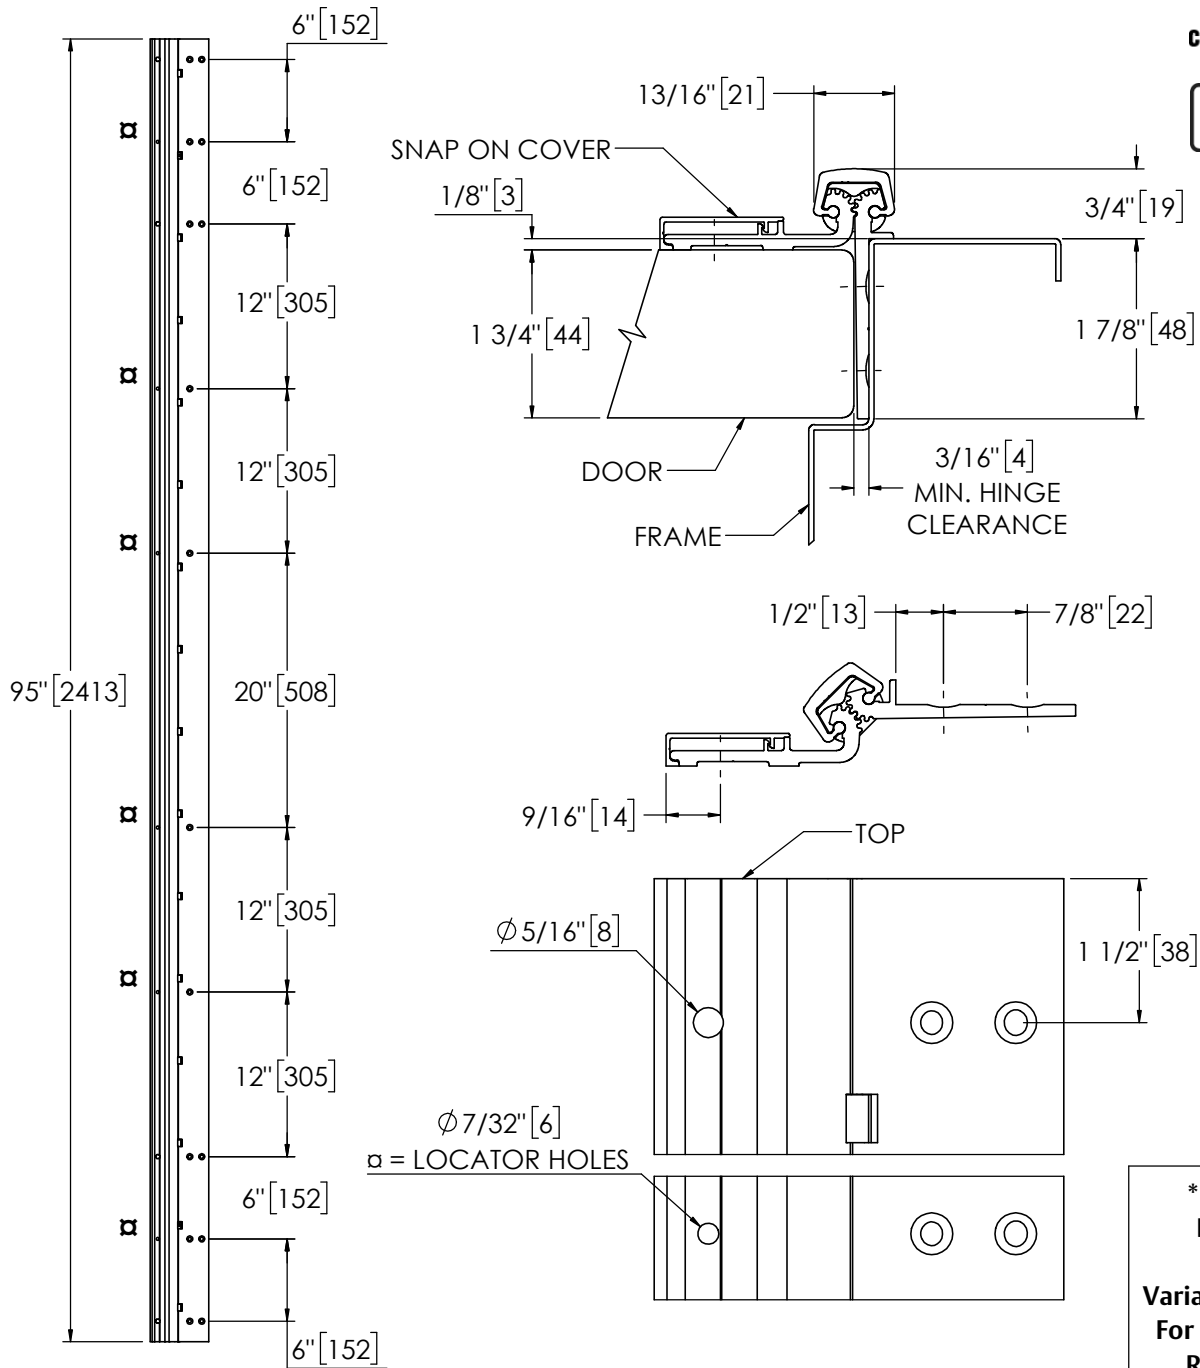

Architectural Door Accessories

ASSA ABLOY

Pemko 95" HALF SURFACE

The global leader in
door opening solutions

**** CAUTION ****
Due to Frame
Installation
Variations, Pre-drilling
For Fasteners IS NOT
Recommended