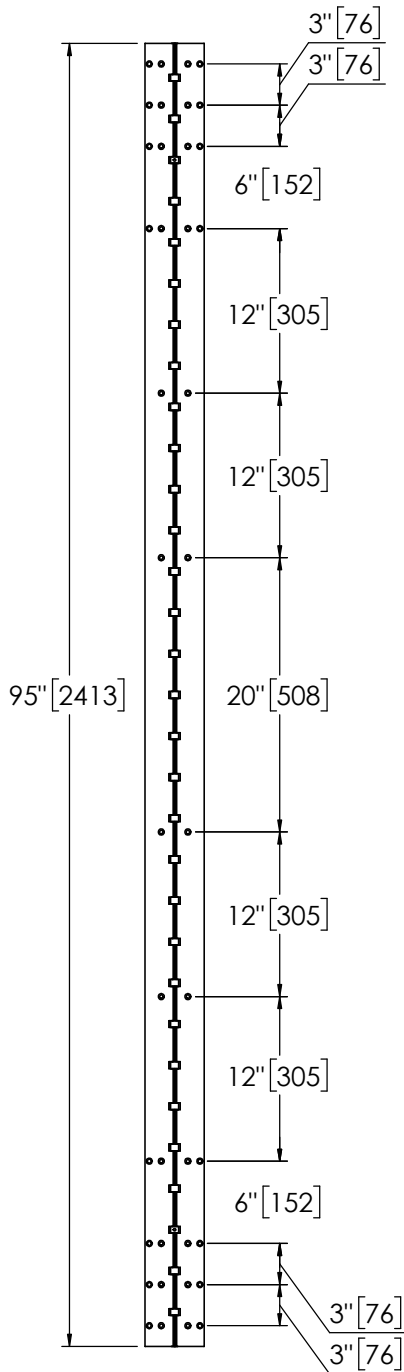

Architectural Door Accessories

ASSA ABLOY

Pemko 95" KAWNEER FULL MORTISE HD

The global leader in
door opening solutions

**** CAUTION ****
Due to Frame
Installation
Variations, Pre-drilling
For Fasteners IS NOT
Recommended