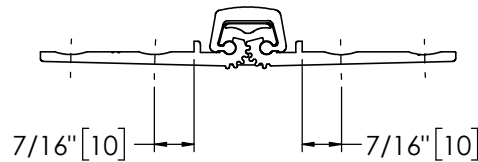

Architectural Door Accessories

ASSA ABLOY

Pemko 95" KAWNEER FULL MORTISE HD

The global leader in
door opening solutions

**** CAUTION ****
Due to Frame
Installation
Variations, Pre-drilling
For Fasteners IS NOT
Recommended