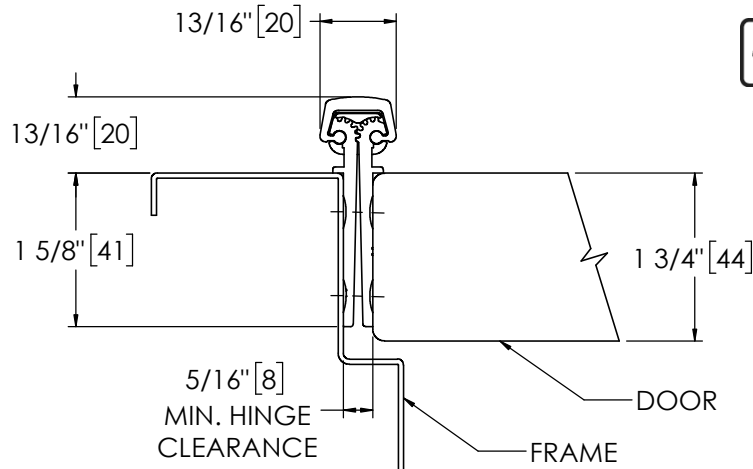

Architectural Door Accessories

ASSA ABLOY

Pemko 95" KAWNEER FULL MORTISE HD

The global leader in
door opening solutions

**** CAUTION ****
Due to Frame
Installation
Variations, Pre-drilling
For Fasteners IS NOT
Recommended