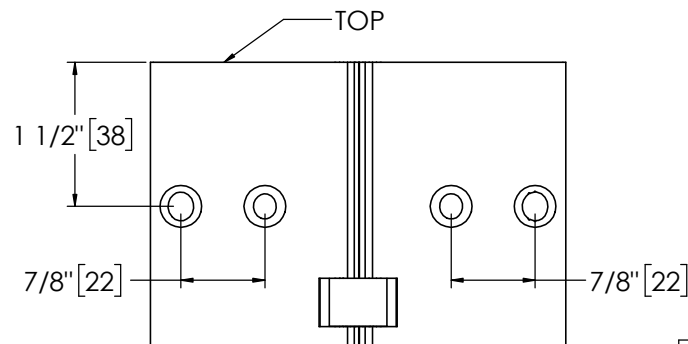

Architectural Door Accessories

ASSA ABLOY

Pemko 95" KAWNEER FULL MORTISE HD

The global leader in
door opening solutions

**** CAUTION ****
Due to Frame
Installation
Variations, Pre-drilling
For Fasteners IS NOT
Recommended