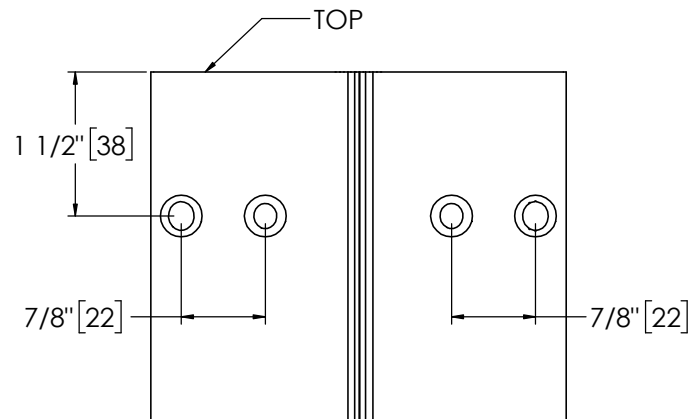

## Pemko 95" KAWNEER FULL MORTISE RESIDENTIAL

The global leader in  
door opening solutions

**\*\* CAUTION \*\***  
Due to Frame  
Installation  
Variations, Pre-drilling  
For Fasteners IS NOT  
Recommended