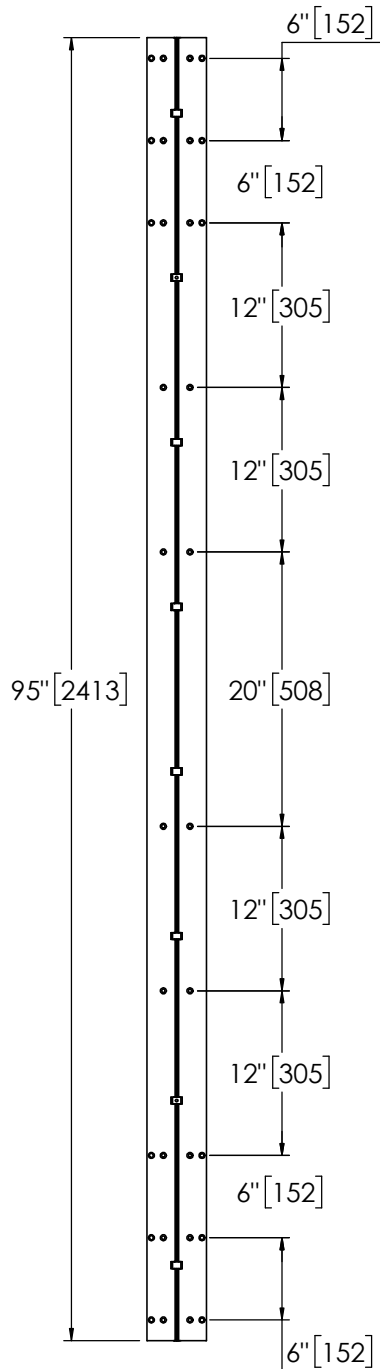

## Pemko 95" KAWNEER FULL MORTISE RESIDENTIAL

The global leader in  
door opening solutions

**\*\* CAUTION \*\***  
Due to Frame  
Installation  
Variations, Pre-drilling  
For Fasteners IS NOT  
Recommended