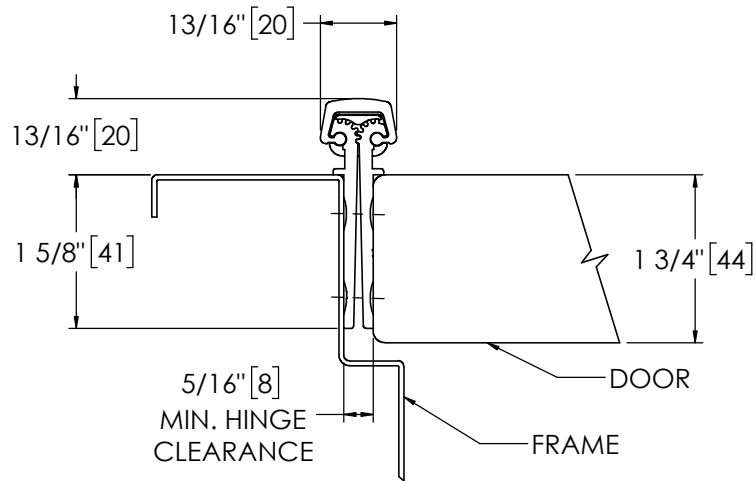

## Pemko 95" KAWNEER FULL MORTISE RESIDENTIAL

The global leader in  
door opening solutions

**\*\* CAUTION \*\***  
Due to Frame  
Installation  
Variations, Pre-drilling  
For Fasteners IS NOT  
Recommended