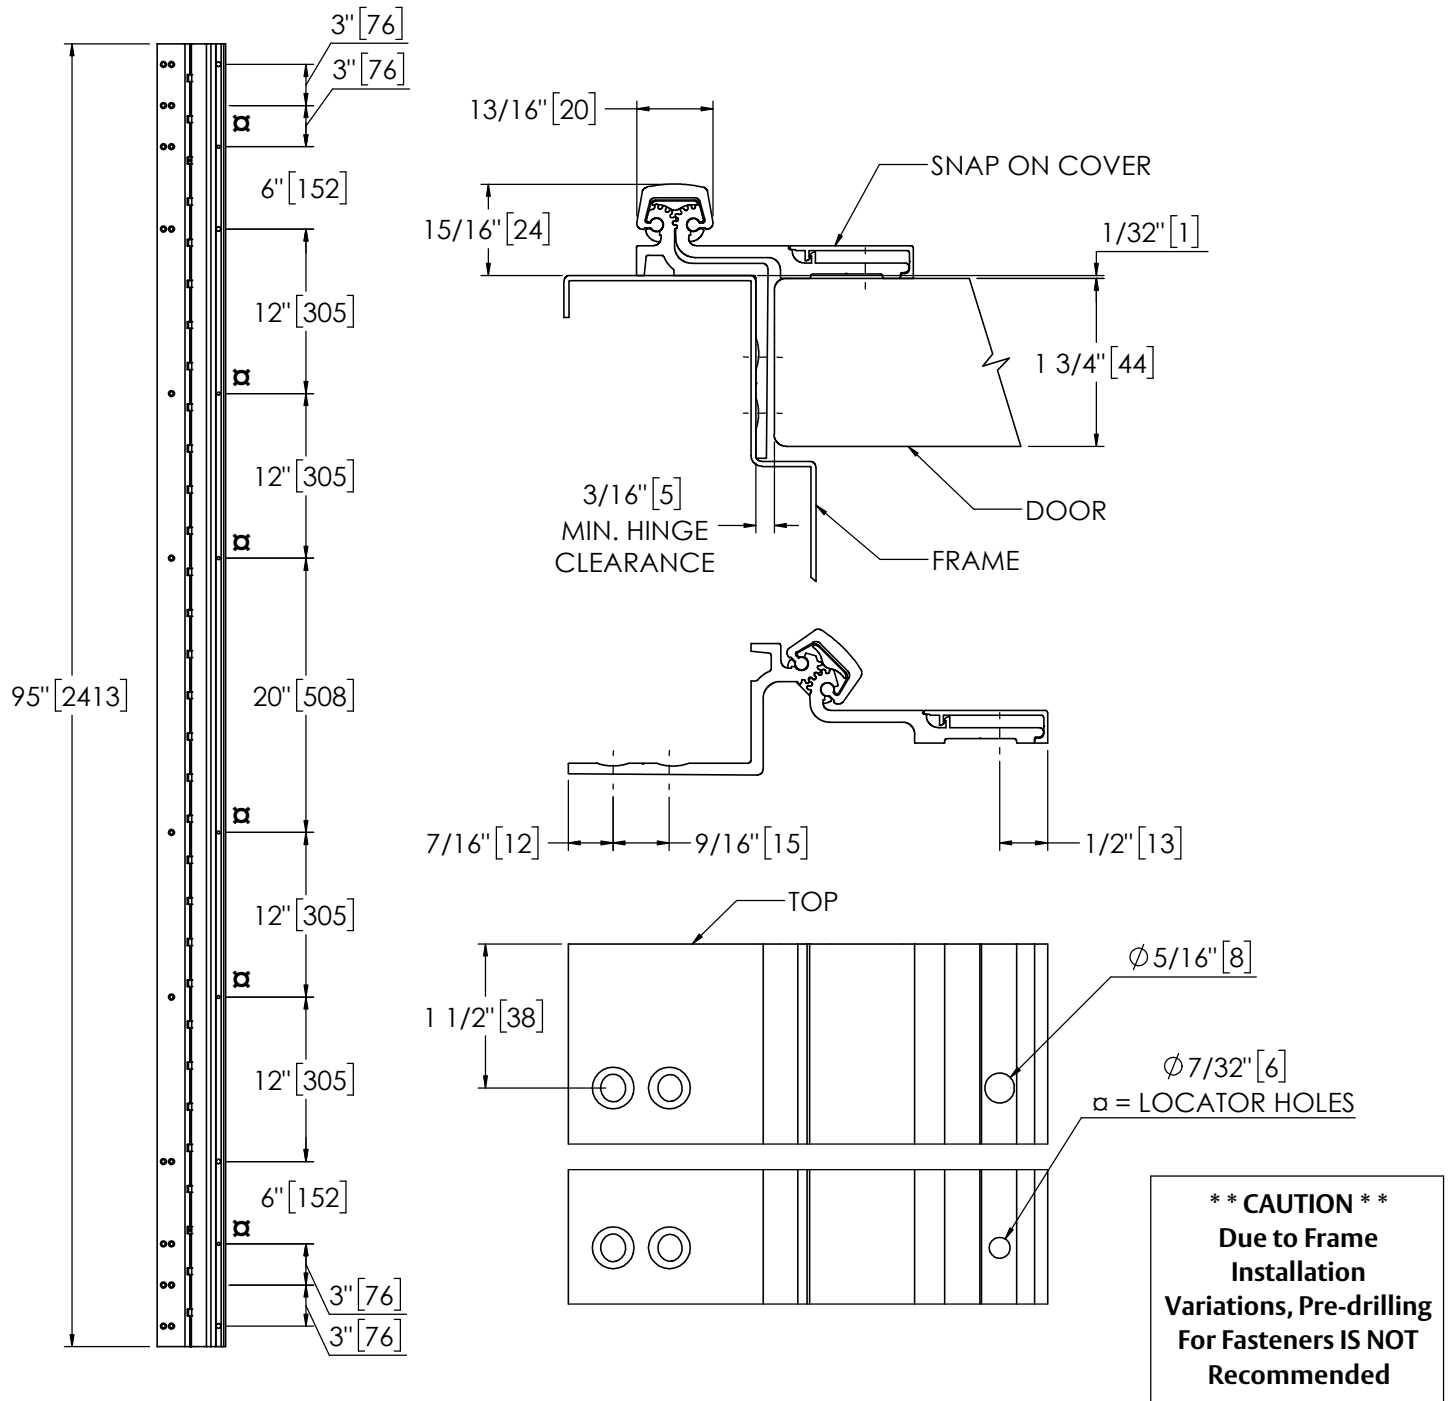

Architectural Door Accessories

ASSA ABLOY

Pemko 95" OFFSET HALF SURFACE HD

The global leader in
door opening solutions

USA:
Ventura, CA 93003
Phone: 800.283.9988

Memphis, TN 38141
Phone: 800.824.3018

Canada:
Vancouver, BC V2T6W3
Phone: 877.535.7888