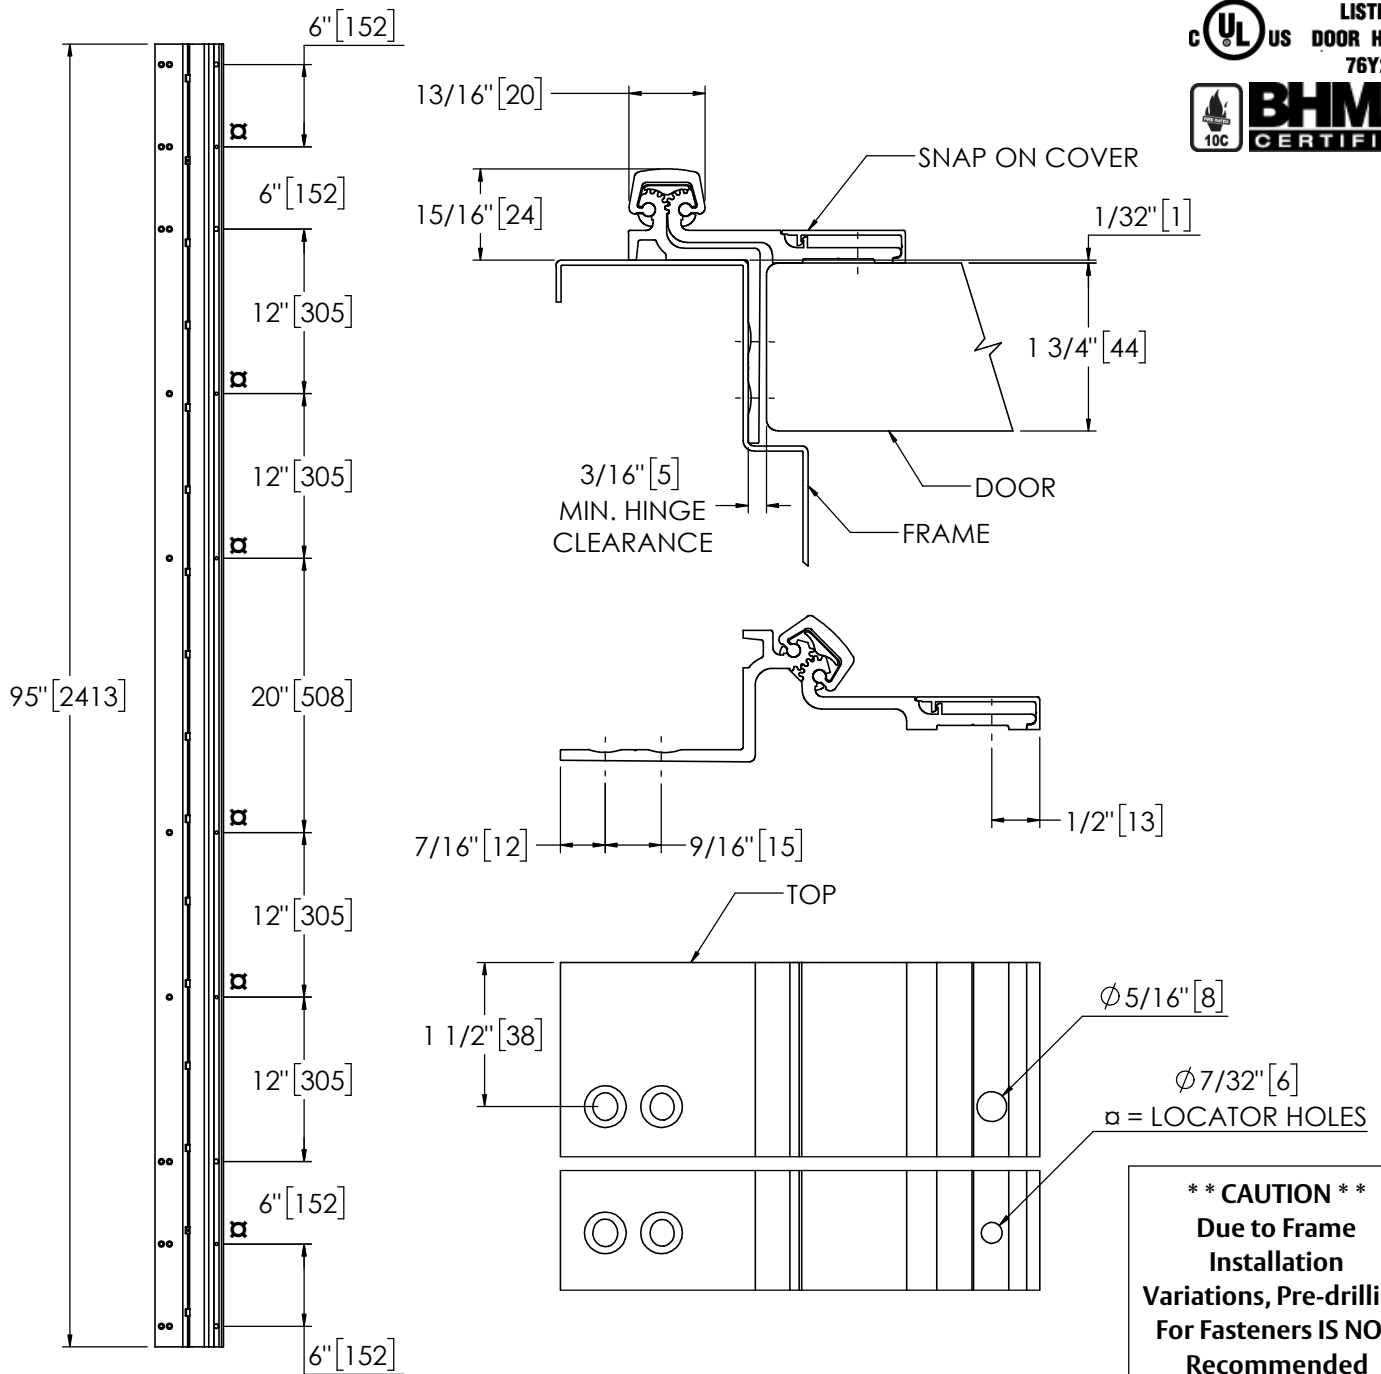

Architectural Door Accessories

ASSA ABLOY

Pemko 95" OFFSET HALF SURFACE

The global leader in
door opening solutions

USA:
Ventura, CA 93003
Phone: 800.283.9988

Memphis, TN 38141
Phone: 800.824.3018

Canada:
Vancouver, BC V2T6W3
Phone: 877.535.7888