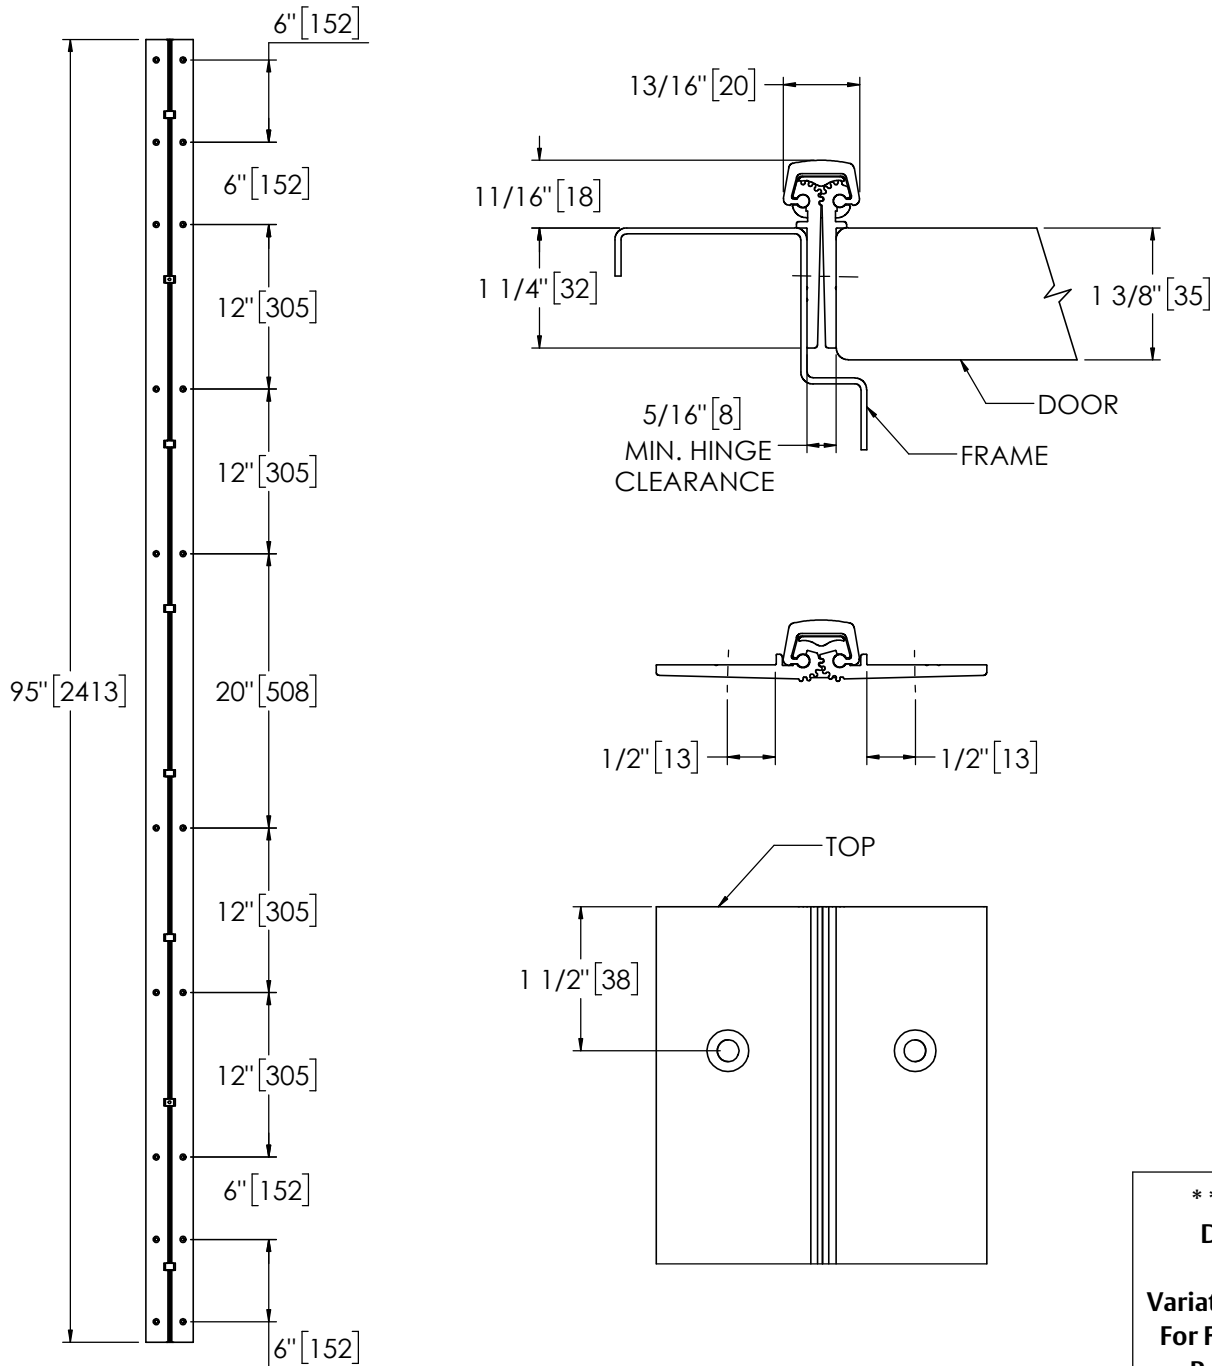

Architectural Door Accessories

ASSA ABLOY

Pemko 95" RESIDENTIAL 1-3/8" DOOR RESIDENTIAL

The global leader in
door opening solutions

**** CAUTION ****
Due to Frame
Installation
Variations, Pre-drilling
For Fasteners IS NOT
Recommended