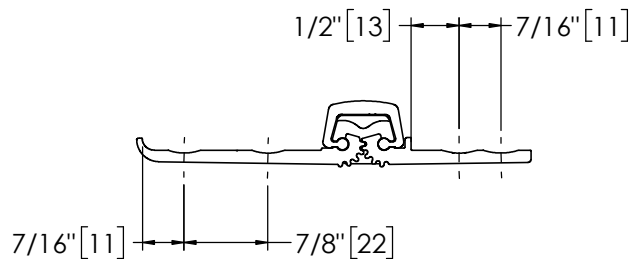

Architectural Door Accessories

ASSA ABLOY

Pemko 95" SPECIAL FULL MORTISE - 1100 SERIES

The global leader in
door opening solutions

**** CAUTION ****
Due to Frame
Installation
Variations, Pre-drilling
For Fasteners IS NOT
Recommended