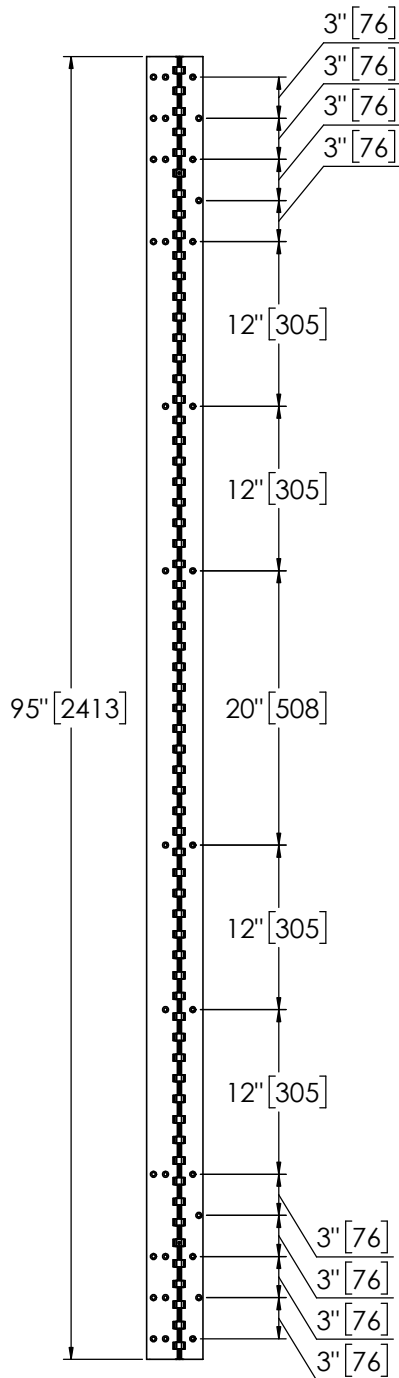

Architectural Door Accessories

ASSA ABLOY

Pemko 95" SPECIAL FULL MORTISE - 1100 SERIES

The global leader in
door opening solutions

**** CAUTION ****
Due to Frame
Installation
Variations, Pre-drilling
For Fasteners IS NOT
Recommended