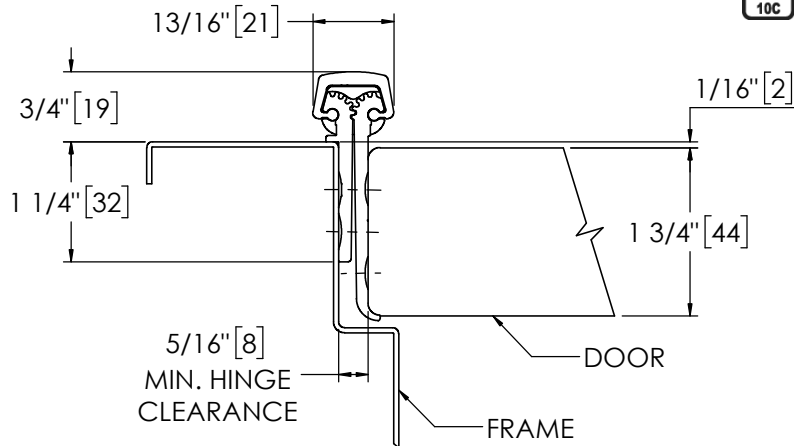

Architectural Door Accessories

ASSA ABLOY

Pemko 95" SPECIAL FULL MORTISE - 1100 SERIES

The global leader in
door opening solutions

**** CAUTION ****
Due to Frame
Installation
Variations, Pre-drilling
For Fasteners IS NOT
Recommended