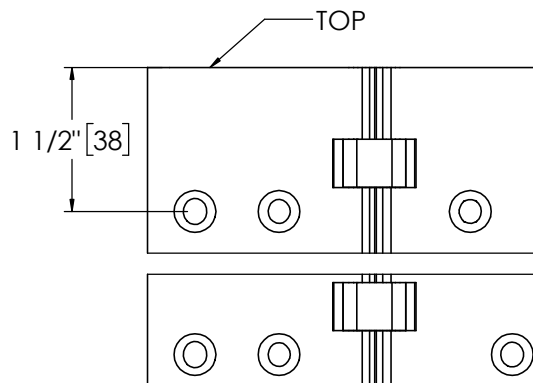

Architectural Door Accessories

ASSA ABLOY

Pemko 95" SPECIAL FULL MORTISE - 1100 SERIES

The global leader in
door opening solutions

**** CAUTION ****
Due to Frame
Installation
Variations, Pre-drilling
For Fasteners IS NOT
Recommended