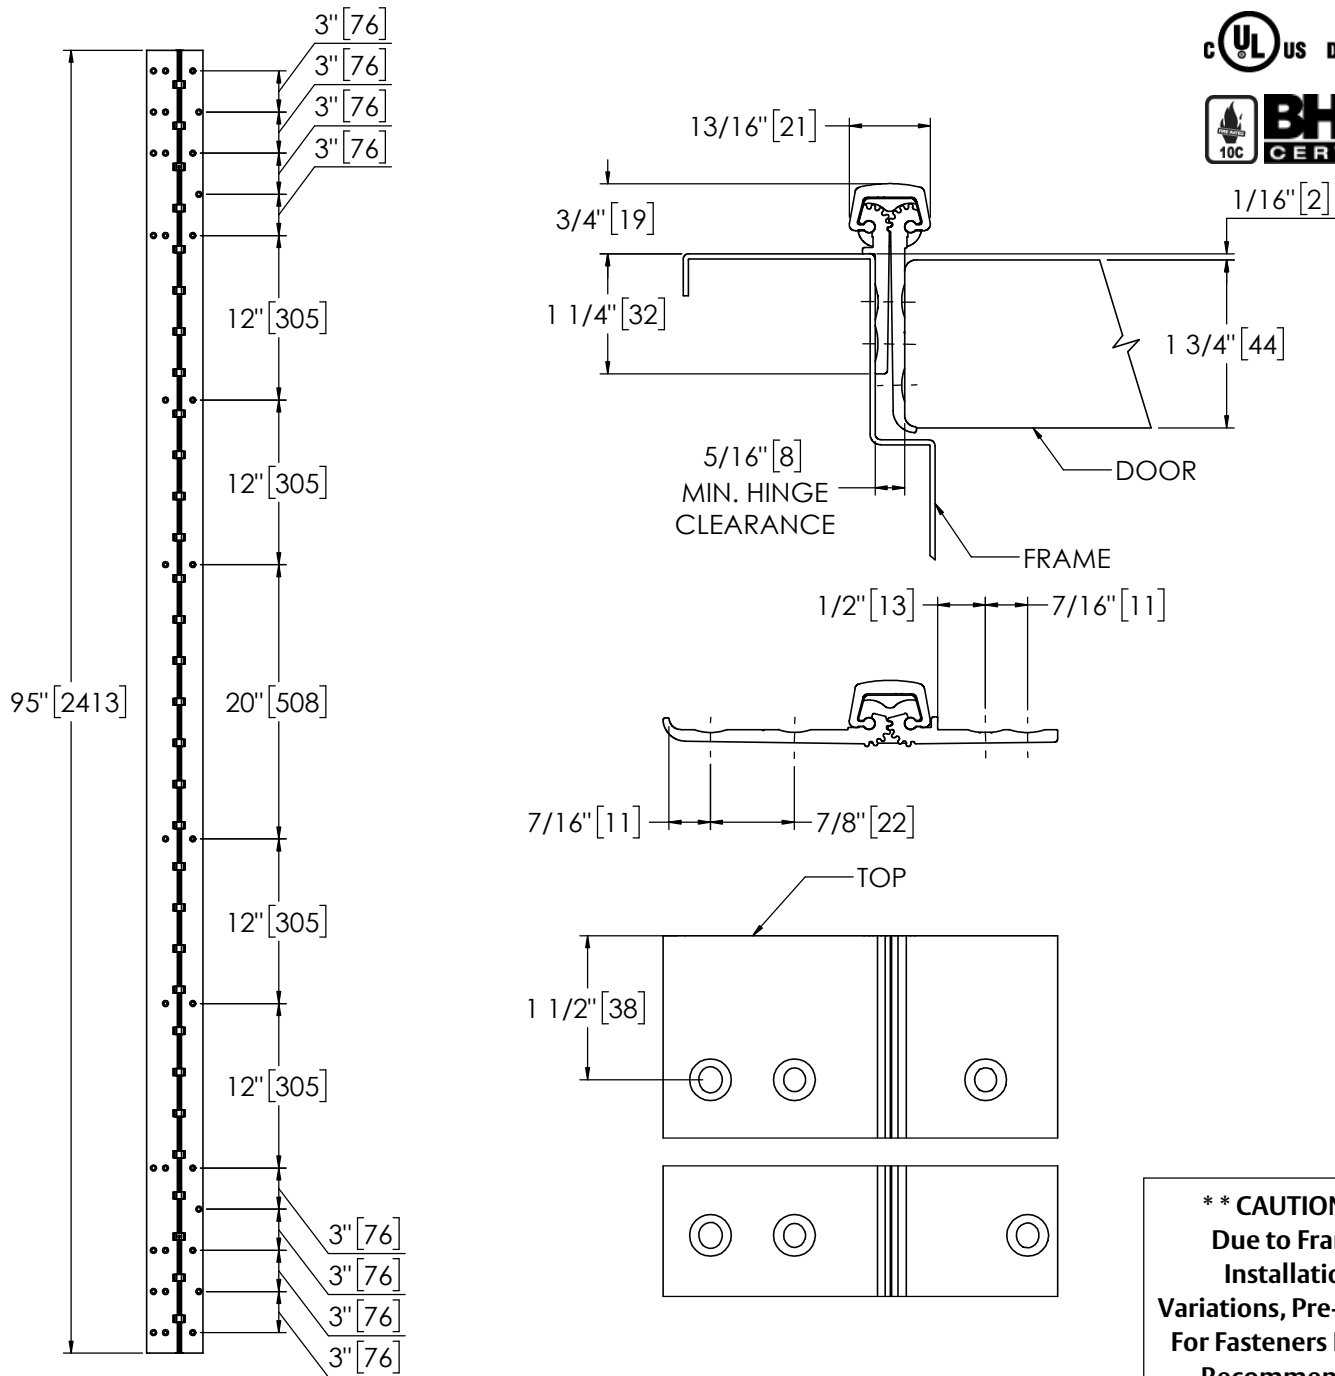

Architectural Door Accessories

ASSA ABLOY

Pemko 95" SPECIAL FULL MORTISE HD

The global leader in
door opening solutions

**** CAUTION ****
Due to Frame
Installation
Variations, Pre-drilling
For Fasteners IS NOT
Recommended