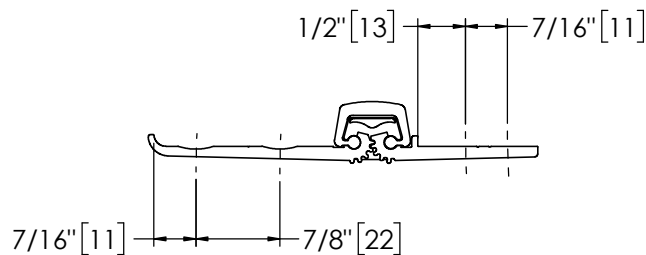

Architectural Door Accessories

ASSA ABLOY

Pemko 95" SPECIAL FULL MORTISE RESIDENTIAL

The global leader in
door opening solutions

**** CAUTION ****
Due to Frame
Installation
Variations, Pre-drilling
For Fasteners IS NOT
Recommended