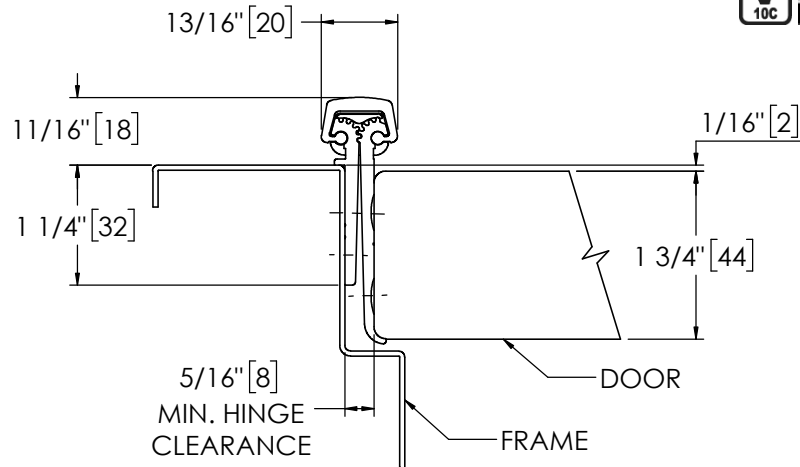

Architectural Door Accessories

ASSA ABLOY

Pemko 95" SPECIAL FULL MORTISE RESIDENTIAL

The global leader in
door opening solutions

**** CAUTION ****
Due to Frame
Installation
Variations, Pre-drilling
For Fasteners IS NOT
Recommended