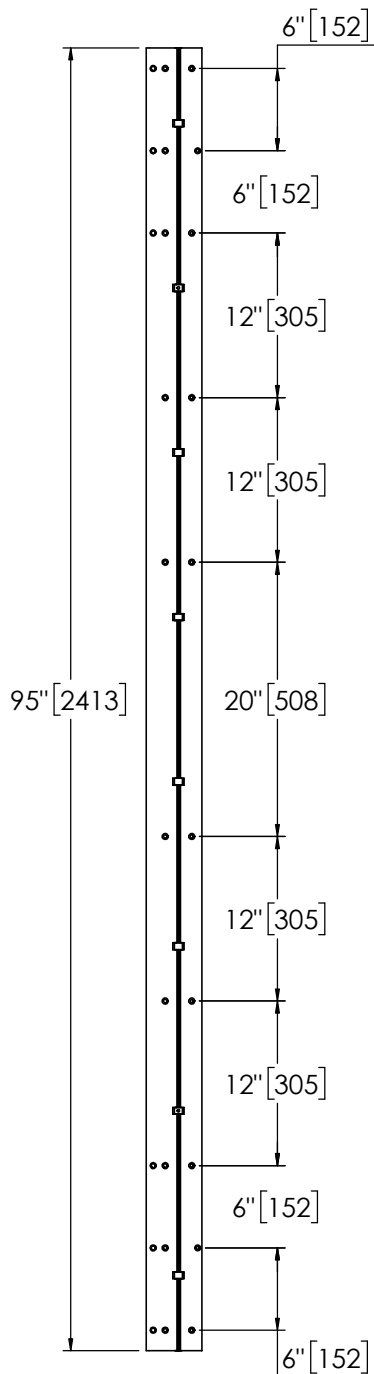

Architectural Door Accessories

ASSA ABLOY

Pemko 95" SPECIAL FULL MORTISE RESIDENTIAL

The global leader in
door opening solutions

**** CAUTION ****
Due to Frame
Installation
Variations, Pre-drilling
For Fasteners IS NOT
Recommended