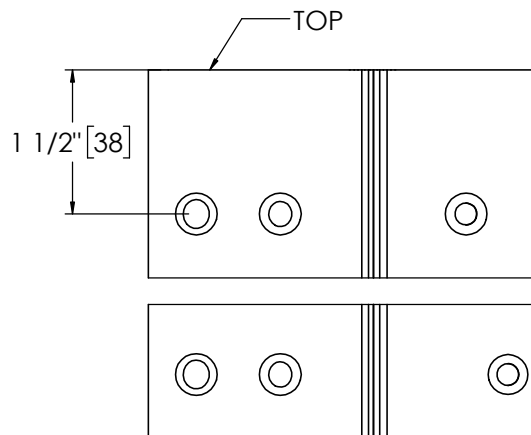

Architectural Door Accessories

ASSA ABLOY

Pemko 95" SPECIAL FULL MORTISE RESIDENTIAL

The global leader in
door opening solutions

**** CAUTION ****
Due to Frame
Installation
Variations, Pre-drilling
For Fasteners IS NOT
Recommended