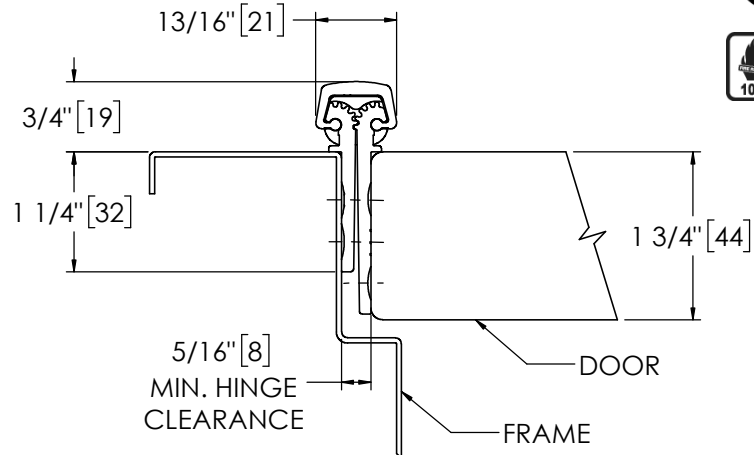

# Architectural Door Accessories

**ASSA ABLOY**

Pemko 95" SPECIAL FULL MORTISE SHORT LEAF FLUSH - 1100 SERIES

The global leader in  
door opening solutions

**\*\* CAUTION \*\***  
Due to Frame  
Installation  
Variations, Pre-drilling  
For Fasteners IS NOT  
Recommended