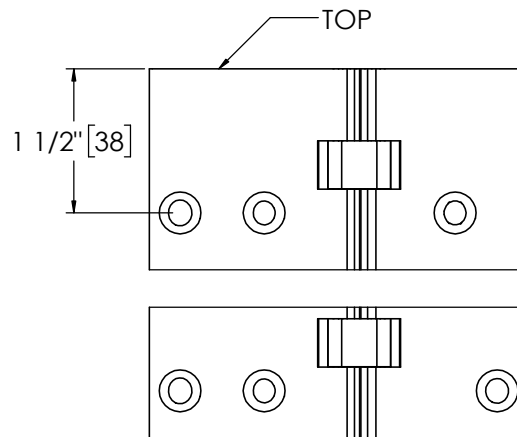

# Architectural Door Accessories

**ASSA ABLOY**

Pemko 95" SPECIAL FULL MORTISE SHORT LEAF FLUSH - 1100 SERIES

The global leader in  
door opening solutions

**\*\* CAUTION \*\***  
Due to Frame  
Installation  
Variations, Pre-drilling  
For Fasteners IS NOT  
Recommended