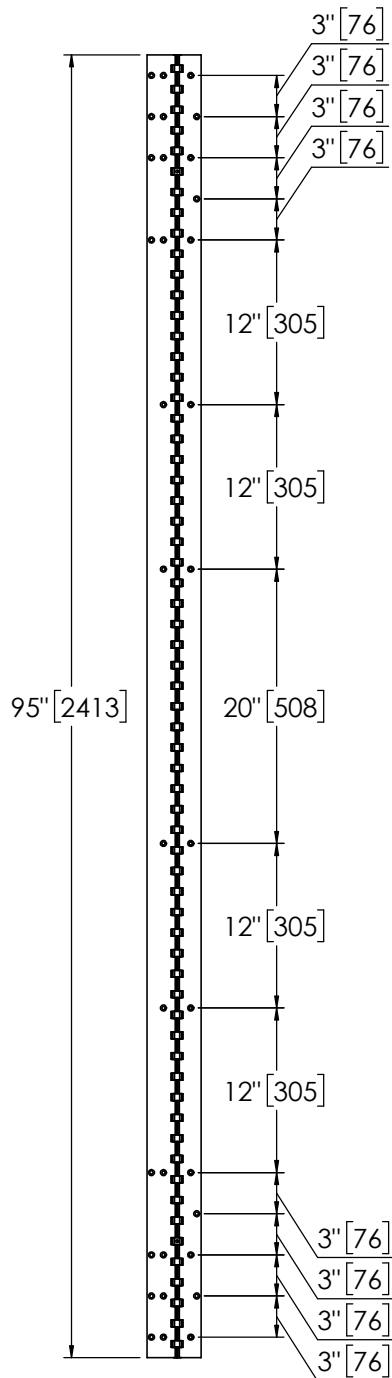

# Architectural Door Accessories

**ASSA ABLOY**

Pemko 95" SPECIAL FULL MORTISE SHORT LEAF FLUSH - 1100 SERIES

The global leader in  
door opening solutions

**\*\* CAUTION \*\***  
Due to Frame  
Installation  
Variations, Pre-drilling  
For Fasteners IS NOT  
Recommended

USA:  
Ventura, CA 93003  
Phone: 800.283.9988

Memphis, TN 38141  
Phone: 800.824.3018

Canada:  
Vancouver, BC V2T6W3  
Phone: 877.535.7888

Toronto, ON L4K4T9  
Phone: 877.535.7888

T - 459 - SPFM\_SLF95-1100  
REV 1 - 03/18