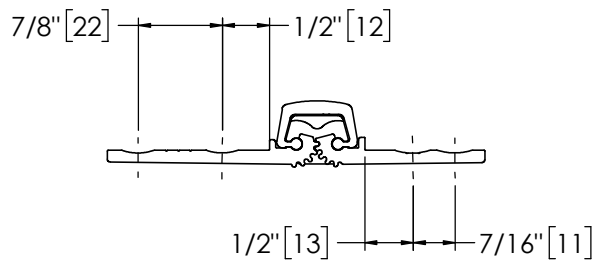

# Architectural Door Accessories

**ASSA ABLOY**

Pemko 95" SPECIAL FULL MORTISE SHORT LEAF FLUSH - 1100 SERIES

The global leader in  
door opening solutions

**\*\* CAUTION \*\***  
Due to Frame  
Installation  
Variations, Pre-drilling  
For Fasteners IS NOT  
Recommended