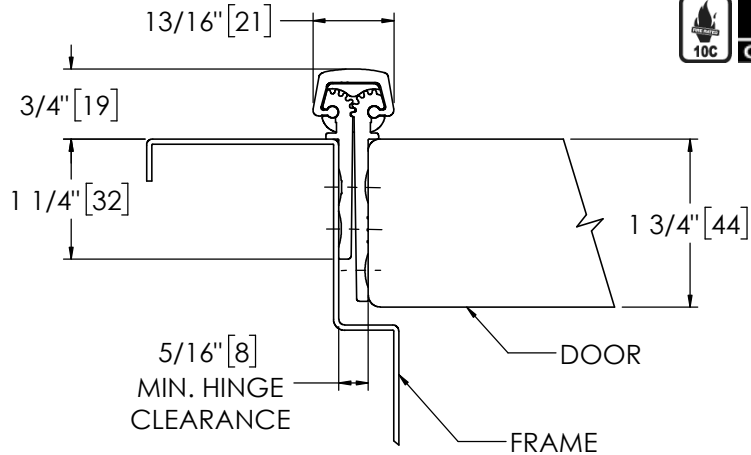

## Pemko 95" SPECIAL FULL MORTISE SHORT LEAF FLUSH HD

The global leader in  
door opening solutions

**\*\* CAUTION \*\***  
Due to Frame  
Installation  
Variations, Pre-drilling  
For Fasteners IS NOT  
Recommended