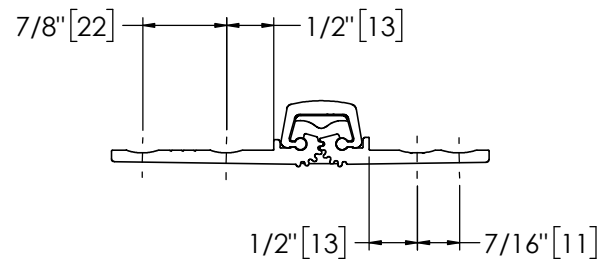

## Pemko 95" SPECIAL FULL MORTISE SHORT LEAF FLUSH HD

The global leader in  
door opening solutions

**\*\* CAUTION \*\***  
Due to Frame  
Installation  
Variations, Pre-drilling  
For Fasteners IS NOT  
Recommended