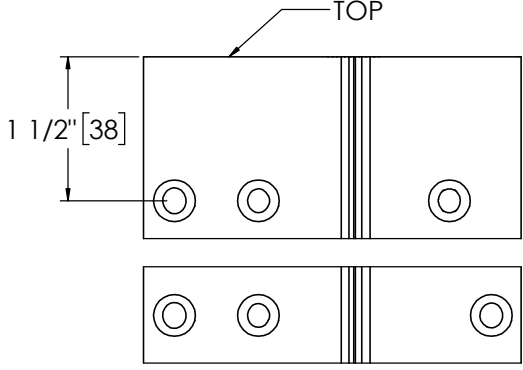

## Pemko 95" SPECIAL FULL MORTISE SHORT LEAF FLUSH HD

The global leader in  
door opening solutions

**\*\* CAUTION \*\***  
Due to Frame  
Installation  
Variations, Pre-drilling  
For Fasteners IS NOT  
Recommended