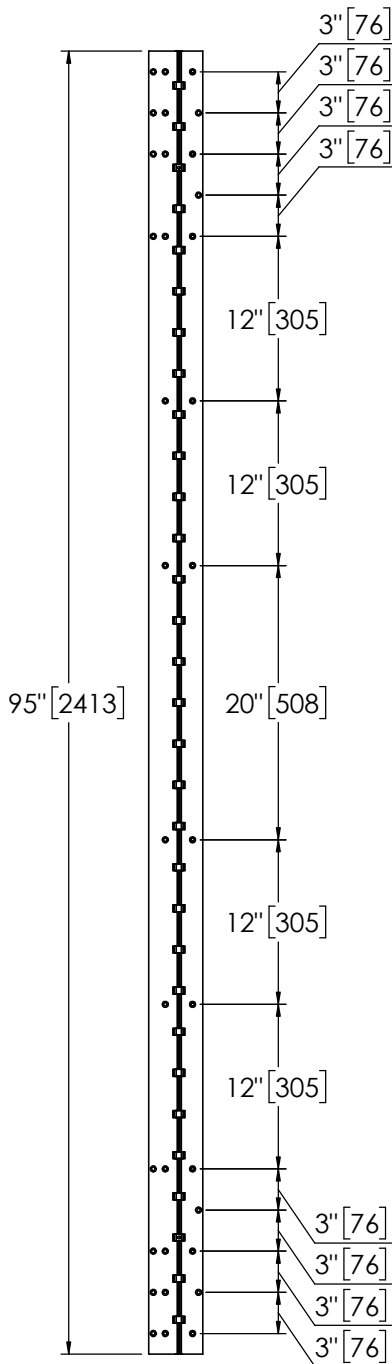

## Pemko 95" SPECIAL FULL MORTISE SHORT LEAF FLUSH HD

The global leader in  
door opening solutions

**\*\* CAUTION \*\***  
Due to Frame  
Installation  
Variations, Pre-drilling  
For Fasteners IS NOT  
Recommended