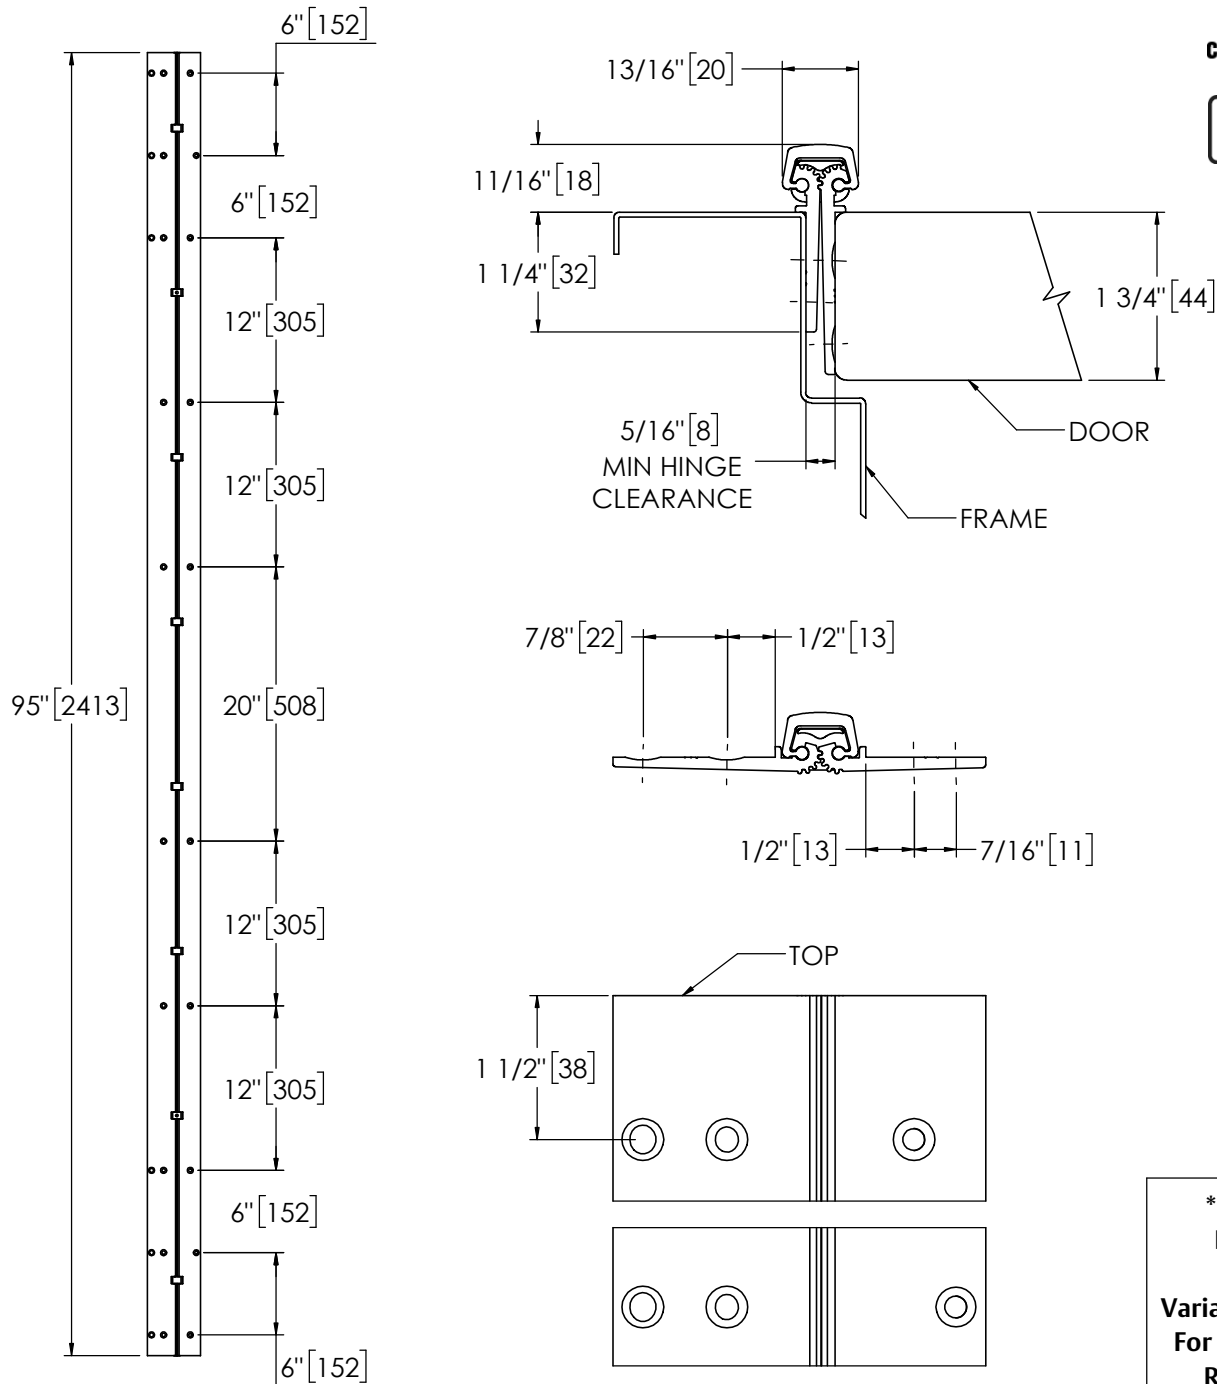

Architectural Door Accessories

ASSA ABLOY

Pemko 95" SPECIAL FULL MORTISE SHORT LEAF FLUSH RESIDENTIAL

The global leader in
door opening solutions

**** CAUTION ****
Due to Frame
Installation
Variations, Pre-drilling
For Fasteners IS NOT
Recommended