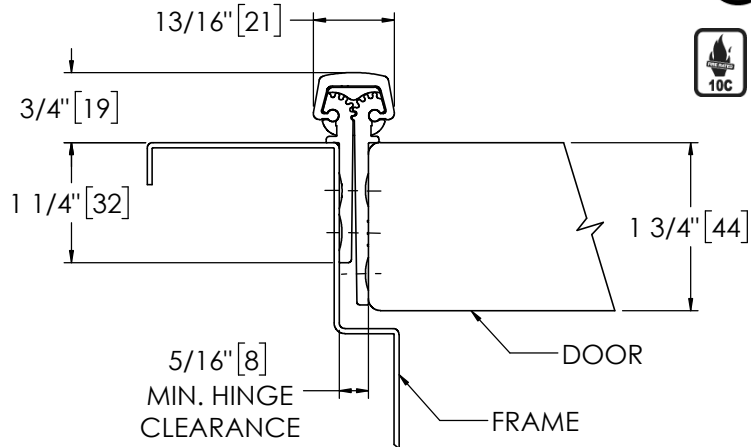

Architectural Door Accessories

ASSA ABLOY

Pemko 95" SPECIAL FULL MORTISE SHORT LEAF FLUSH

The global leader in
door opening solutions

**** CAUTION ****
Due to Frame
Installation
Variations, Pre-drilling
For Fasteners IS NOT
Recommended