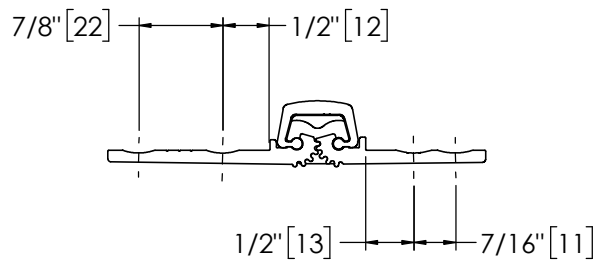

Architectural Door Accessories

ASSA ABLOY

Pemko 95" SPECIAL FULL MORTISE SHORT LEAF FLUSH

The global leader in
door opening solutions

**** CAUTION ****
Due to Frame
Installation
Variations, Pre-drilling
For Fasteners IS NOT
Recommended