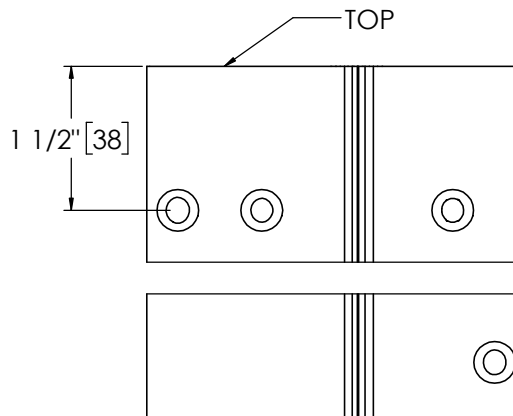

Architectural Door Accessories

ASSA ABLOY

Pemko 95" SPECIAL FULL MORTISE SHORT LEAF FLUSH

The global leader in
door opening solutions

**** CAUTION ****
Due to Frame
Installation
Variations, Pre-drilling
For Fasteners IS NOT
Recommended