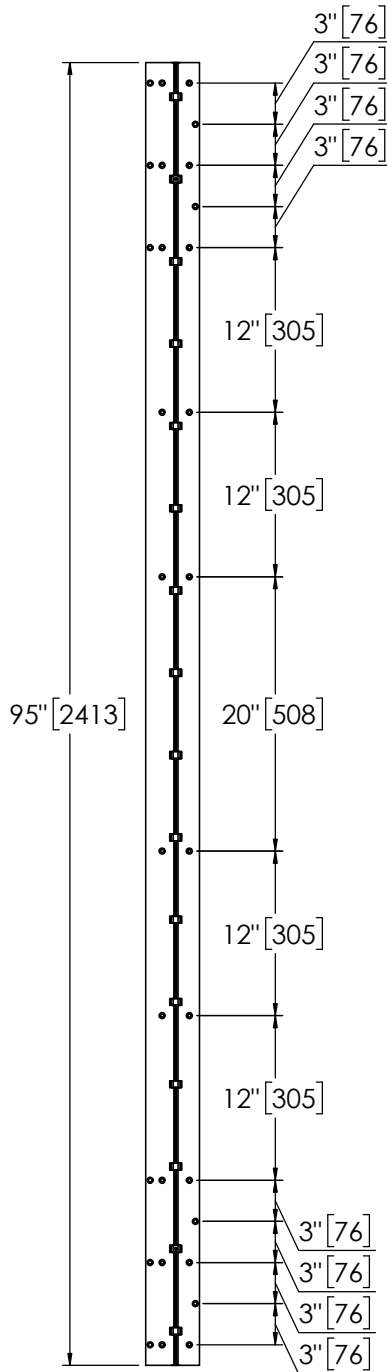

Architectural Door Accessories

ASSA ABLOY

Pemko 95" SPECIAL FULL MORTISE SHORT LEAF FLUSH

The global leader in
door opening solutions

**** CAUTION ****
Due to Frame
Installation
Variations, Pre-drilling
For Fasteners IS NOT
Recommended