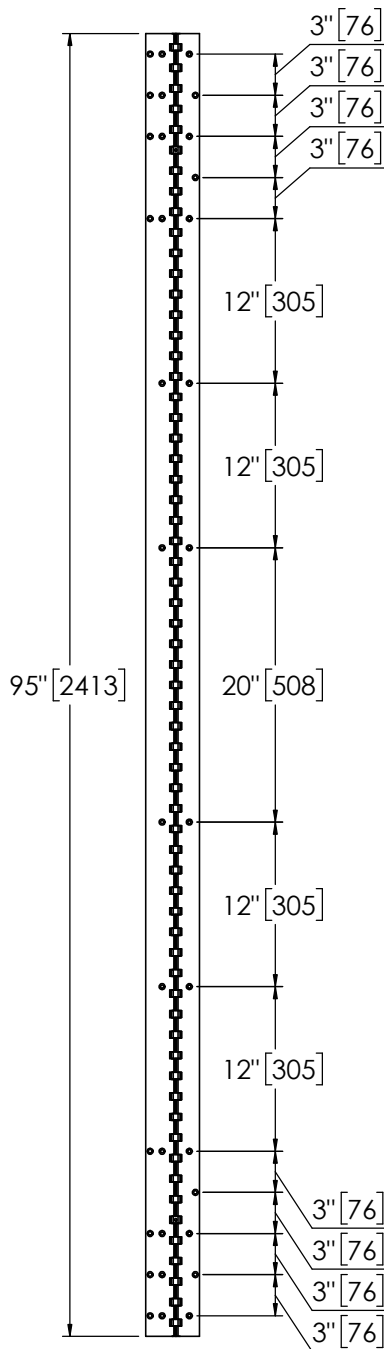

Architectural Door Accessories

ASSA ABLOY

Pemko 95" SPECIAL FULL MORTISE SHORT LEAF INSET - 1100 SERIES

The global leader in
door opening solutions

**** CAUTION ****
Due to Frame
Installation
Variations, Pre-drilling
For Fasteners IS NOT
Recommended