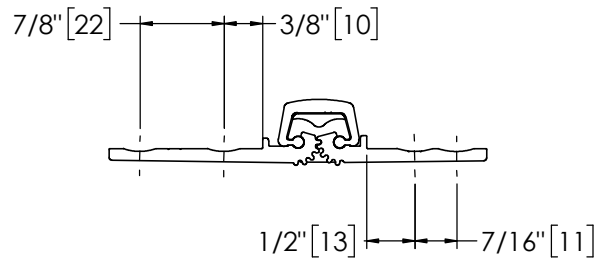

Architectural Door Accessories

ASSA ABLOY

Pemko 95" SPECIAL FULL MORTISE SHORT LEAF INSET - 1100 SERIES

The global leader in
door opening solutions

**** CAUTION ****
Due to Frame
Installation
Variations, Pre-drilling
For Fasteners IS NOT
Recommended