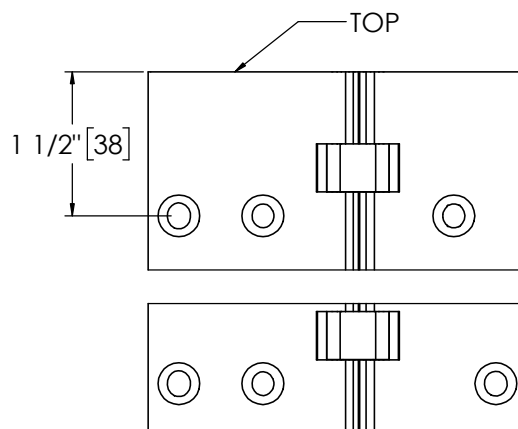

Architectural Door Accessories

ASSA ABLOY

Pemko 95" SPECIAL FULL MORTISE SHORT LEAF INSET - 1100 SERIES

The global leader in
door opening solutions

**** CAUTION ****
Due to Frame
Installation
Variations, Pre-drilling
For Fasteners IS NOT
Recommended