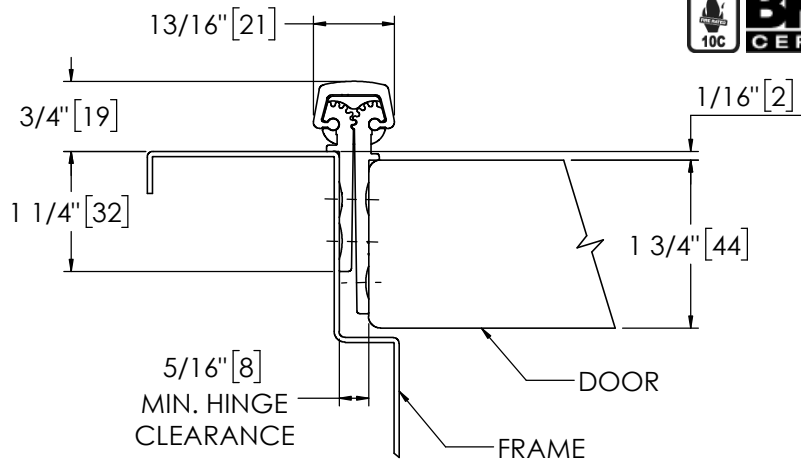

Architectural Door Accessories

ASSA ABLOY

Pemko 95" SPECIAL FULL MORTISE SHORT LEAF INSET - 1100 SERIES

The global leader in
door opening solutions

**** CAUTION ****
Due to Frame
Installation
Variations, Pre-drilling
For Fasteners IS NOT
Recommended