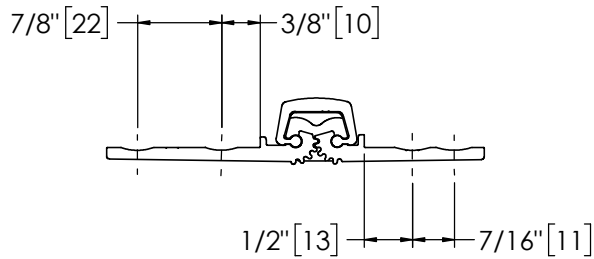

Architectural Door Accessories

ASSA ABLOY

Pemko 95" SPECIAL FULL MORTISE SHORT LEAF INSET HD

The global leader in
door opening solutions

**** CAUTION ****
Due to Frame
Installation
Variations, Pre-drilling
For Fasteners IS NOT
Recommended