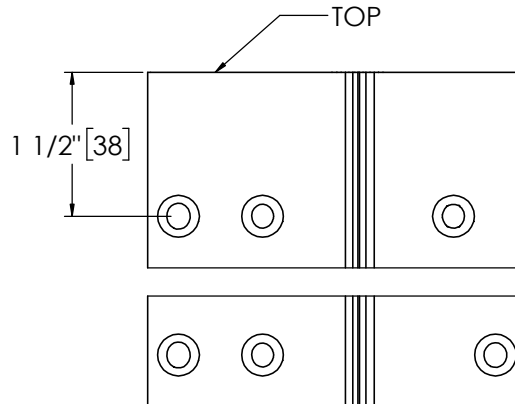

Architectural Door Accessories

ASSA ABLOY

Pemko 95" SPECIAL FULL MORTISE SHORT LEAF INSET HD

The global leader in
door opening solutions

**** CAUTION ****
Due to Frame
Installation
Variations, Pre-drilling
For Fasteners IS NOT
Recommended