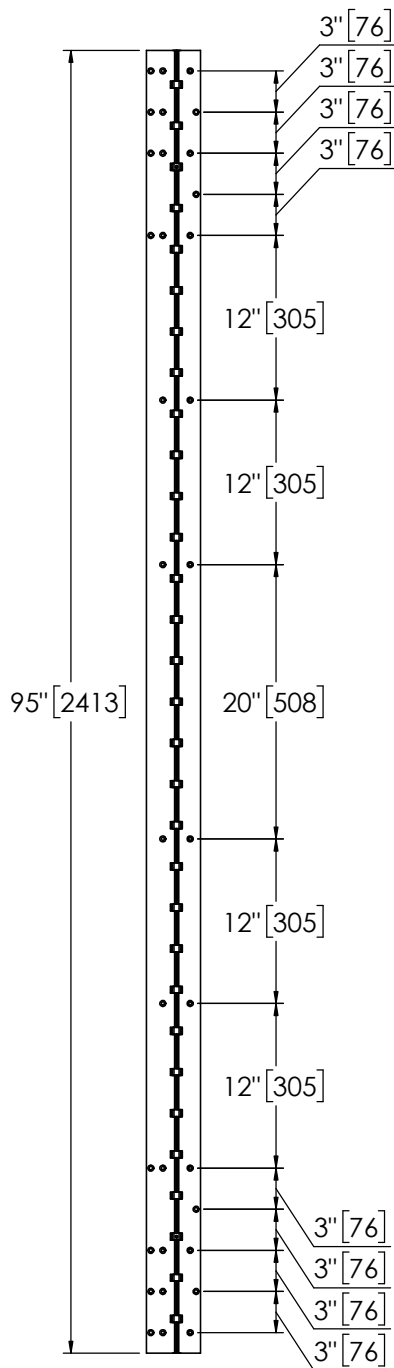

Architectural Door Accessories

ASSA ABLOY

Pemko 95" SPECIAL FULL MORTISE SHORT LEAF INSET HD

The global leader in
door opening solutions

**** CAUTION ****
Due to Frame
Installation
Variations, Pre-drilling
For Fasteners IS NOT
Recommended

USA:
Ventura, CA 93003
Phone: 800.283.9988

Memphis, TN 38141
Phone: 800.824.3018

Canada:
Vancouver, BC V2T6W3
Phone: 877.535.7888

Toronto, ON L4K4T9
Phone: 877.535.7888
T - 487 - SPFM_SLI95HD
REV 1 - 03/18