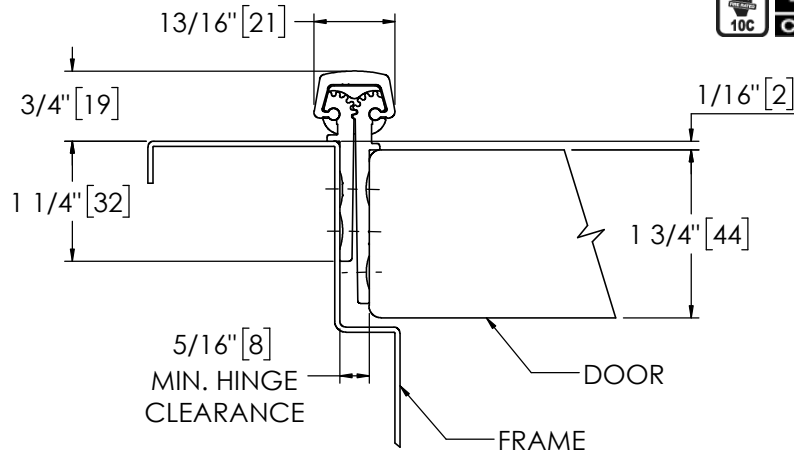

Architectural Door Accessories

ASSA ABLOY

Pemko 95" SPECIAL FULL MORTISE SHORT LEAF INSET HD

The global leader in
door opening solutions

**** CAUTION ****
Due to Frame
Installation
Variations, Pre-drilling
For Fasteners IS NOT
Recommended