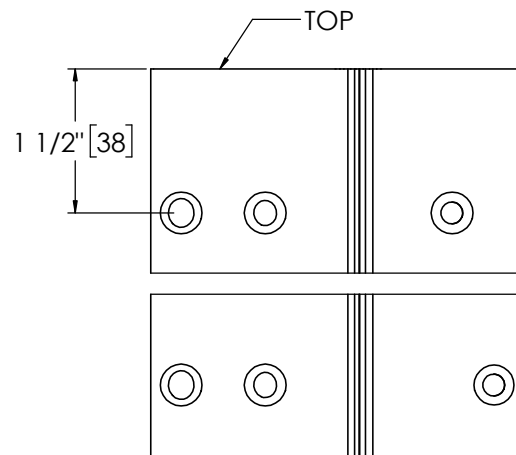

Architectural Door Accessories

ASSA ABLOY

Pemko 95" SPECIAL FULL MORTISE SHORT LEAF INSET RESIDENTIAL

The global leader in
door opening solutions

**** CAUTION ****
Due to Frame
Installation
Variations, Pre-drilling
For Fasteners IS NOT
Recommended