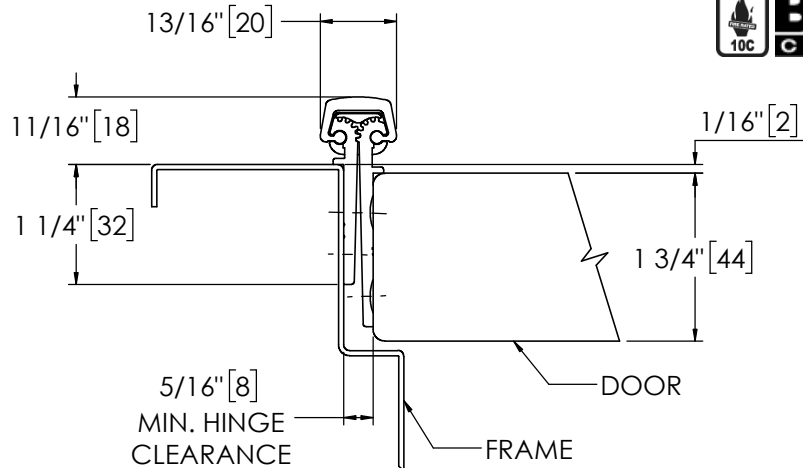

Architectural Door Accessories

ASSA ABLOY

Pemko 95" SPECIAL FULL MORTISE SHORT LEAF INSET RESIDENTIAL

The global leader in
door opening solutions

**** CAUTION ****
Due to Frame
Installation
Variations, Pre-drilling
For Fasteners IS NOT
Recommended