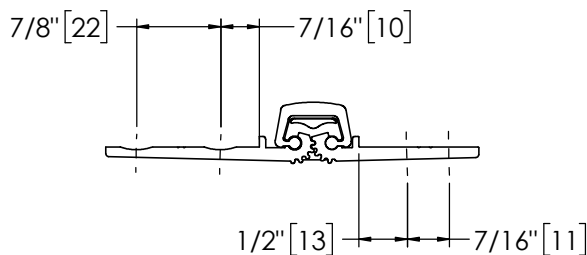

Architectural Door Accessories

ASSA ABLOY

Pemko 95" SPECIAL FULL MORTISE SHORT LEAF INSET RESIDENTIAL

The global leader in
door opening solutions

**** CAUTION ****
Due to Frame
Installation
Variations, Pre-drilling
For Fasteners IS NOT
Recommended