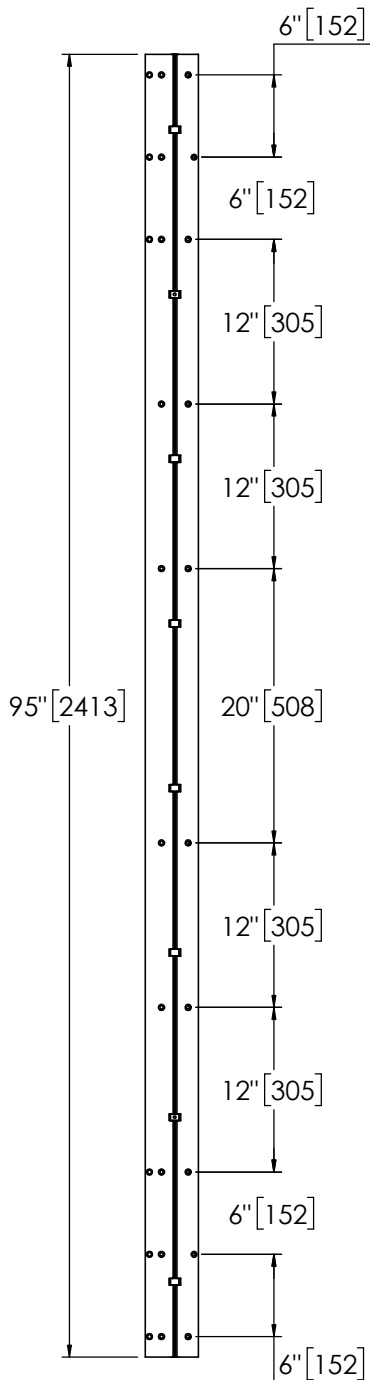

Architectural Door Accessories

ASSA ABLOY

Pemko 95" SPECIAL FULL MORTISE SHORT LEAF INSET RESIDENTIAL

The global leader in
door opening solutions

**** CAUTION ****
Due to Frame
Installation
Variations, Pre-drilling
For Fasteners IS NOT
Recommended