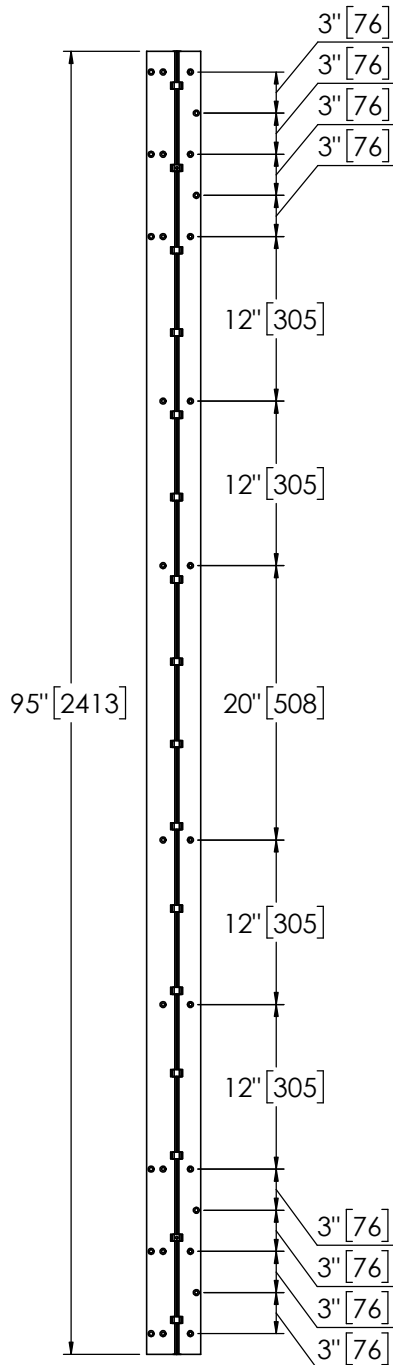

## Pemko 95" SPECIAL FULL MORTISE SHORT LEAF INSET

The global leader in  
door opening solutions

**\*\* CAUTION \*\***  
Due to Frame  
Installation  
Variations, Pre-drilling  
For Fasteners IS NOT  
Recommended