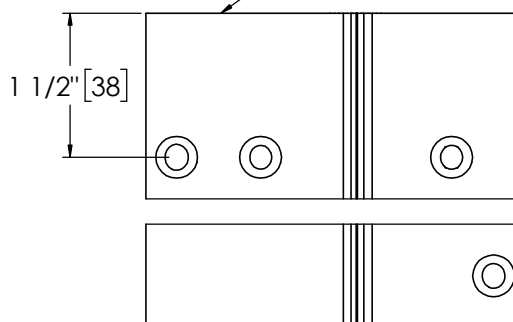

## Pemko 95" SPECIAL FULL MORTISE SHORT LEAF INSET

The global leader in  
door opening solutions

**\*\* CAUTION \*\***  
Due to Frame  
Installation  
Variations, Pre-drilling  
For Fasteners IS NOT  
Recommended