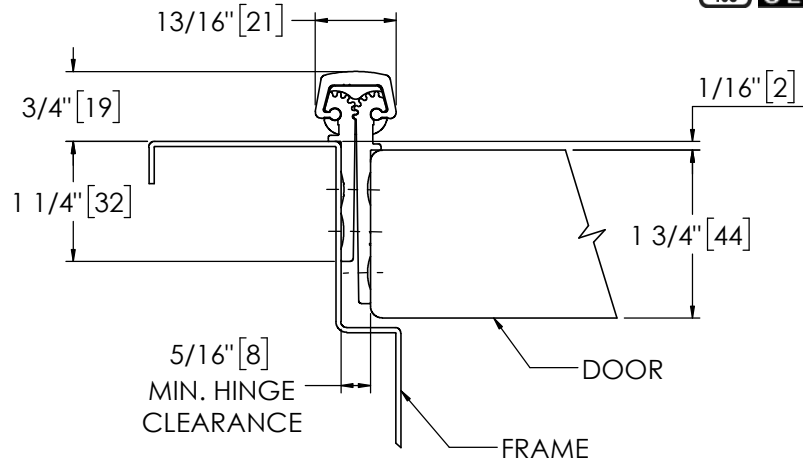

## Pemko 95" SPECIAL FULL MORTISE SHORT LEAF INSET

The global leader in  
door opening solutions

**\*\* CAUTION \*\***  
Due to Frame  
Installation  
Variations, Pre-drilling  
For Fasteners IS NOT  
Recommended