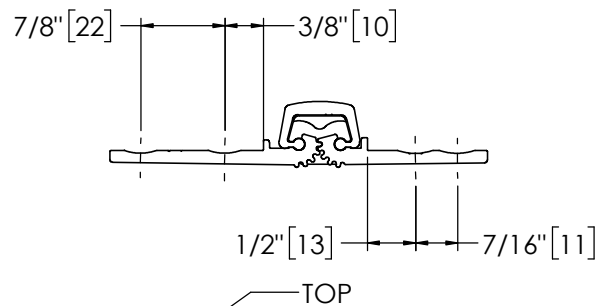

## Pemko 95" SPECIAL FULL MORTISE SHORT LEAF INSET

The global leader in  
door opening solutions

**\*\* CAUTION \*\***  
Due to Frame  
Installation  
Variations, Pre-drilling  
For Fasteners IS NOT  
Recommended