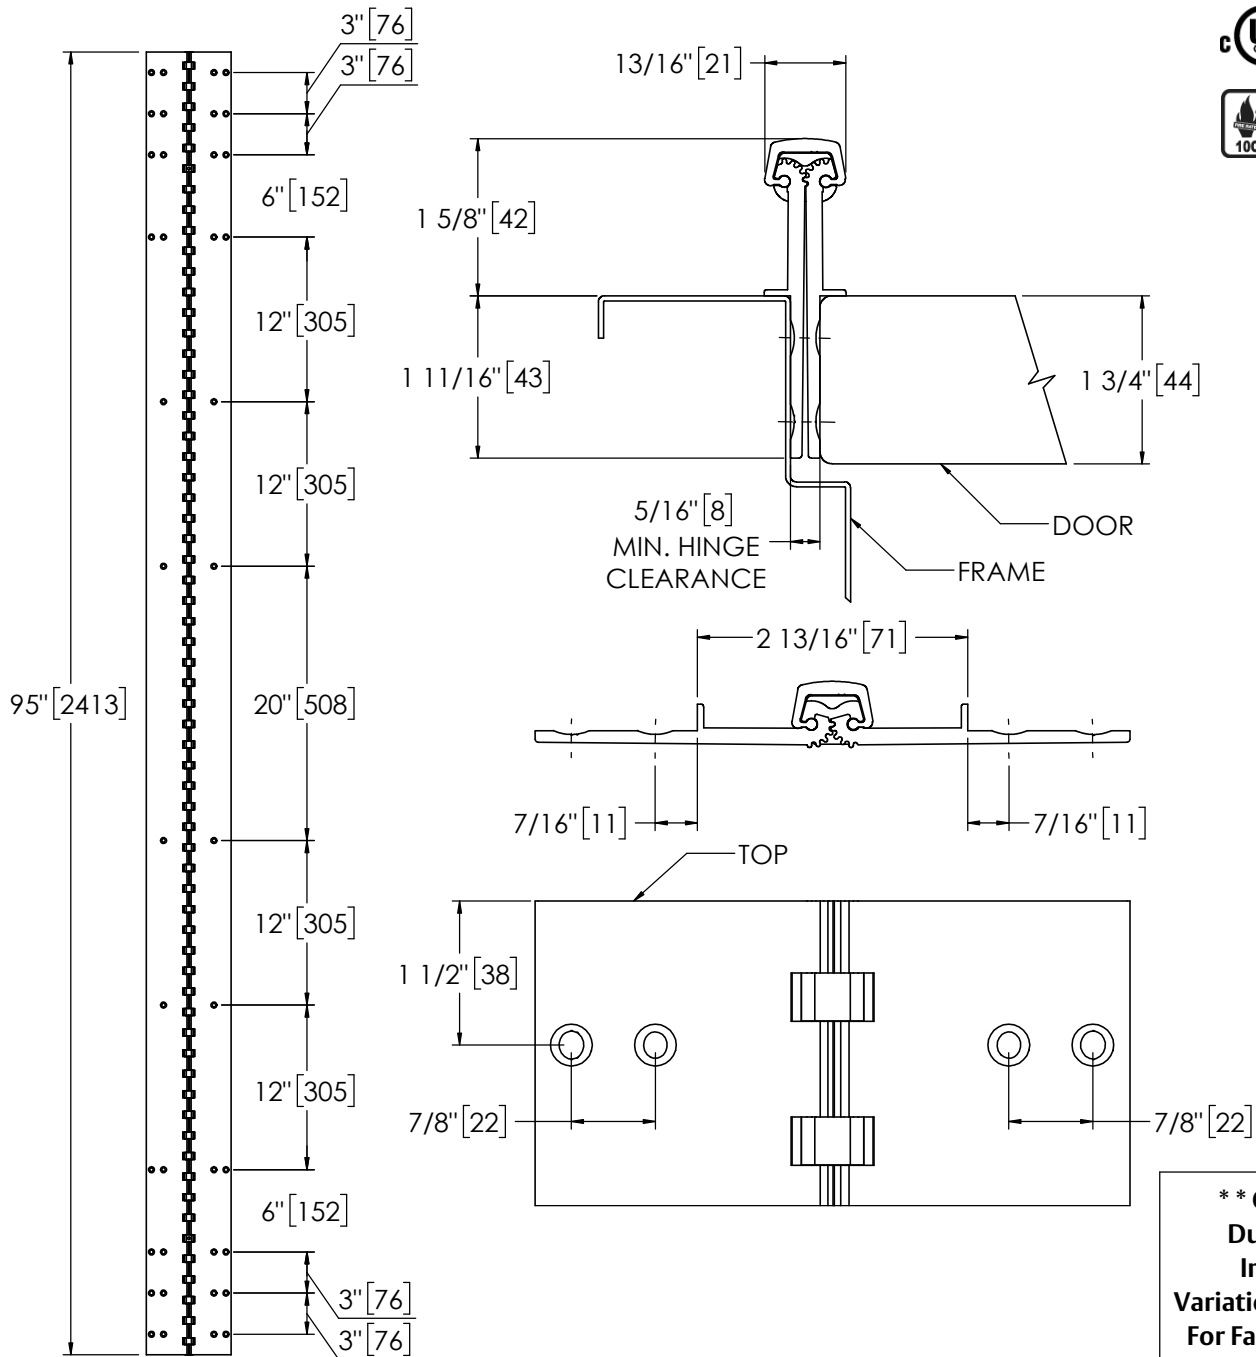

Architectural Door Accessories

ASSA ABLOY

Pemko 95" WIDE THROW FULL MORTISE - 1100 SERIES The global leader in door opening solutions

**** CAUTION ****
Due to Frame
Installation
Variations, Pre-drilling
For Fasteners IS NOT
Recommended