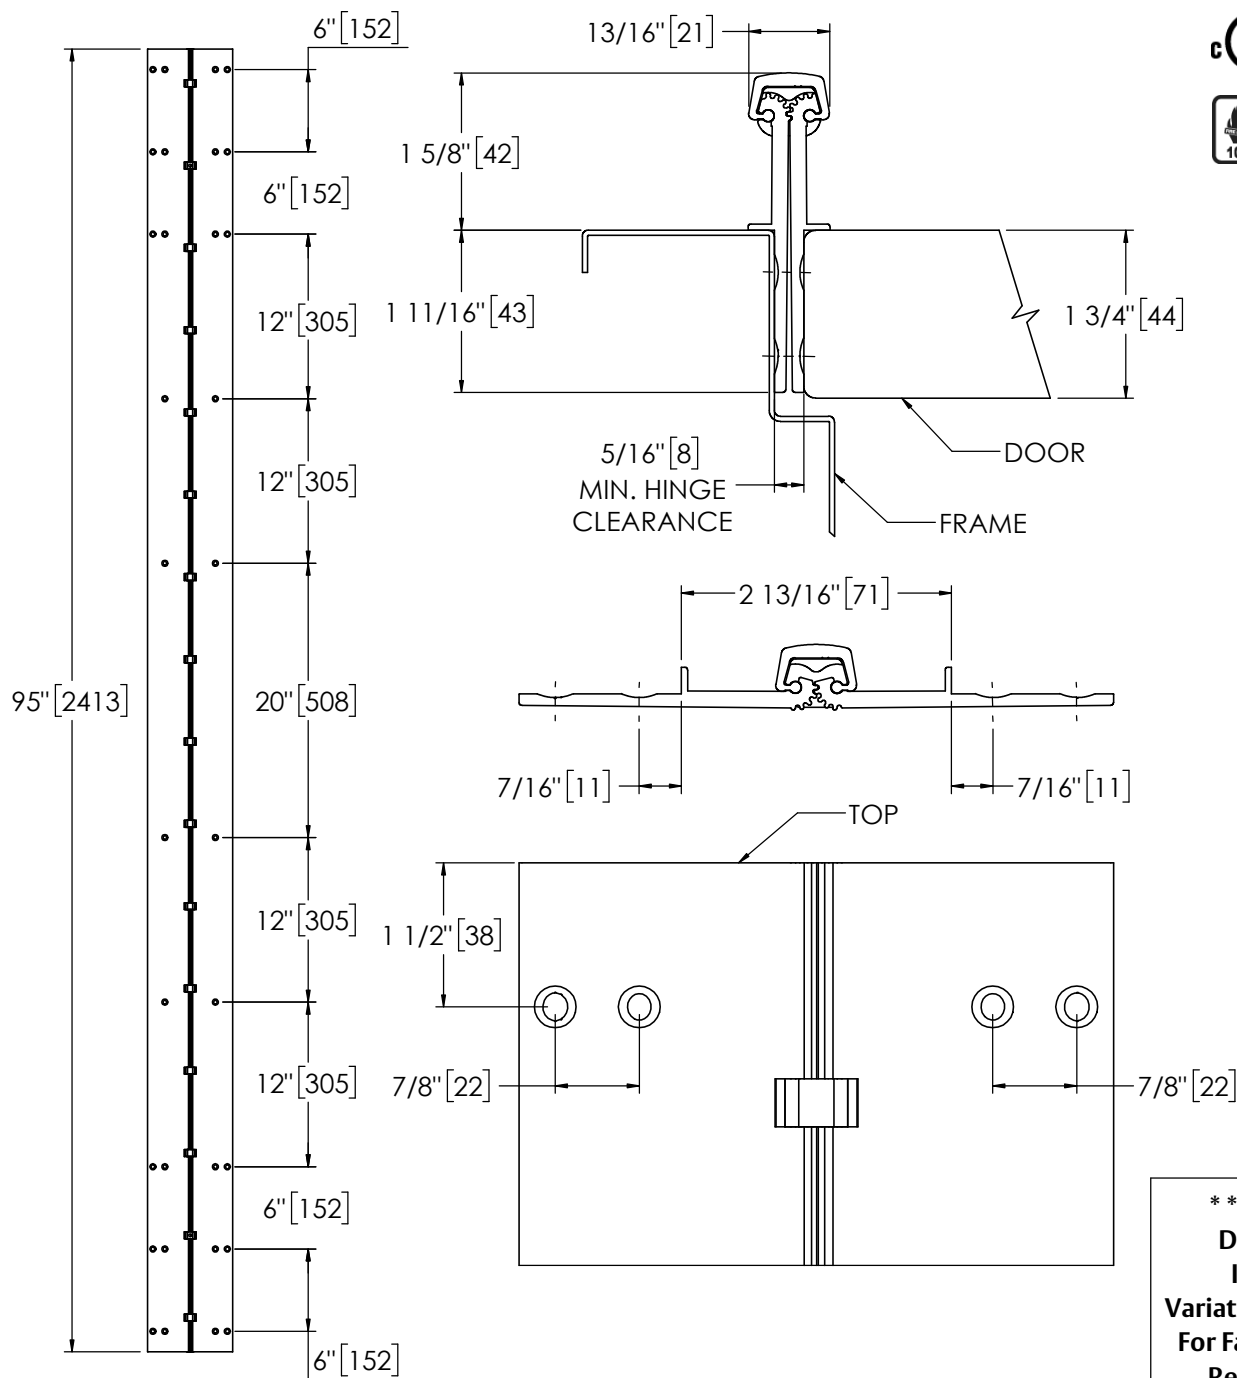

Architectural Door Accessories

ASSA ABLOY

Pemko 95" WIDE THROW FULL MORTISE

The global leader in
door opening solutions

USA:
Ventura, CA 93003
Phone: 800.283.9988

Memphis, TN 38141
Phone: 800.824.3018

Canada:
Vancouver, BC V2T6W3
Phone: 877.535.7888