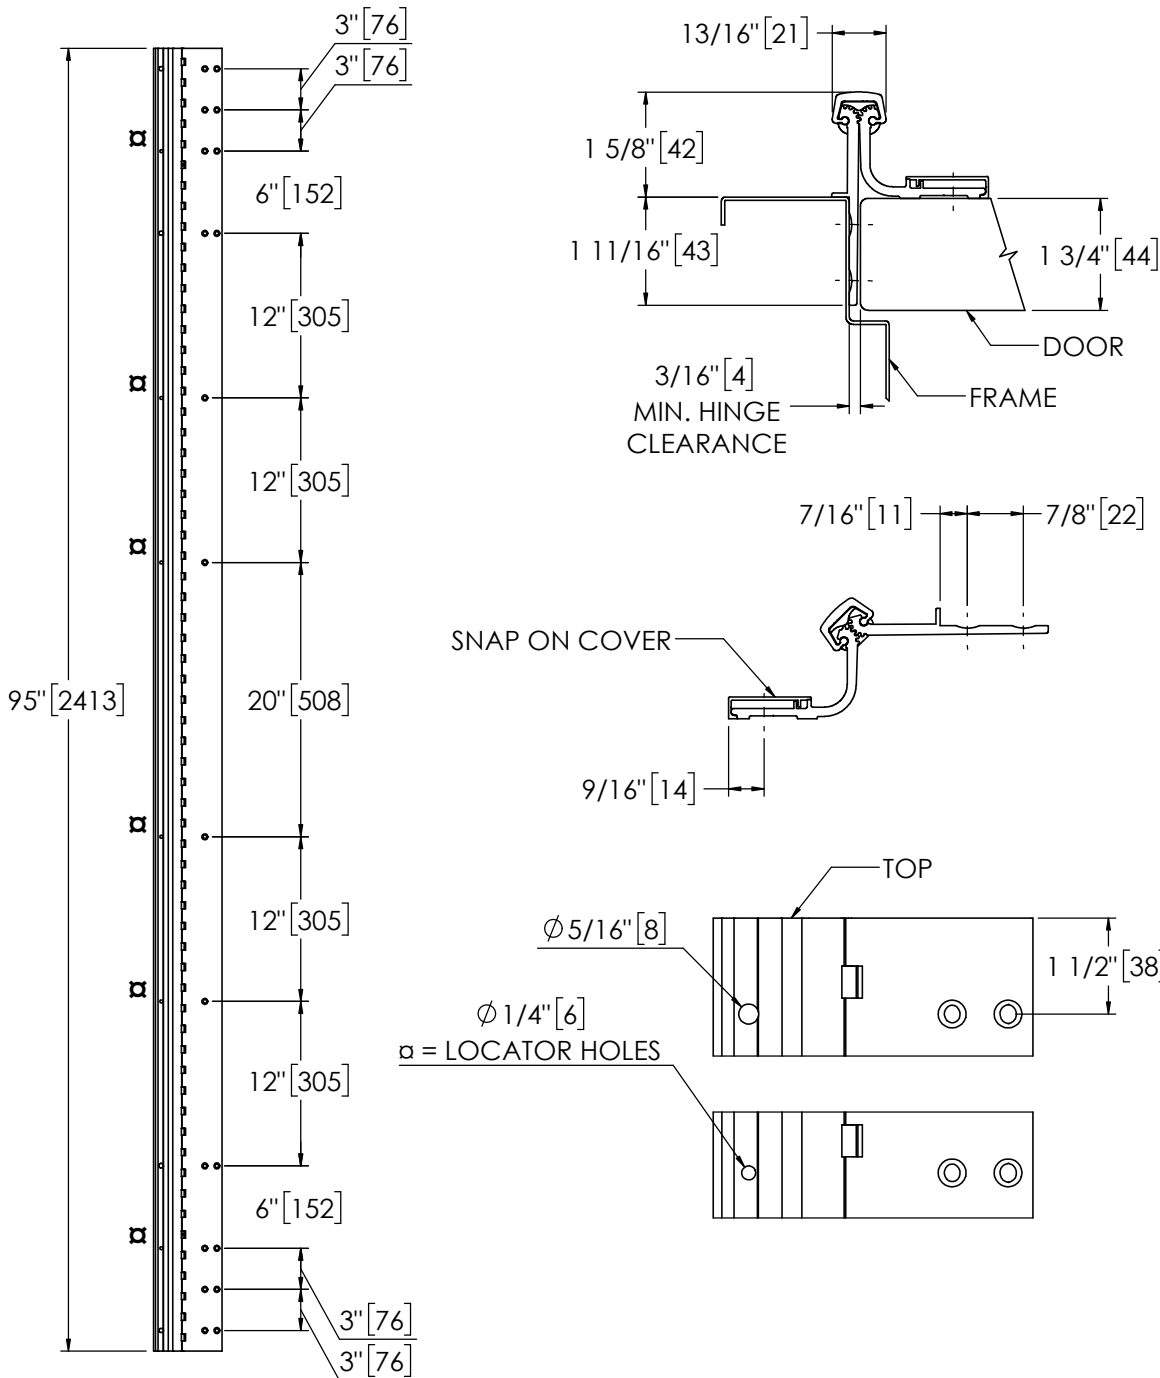

Architectural Door Accessories

ASSA ABLOY

Pemko 95" WIDE THROW HALF SURFACE - 1100 SERIES The global leader in door opening solutions

**** CAUTION ****
**Due to Frame
 Installation
 Variations, Pre-drilling
 For Fasteners IS NOT
 Recommended**