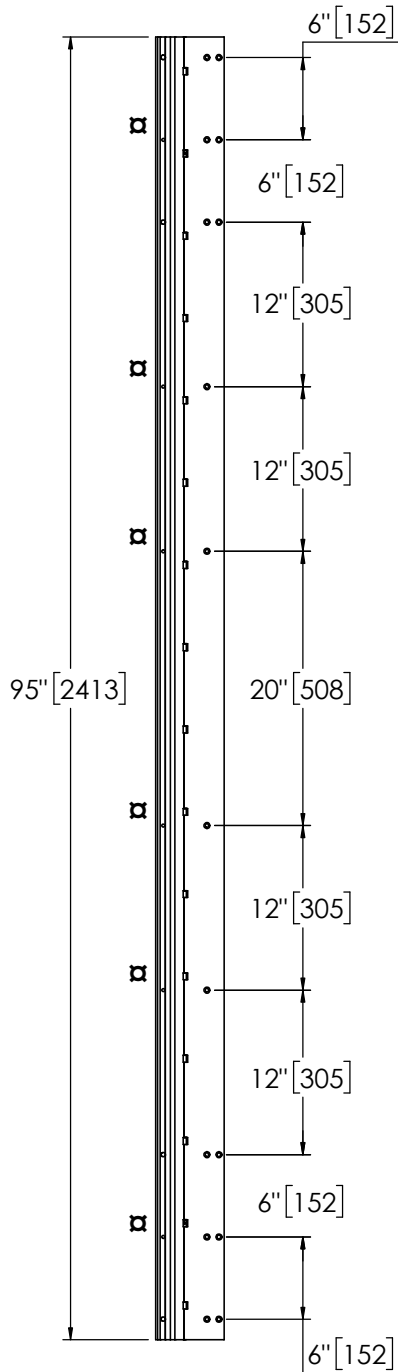

## Pemko 95" WIDE THROW HALF SURFACE

The global leader in  
door opening solutions

**\*\* CAUTION \*\***  
Due to Frame  
Installation  
Variations, Pre-drilling  
For Fasteners IS NOT  
Recommended

USA:  
Ventura, CA 93003  
Phone: 800.283.9988