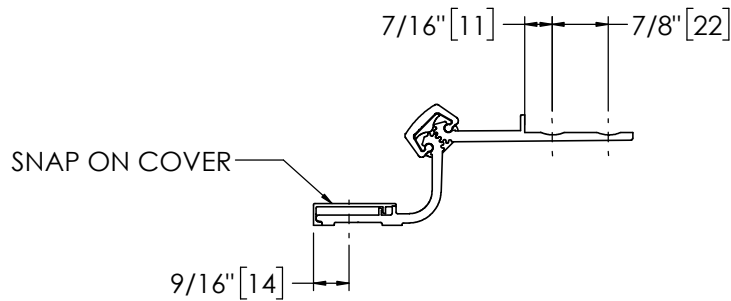

## Pemko 95" WIDE THROW HALF SURFACE

The global leader in  
door opening solutions

**\*\* CAUTION \*\***  
Due to Frame  
Installation  
Variations, Pre-drilling  
For Fasteners IS NOT  
Recommended

USA:  
Ventura, CA 93003  
Phone: 800.283.9988