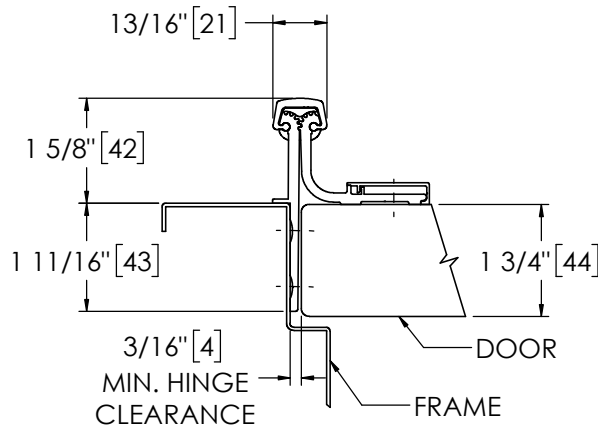

## Pemko 95" WIDE THROW HALF SURFACE

The global leader in  
door opening solutions

**\*\* CAUTION \*\***  
Due to Frame  
Installation  
Variations, Pre-drilling  
For Fasteners IS NOT  
Recommended

USA:  
Ventura, CA 93003  
Phone: 800.283.9988