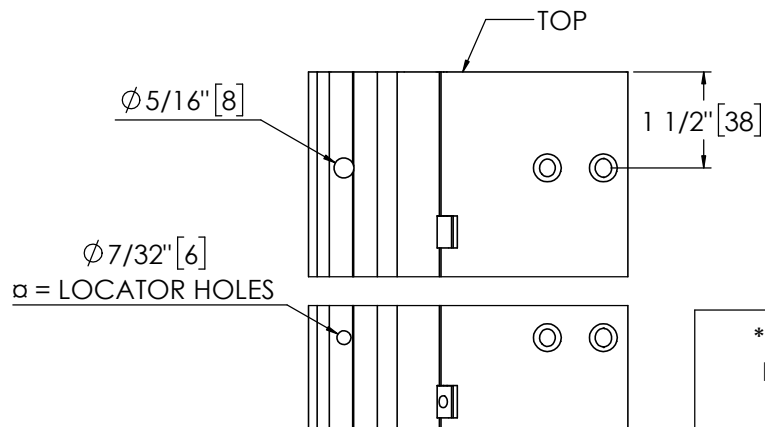

## Pemko 95" WIDE THROW HALF SURFACE

The global leader in  
door opening solutions

**\*\* CAUTION \*\***  
Due to Frame  
Installation  
Variations, Pre-drilling  
For Fasteners IS NOT  
Recommended

USA:  
Ventura, CA 93003  
Phone: 800.283.9988