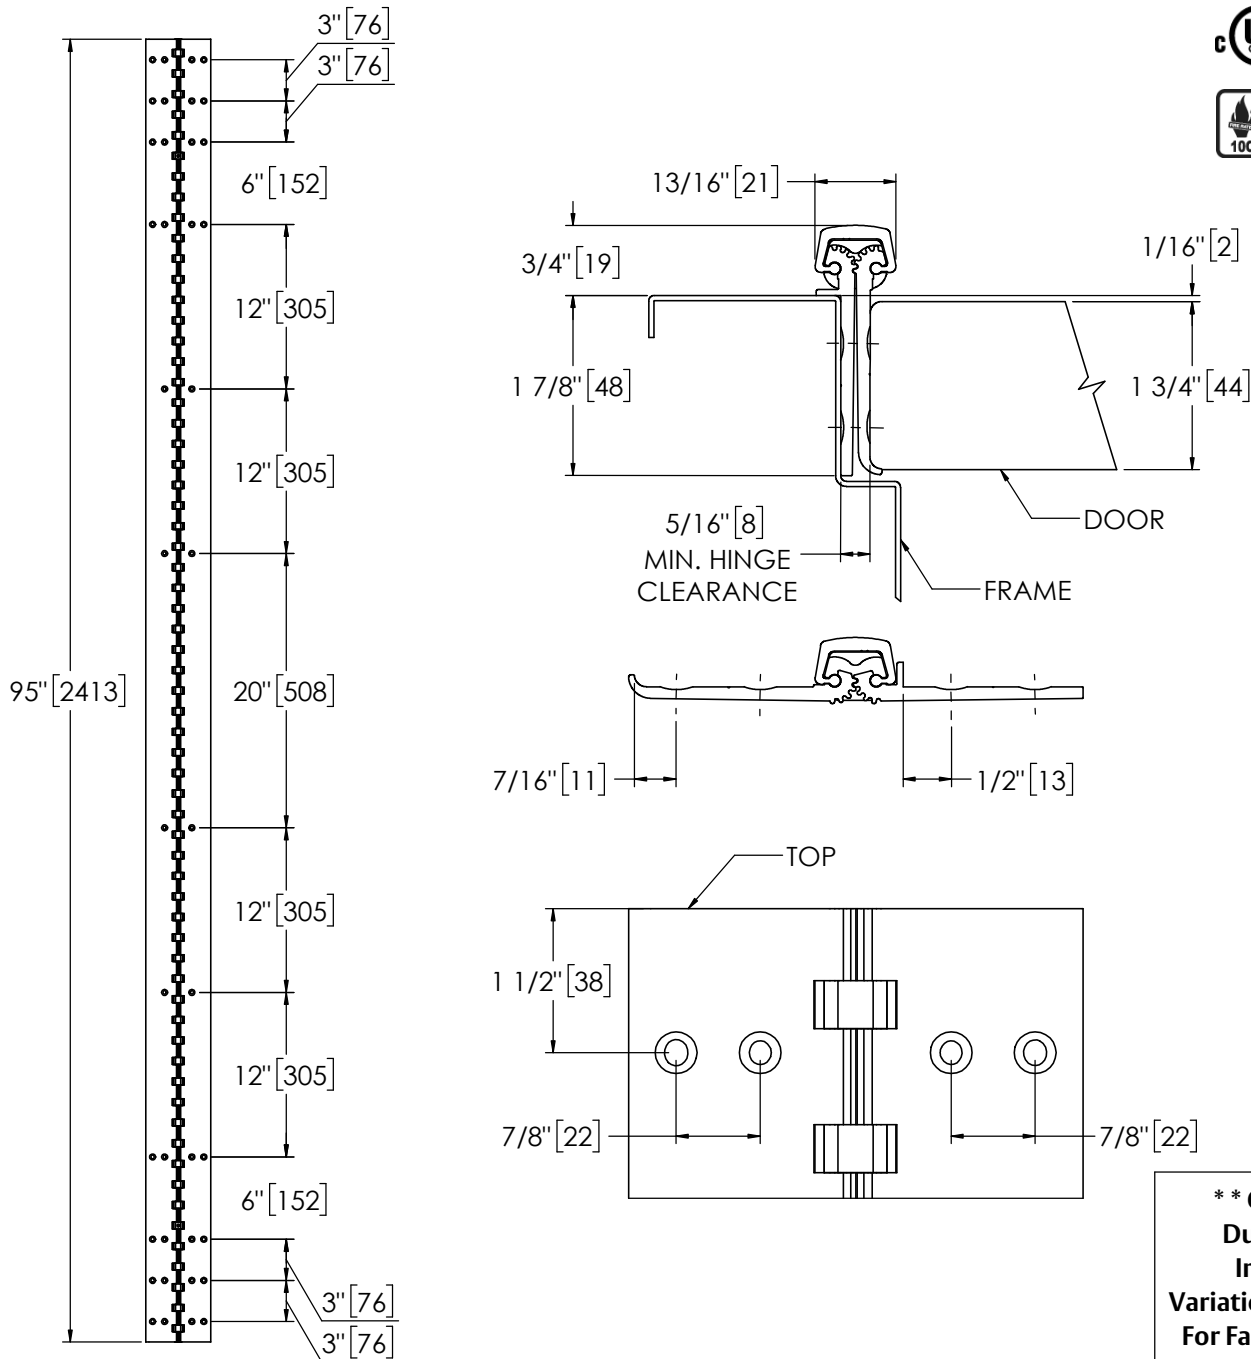

Architectural Door Accessories

ASSA ABLOY

Pemko 95" X-SERIES FULL MORTISE - 1100 SERIES

The global leader in
door opening solutions

USA:
Ventura, CA 93003
Phone: 800.283.9988

Memphis, TN 38141
Phone: 800.824.3018