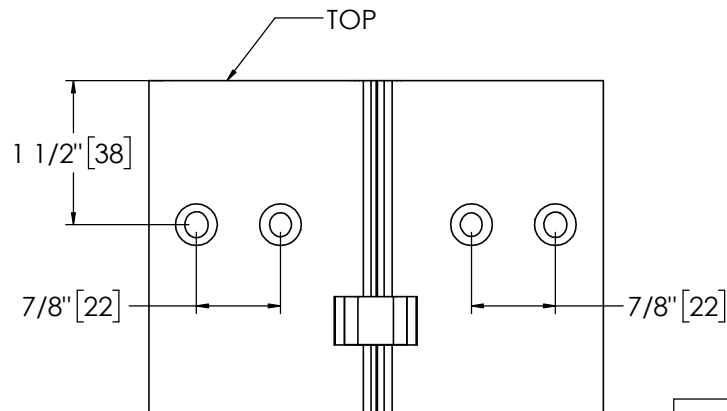

## Pemko 95" X-SERIES FULL MORTISE HD

The global leader in  
door opening solutions

**\*\* CAUTION \*\***  
Due to Frame  
Installation  
Variations, Pre-drilling  
For Fasteners IS NOT  
Recommended

USA:  
Ventura, CA 93003  
Phone: 800.283.9988