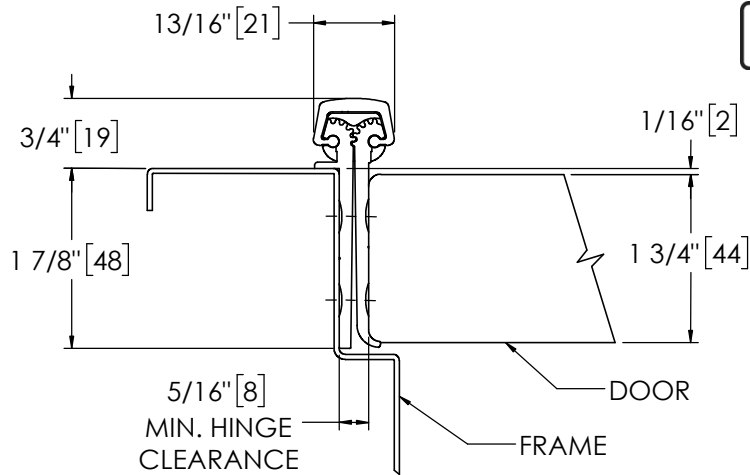

## Pemko 95" X-SERIES FULL MORTISE HD

The global leader in  
door opening solutions

**\*\* CAUTION \*\***  
Due to Frame  
Installation  
Variations, Pre-drilling  
For Fasteners IS NOT  
Recommended

USA:  
Ventura, CA 93003  
Phone: 800.283.9988