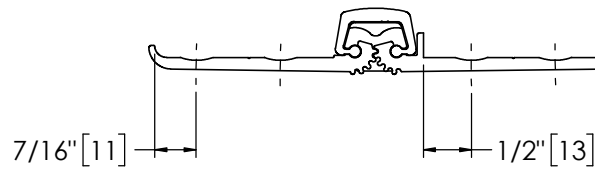

## Pemko 95" X-SERIES FULL MORTISE HD

The global leader in  
door opening solutions

**\*\* CAUTION \*\***  
Due to Frame  
Installation  
Variations, Pre-drilling  
For Fasteners IS NOT  
Recommended

USA:  
Ventura, CA 93003  
Phone: 800.283.9988