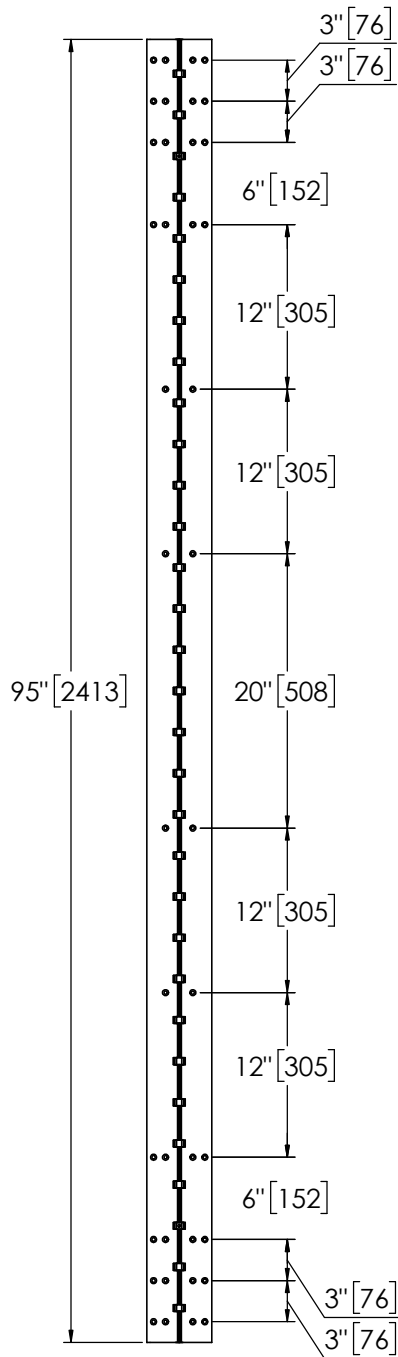

# Architectural Door Accessories

**ASSA ABLOY**

## Pemko 95" X-SERIES FULL MORTISE HD

The global leader in  
door opening solutions

**\*\* CAUTION \*\***  
Due to Frame  
Installation  
Variations, Pre-drilling  
For Fasteners IS NOT  
Recommended

USA:  
Ventura, CA 93003  
Phone: 800.283.9988