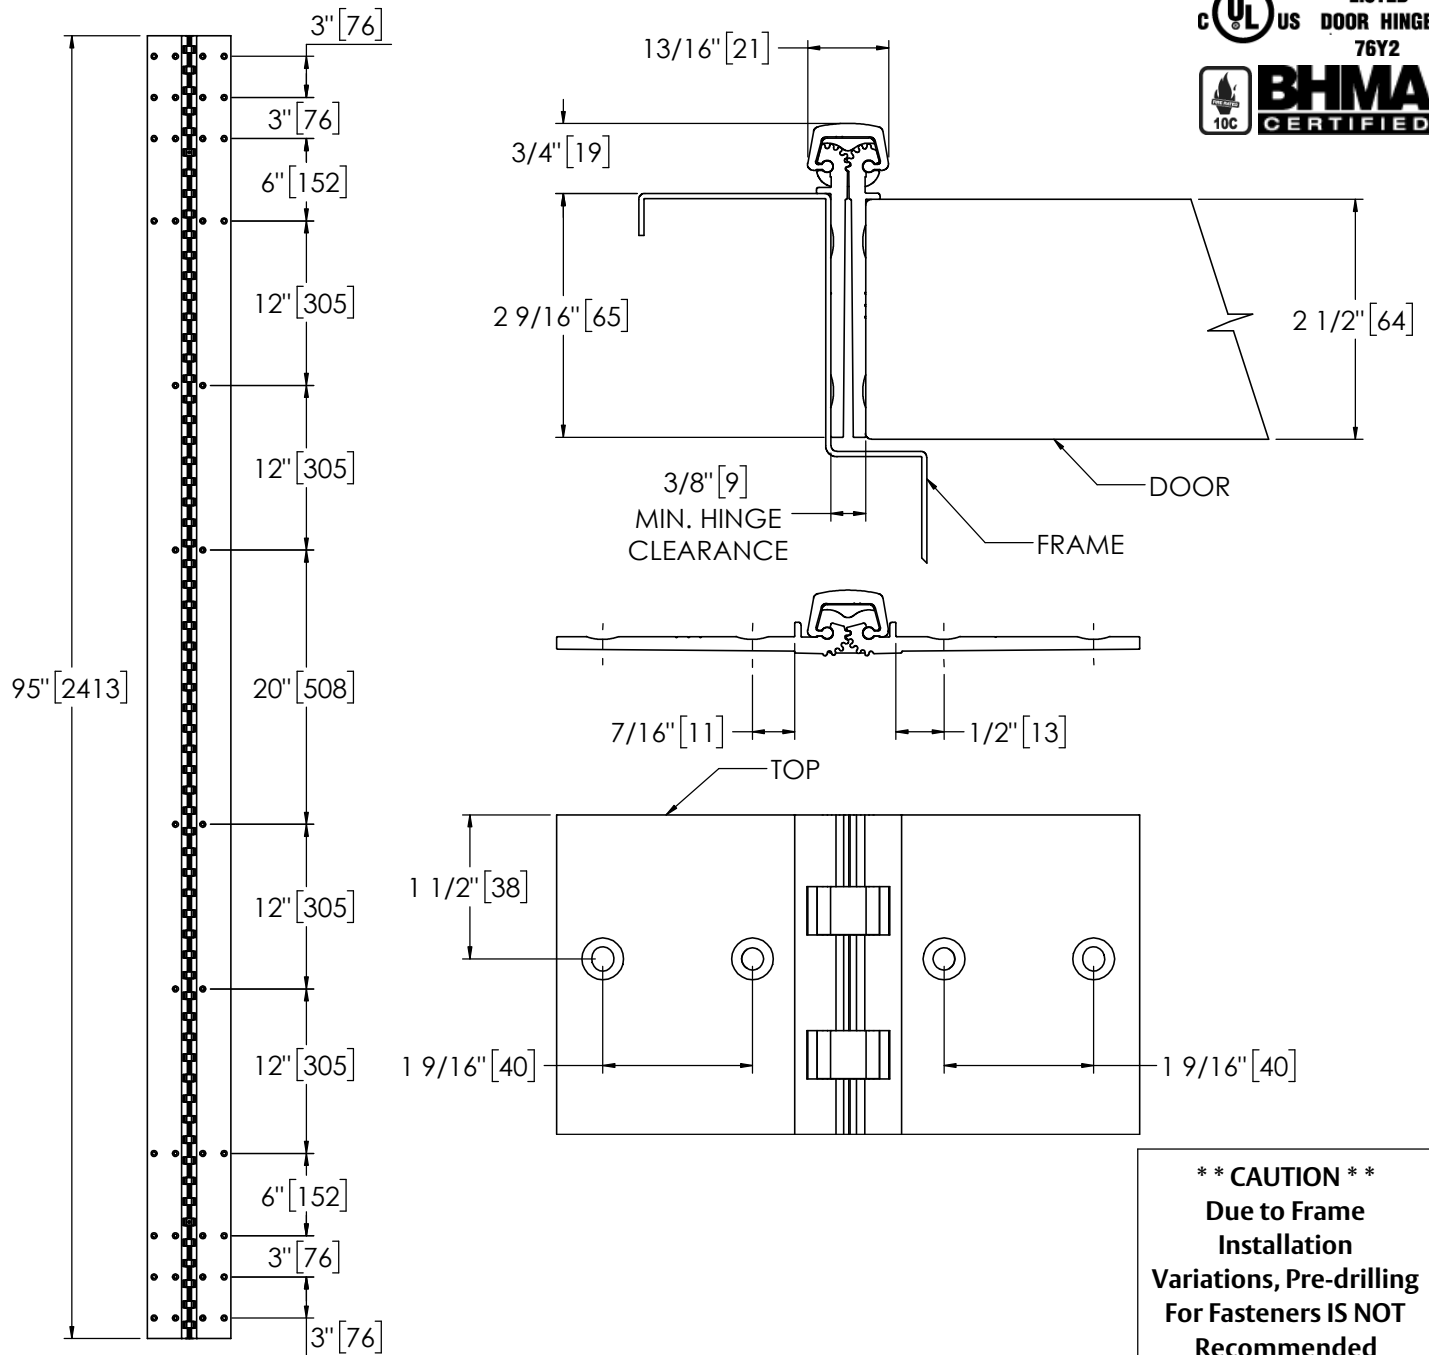

Architectural Door Accessories

ASSA ABLOY

Pemko 95" X-SERIES FULL MORTISE FOR 2-1/2" DOOR - 1100 SERIES

The global leader in
door opening solutions

**** CAUTION ****
Due to Frame
Installation
Variations, Pre-drilling
For Fasteners IS NOT
Recommended