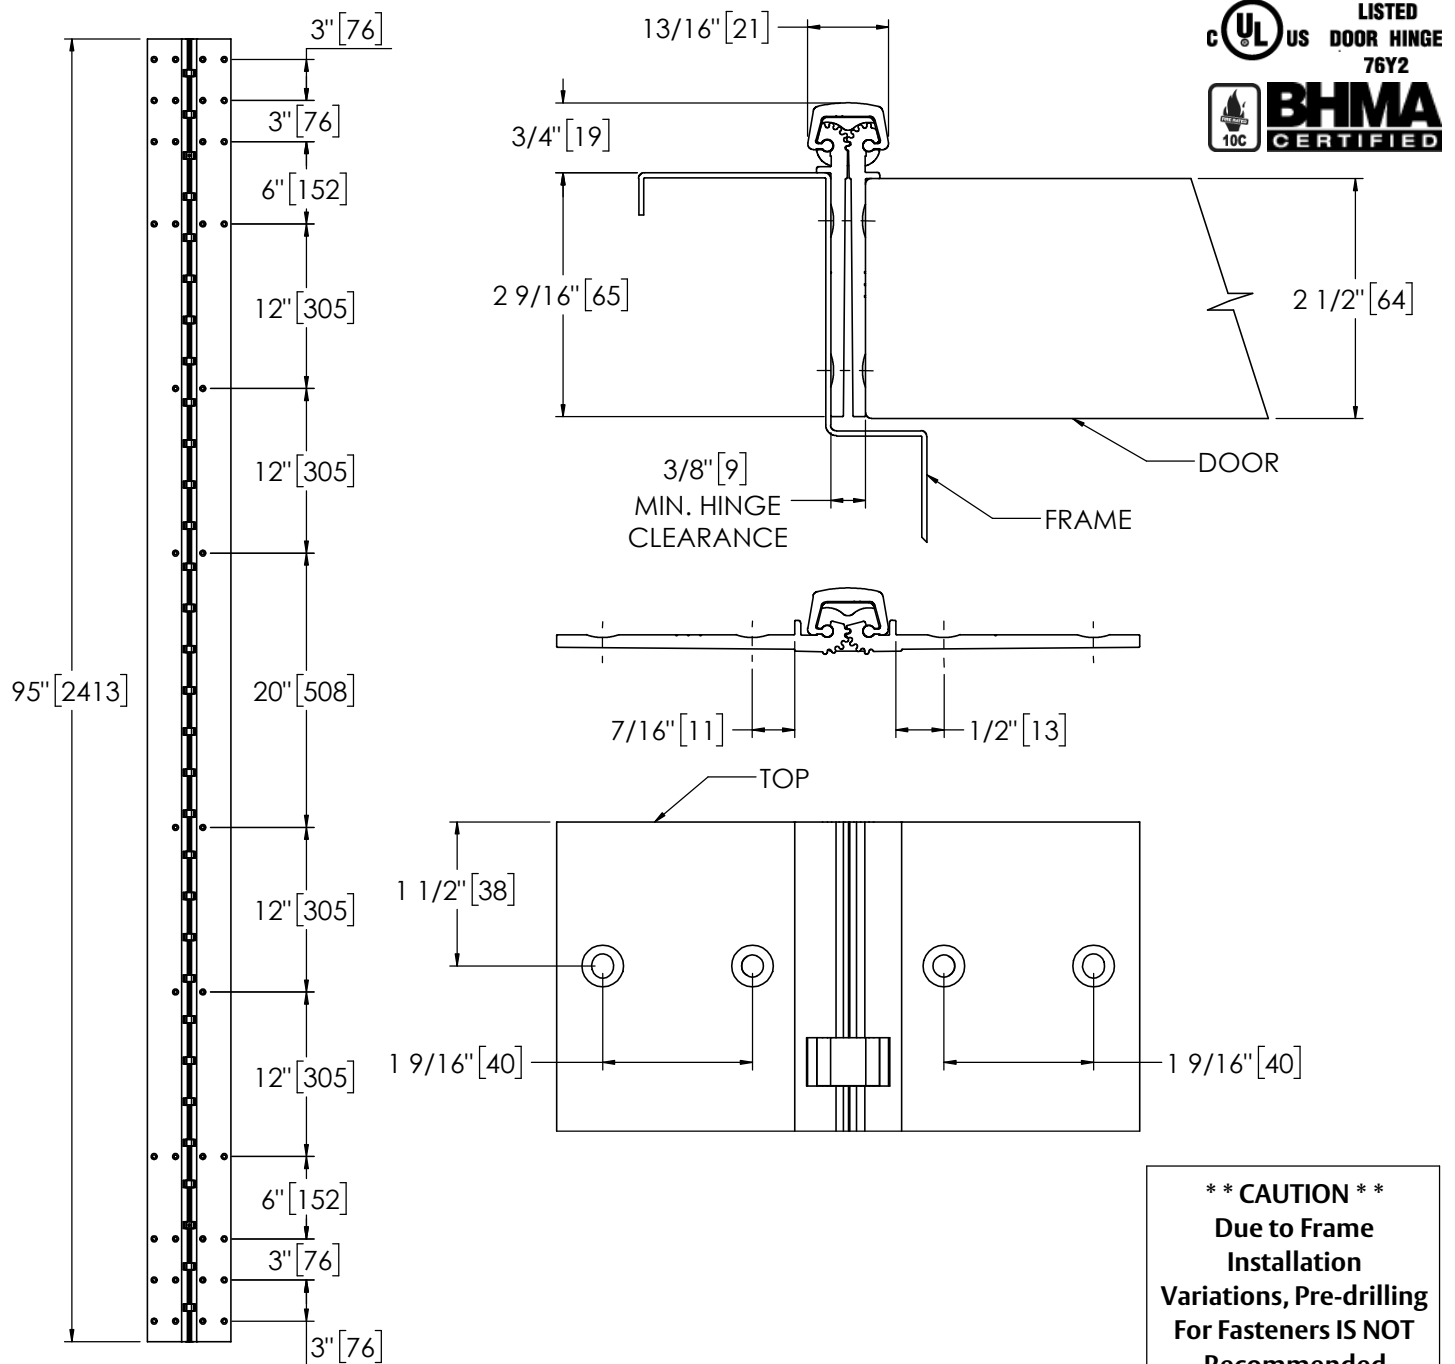

Architectural Door Accessories

ASSA ABLOY

Pemko 95" X-SERIES FULL MORTISE FOR 2-1/2" DOOR HD

The global leader in
door opening solutions

USA:
Ventura, CA 93003
Phone: 800.283.9988

Memphis, TN 38141
Phone: 800.824.3018