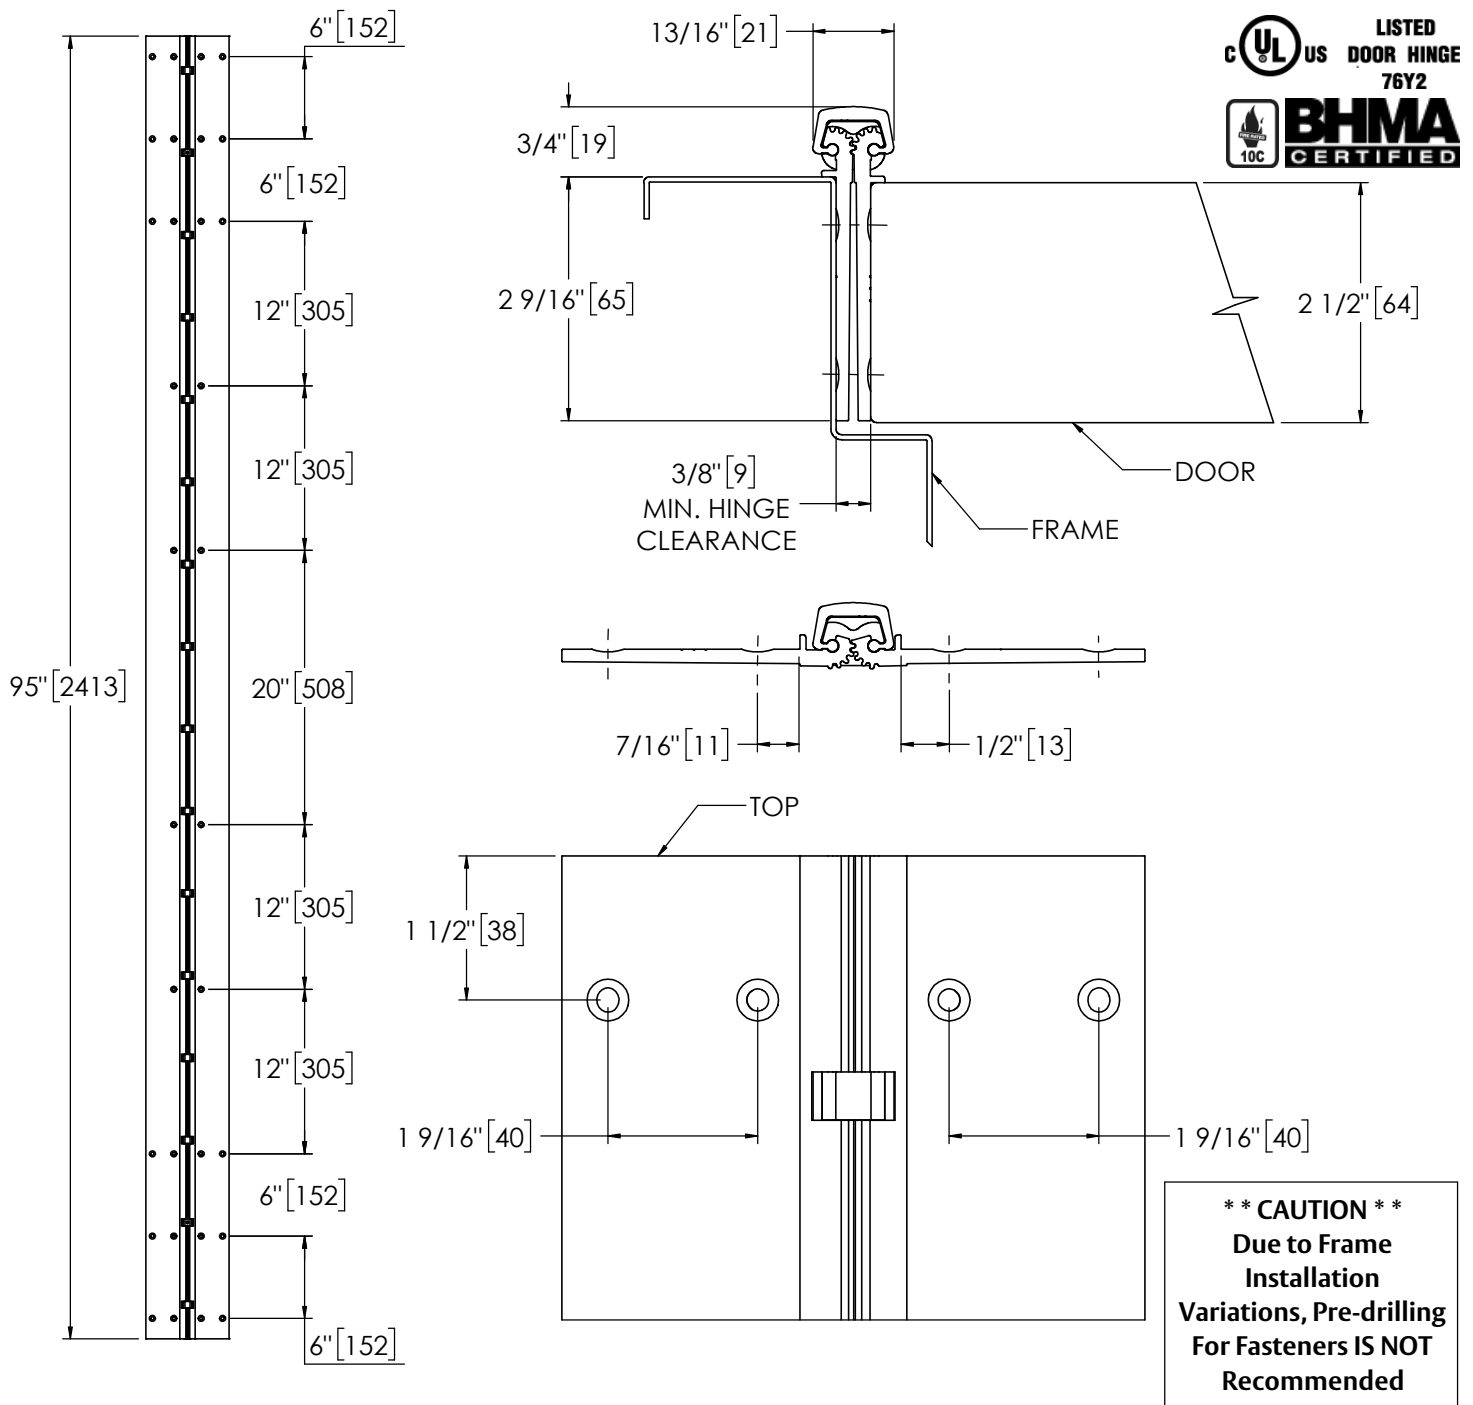

Architectural Door Accessories

ASSA ABLOY

Pemko 95" X-SERIES FULL MORTISE FOR 2-1/2" DOOR

The global leader in
door opening solutions

USA:
Ventura, CA 93003
Phone: 800.283.9988

Memphis, TN 38141
Phone: 800.824.3018