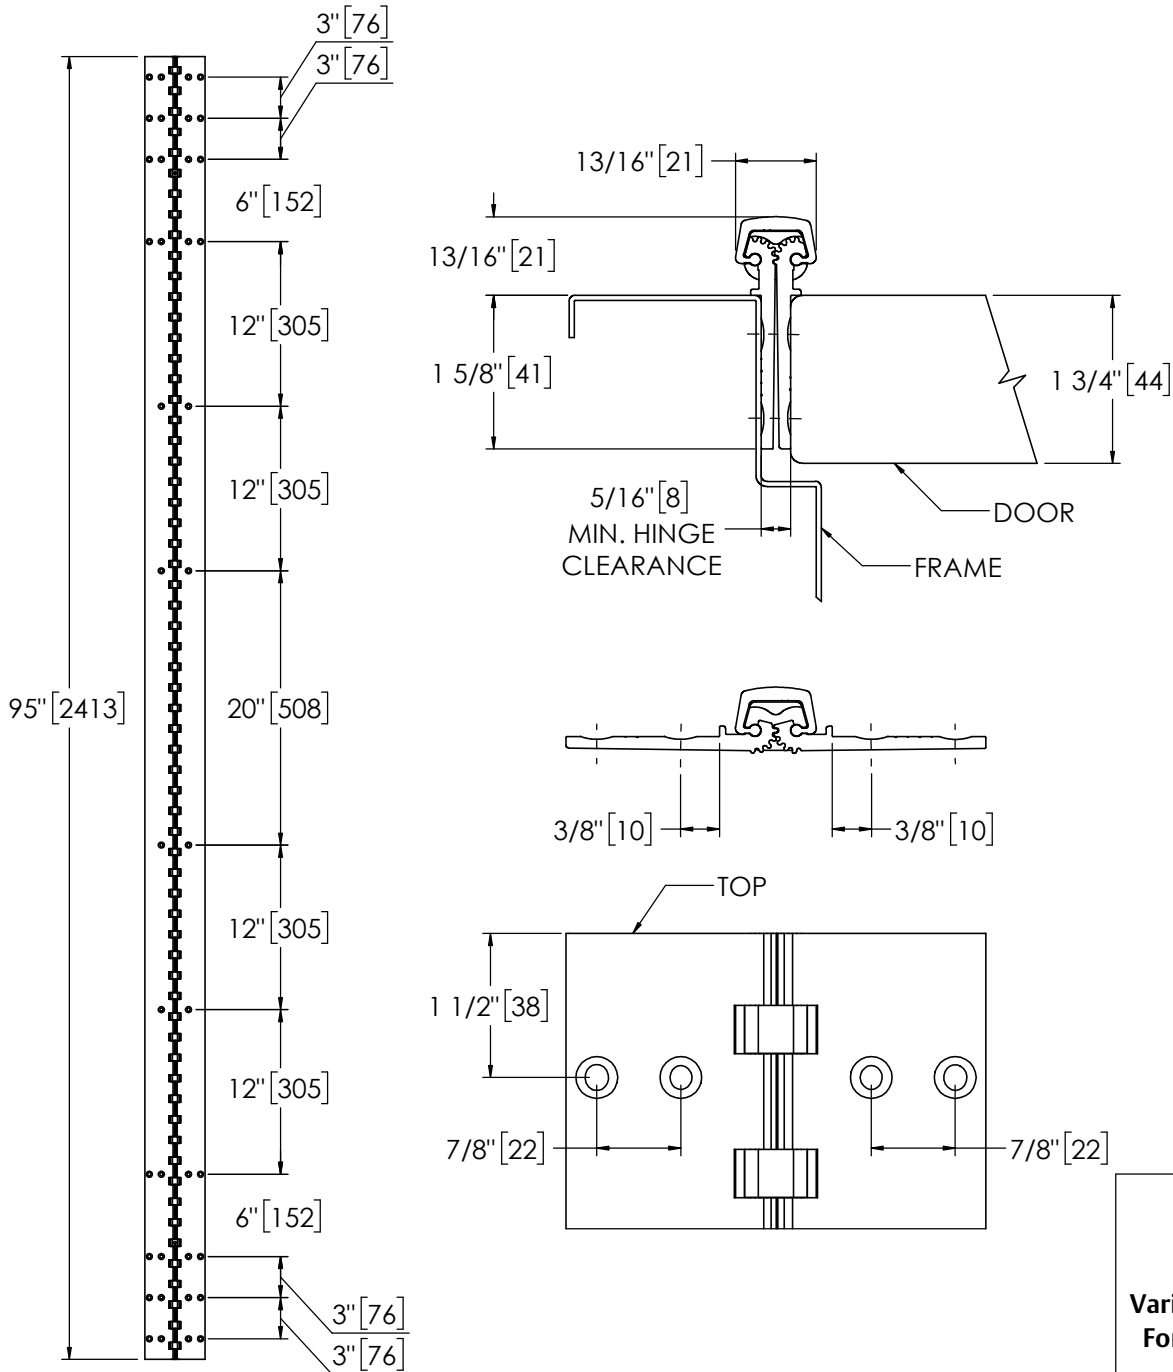

## Pemko 95" X-SERIES KAWNEER - 1100 SERIES

The global leader in  
door opening solutions

**\*\* CAUTION \*\***  
Due to Frame  
Installation  
Variations, Pre-drilling  
For Fasteners IS NOT  
Recommended