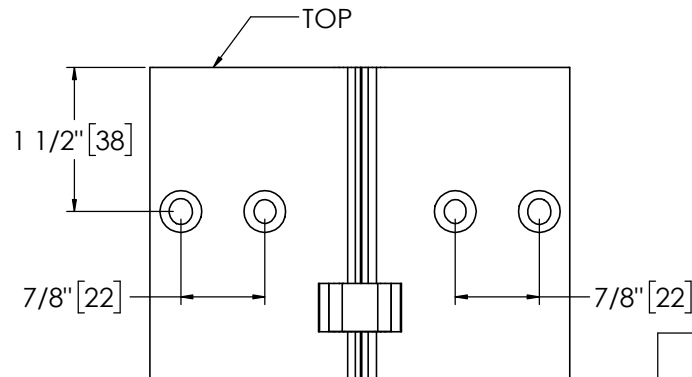

Architectural Door Accessories

ASSA ABLOY

Pemko 95" X-SERIES KAWNEER HD

The global leader in
door opening solutions

**** CAUTION ****
Due to Frame
Installation
Variations, Pre-drilling
For Fasteners IS NOT
Recommended