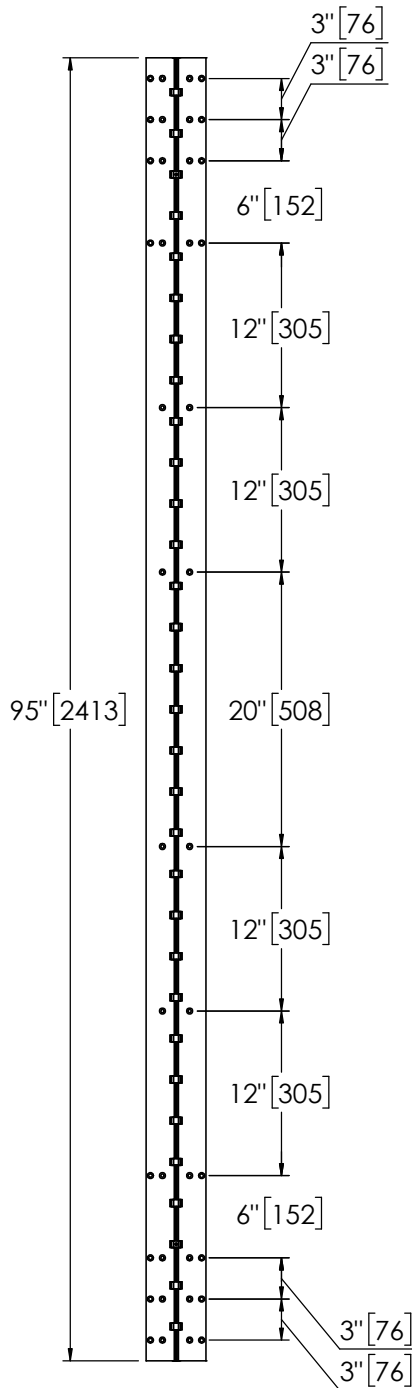

Architectural Door Accessories

ASSA ABLOY

Pemko 95" X-SERIES KAWNEER HD

The global leader in
door opening solutions

**** CAUTION ****
Due to Frame
Installation
Variations, Pre-drilling
For Fasteners IS NOT
Recommended

USA:
Ventura, CA 93003
Phone: 800.283.9988

Memphis, TN 38141
Phone: 800.824.3018

Canada:
Vancouver, BC V2T6W3
Phone: 877.535.7888

Toronto, ON L4K4T9
Phone: 877.535.7888
T - 655 - XK95HD
REV 1 - 02/18