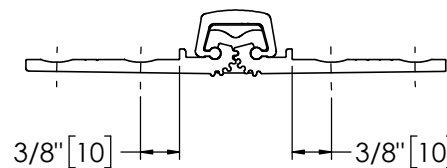

Architectural Door Accessories

ASSA ABLOY

Pemko 95" X-SERIES KAWNEER HD

The global leader in
door opening solutions

**** CAUTION ****
Due to Frame
Installation
Variations, Pre-drilling
For Fasteners IS NOT
Recommended