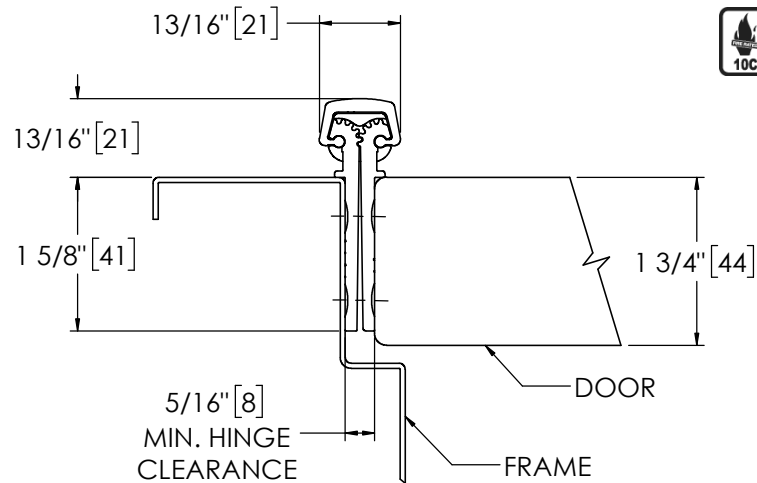

Architectural Door Accessories

ASSA ABLOY

Pemko 95" X-SERIES KAWNEER HD

The global leader in
door opening solutions

**** CAUTION ****
Due to Frame
Installation
Variations, Pre-drilling
For Fasteners IS NOT
Recommended