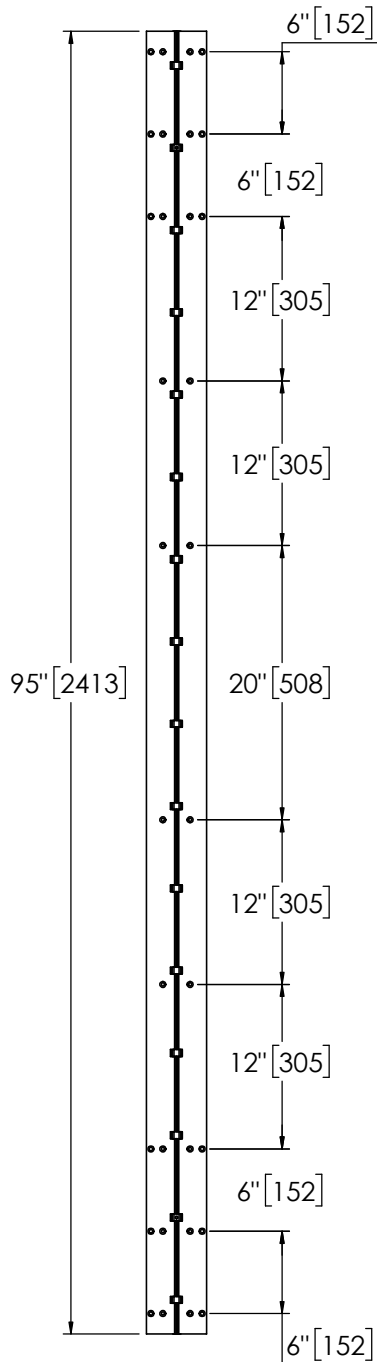

Architectural Door Accessories

ASSA ABLOY

Pemko 95" X-SERIES KAWNEER

The global leader in
door opening solutions

**** CAUTION ****
Due to Frame
Installation
Variations, Pre-drilling
For Fasteners IS NOT
Recommended