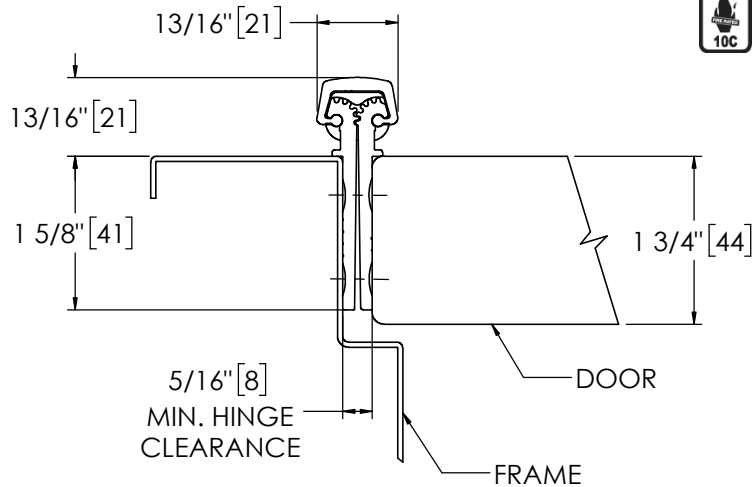

Architectural Door Accessories

ASSA ABLOY

Pemko 95" X-SERIES KAWNEER

The global leader in
door opening solutions

**** CAUTION ****
Due to Frame
Installation
Variations, Pre-drilling
For Fasteners IS NOT
Recommended