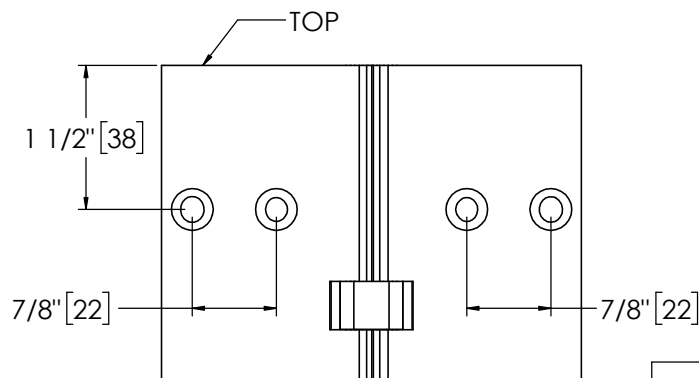

Architectural Door Accessories

ASSA ABLOY

Pemko 95" X-SERIES KAWNEER

The global leader in
door opening solutions

**** CAUTION ****
Due to Frame
Installation
Variations, Pre-drilling
For Fasteners IS NOT
Recommended