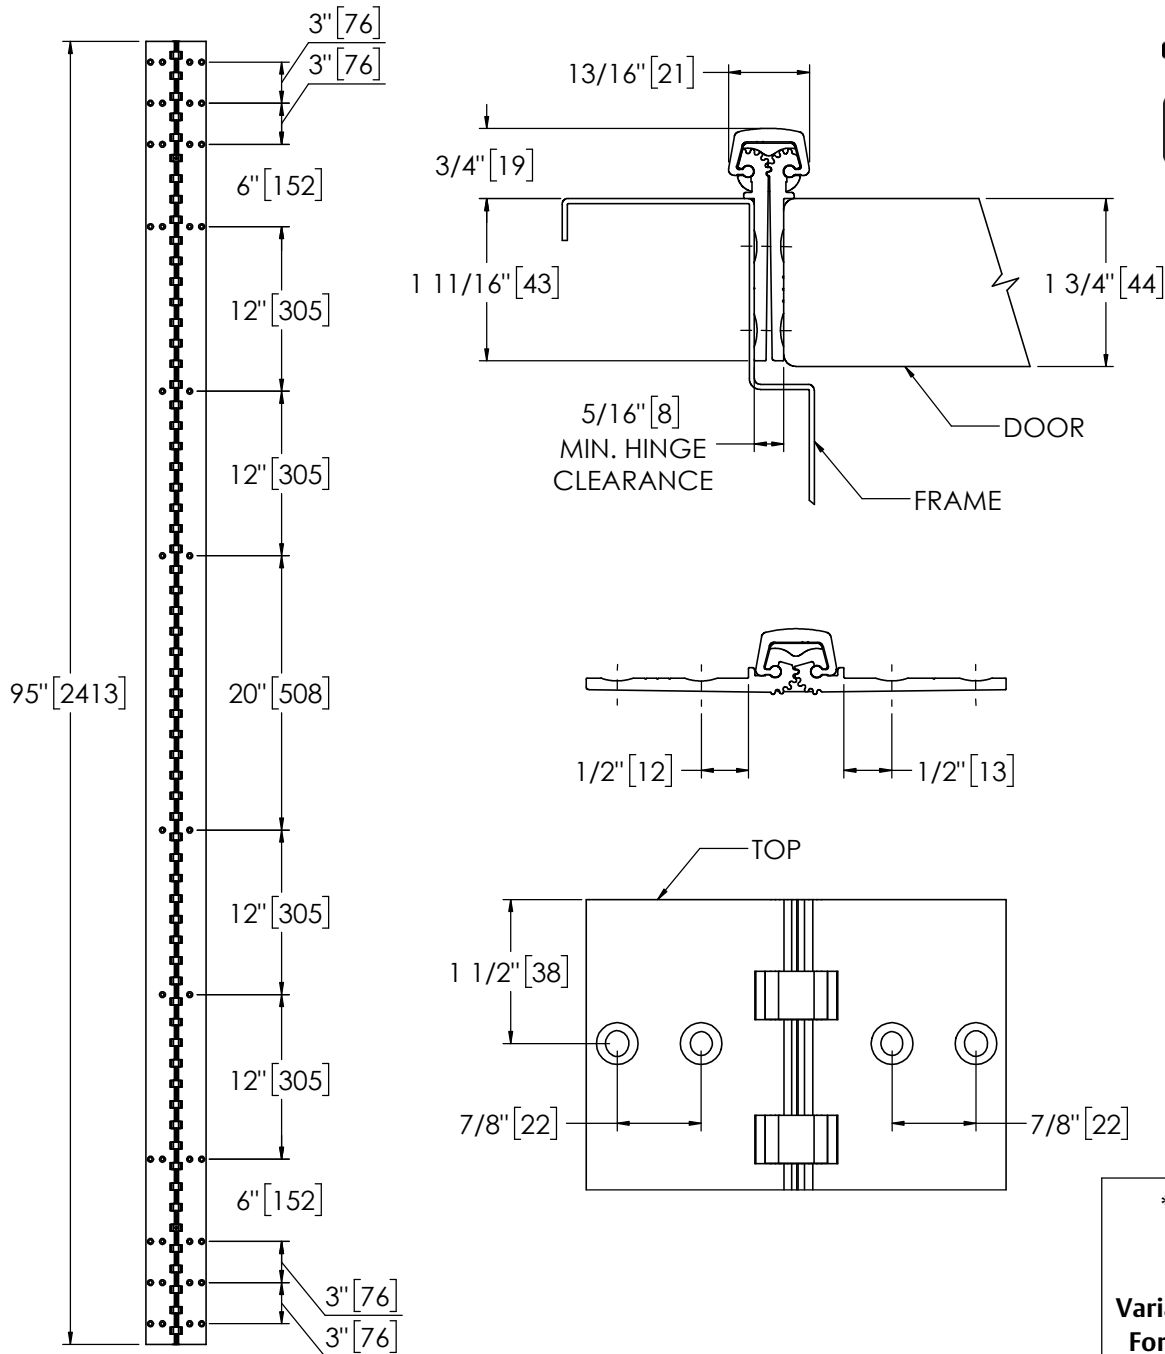

## Pemko 95" X-SERIES SHORT LEAF FLUSH - 1100 SERIES

The global leader in  
door opening solutions

**\*\* CAUTION \*\***  
Due to Frame  
Installation  
Variations, Pre-drilling  
For Fasteners IS NOT  
Recommended