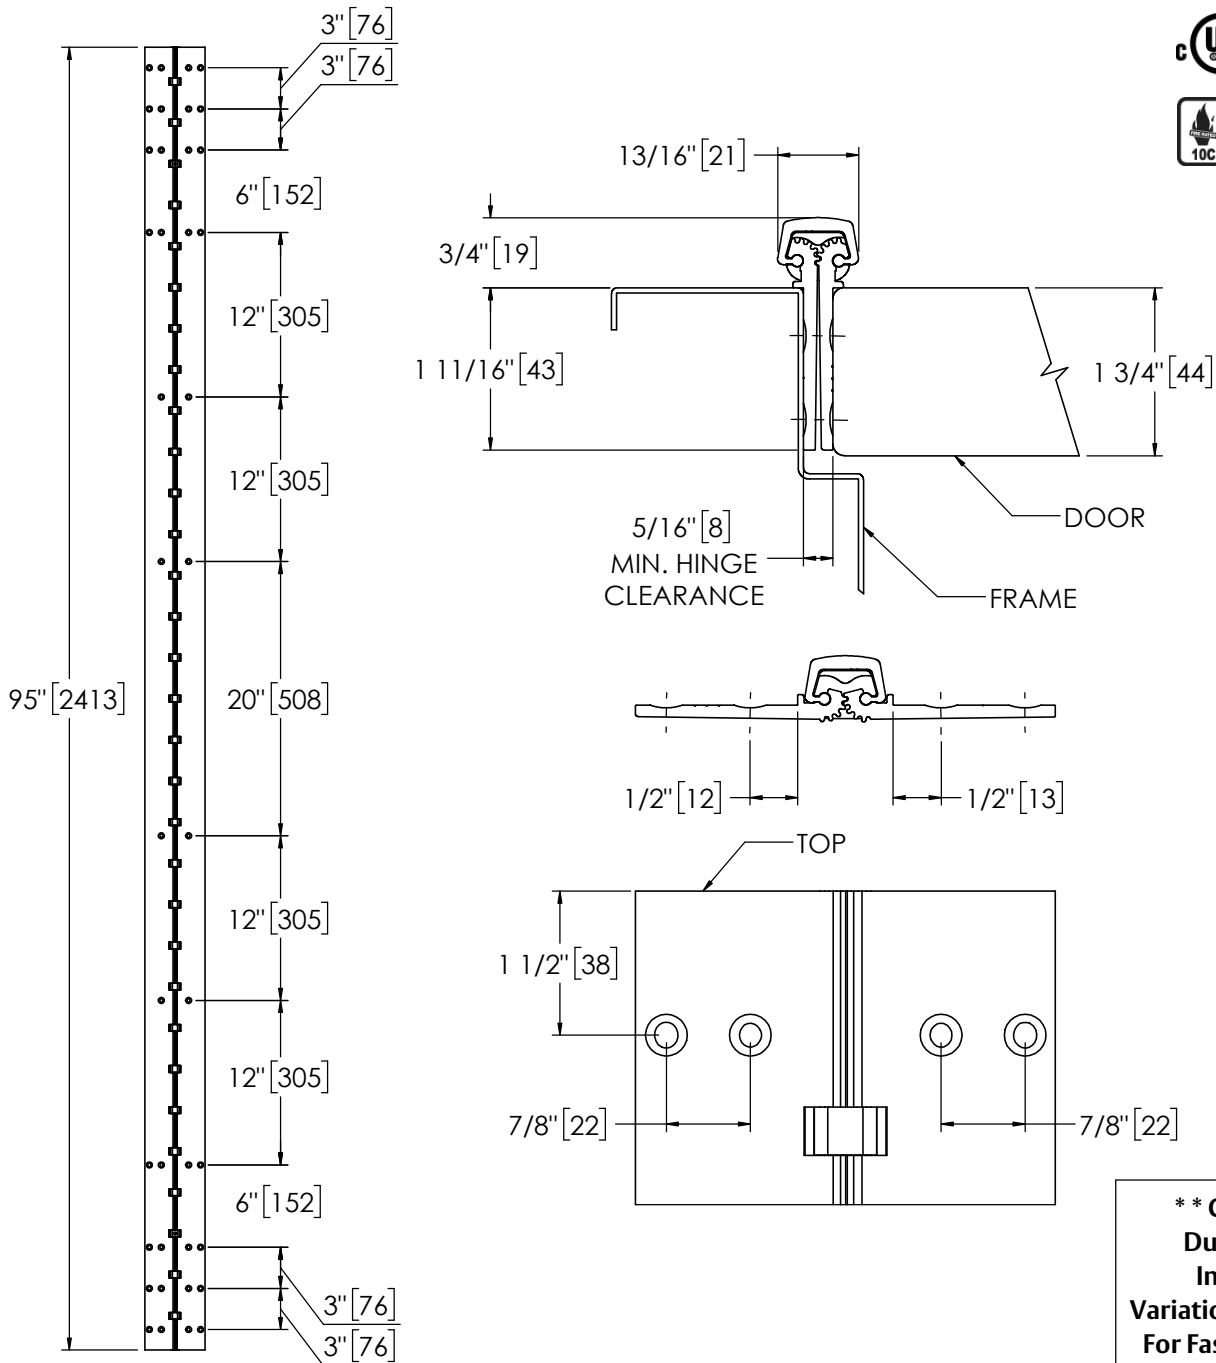

## Pemko 95" X-SERIES SHORT LEAF FLUSH HD

The global leader in  
door opening solutions

**\*\* CAUTION \*\***  
Due to Frame  
Installation  
Variations, Pre-drilling  
For Fasteners IS NOT  
Recommended