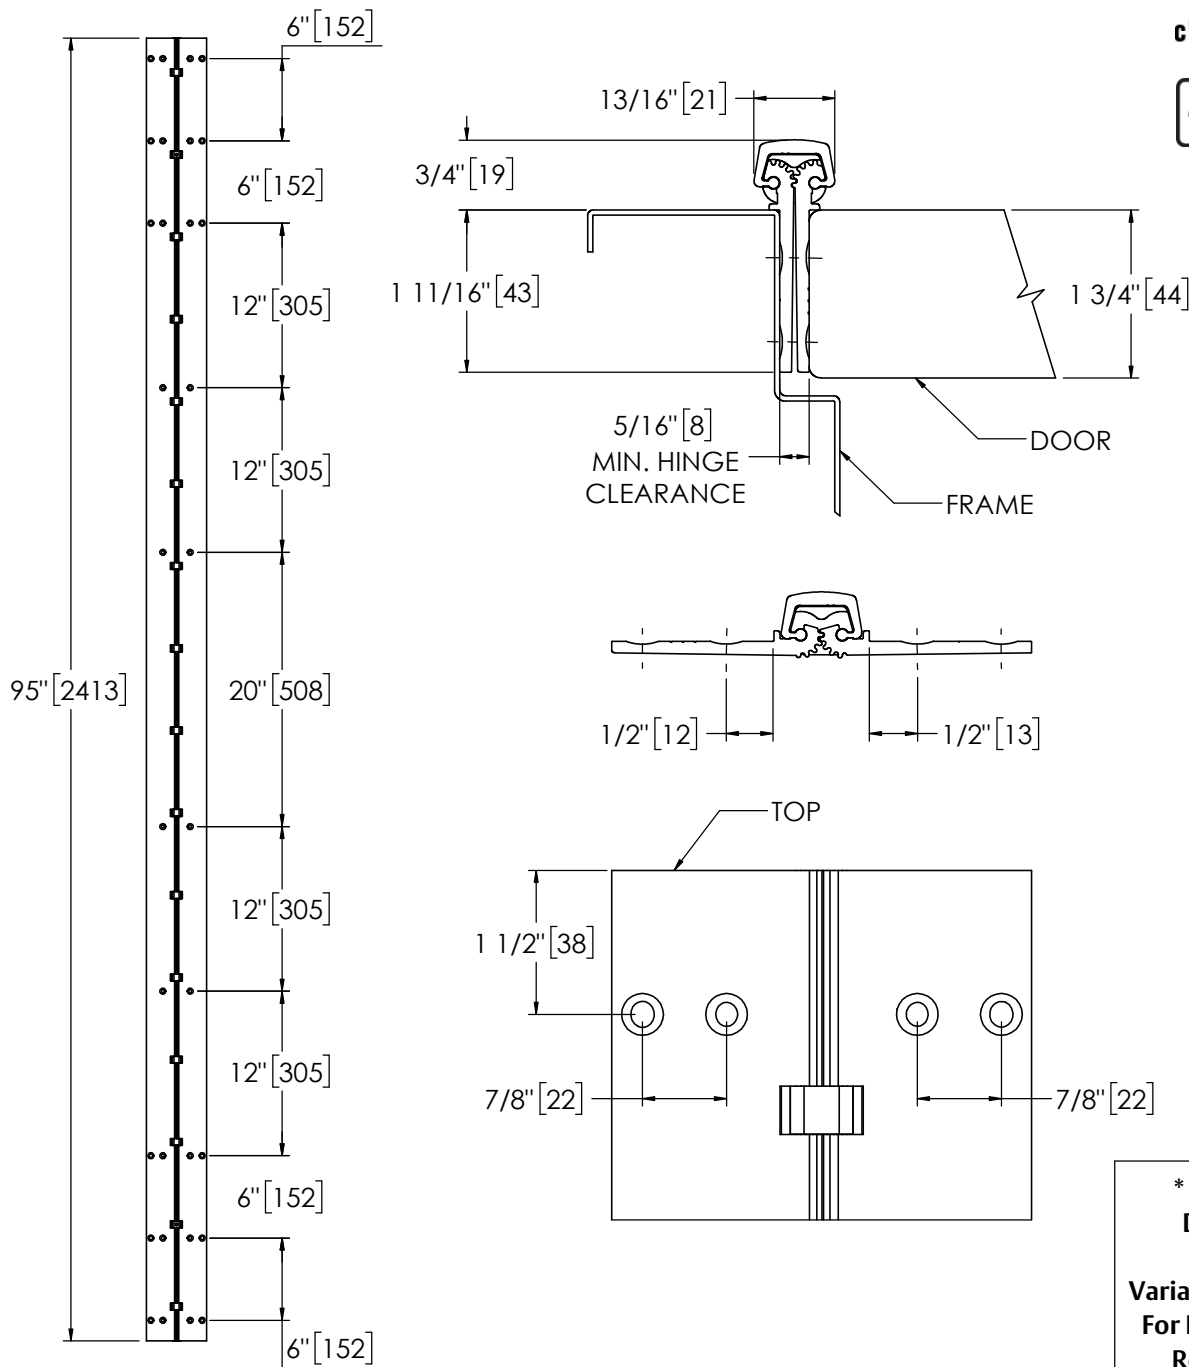

## Pemko 95" X-SERIES SHORT LEAF FLUSH

The global leader in  
door opening solutions

**\*\* CAUTION \*\***  
Due to Frame  
Installation  
Variations, Pre-drilling  
For Fasteners IS NOT  
Recommended

USA:  
Ventura, CA 93003  
Phone: 800.283.9988