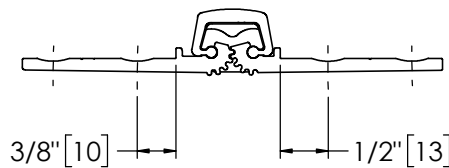

## Pemko 95" X-SERIES SHORT LEAF INSET - 1100 SERIES

The global leader in  
door opening solutions

**\*\* CAUTION \*\***  
Due to Frame  
Installation  
Variations, Pre-drilling  
For Fasteners IS NOT  
Recommended