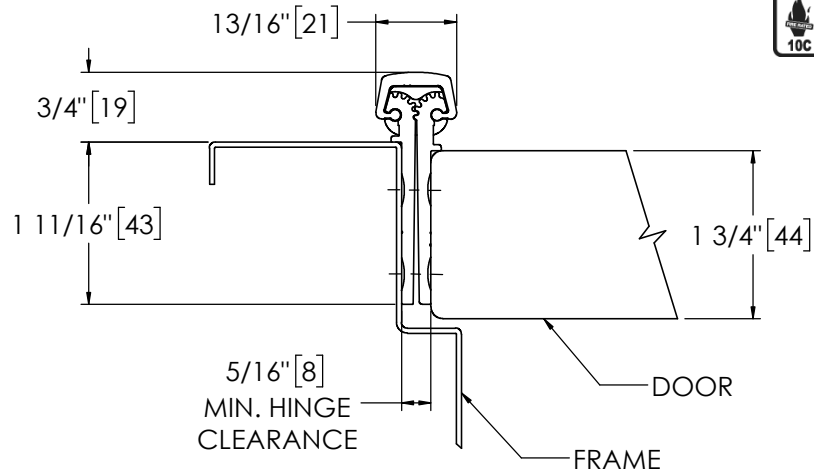

## Pemko 95" X-SERIES SHORT LEAF INSET - 1100 SERIES

The global leader in  
door opening solutions

**\*\* CAUTION \*\***  
Due to Frame  
Installation  
Variations, Pre-drilling  
For Fasteners IS NOT  
Recommended