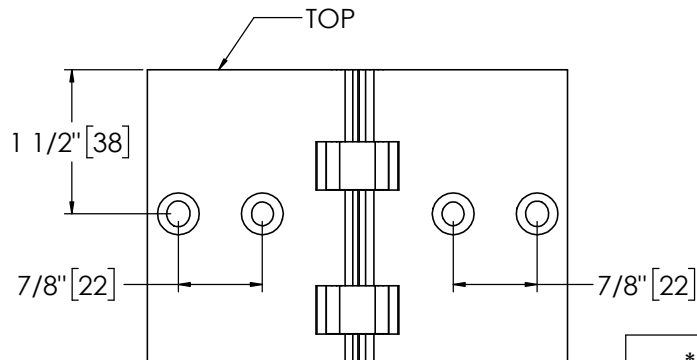

## Pemko 95" X-SERIES SHORT LEAF INSET - 1100 SERIES

The global leader in  
door opening solutions

**\*\* CAUTION \*\***  
Due to Frame  
Installation  
Variations, Pre-drilling  
For Fasteners IS NOT  
Recommended