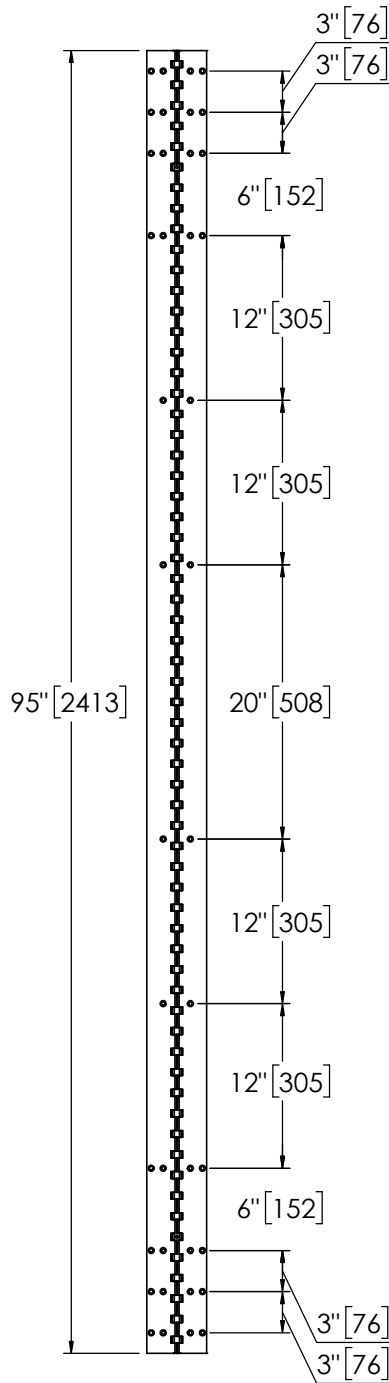

# Architectural Door Accessories

**ASSA ABLOY**

## Pemko 95" X-SERIES SHORT LEAF INSET - 1100 SERIES

The global leader in  
door opening solutions

**\*\* CAUTION \*\***  
Due to Frame  
Installation  
Variations, Pre-drilling  
For Fasteners IS NOT  
Recommended