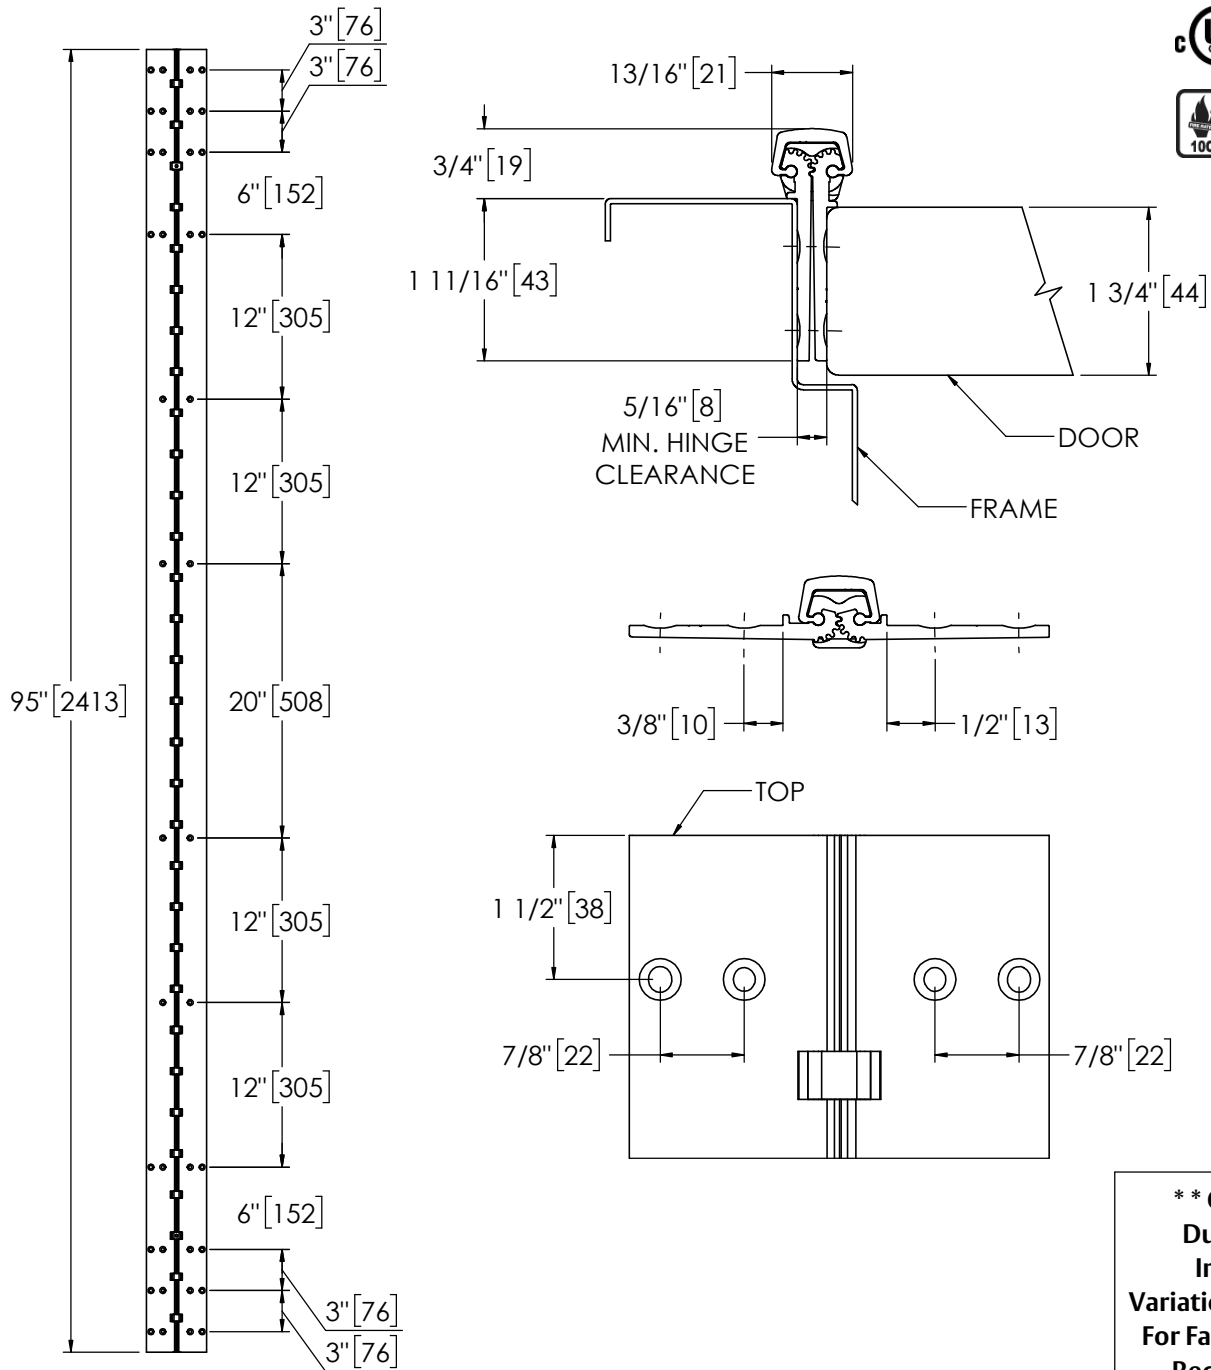

## Pemko 95" X-SERIES SHORT LEAF INSET HD

The global leader in  
door opening solutions

**\*\* CAUTION \*\***  
Due to Frame  
Installation  
Variations, Pre-drilling  
For Fasteners IS NOT  
Recommended