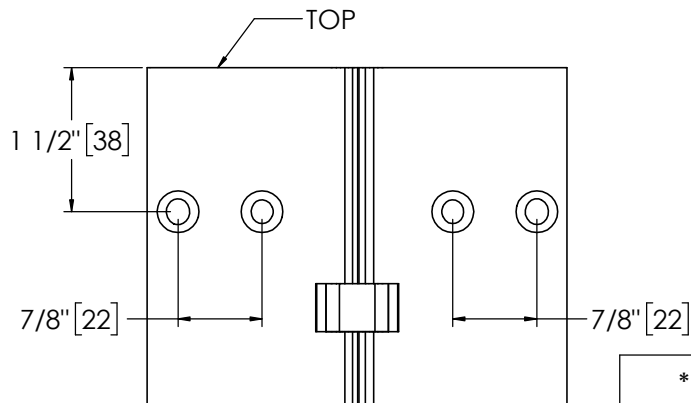

## Pemko 95" X-SERIES SHORT LEAF INSET

The global leader in  
door opening solutions

**\*\* CAUTION \*\***  
Due to Frame  
Installation  
Variations, Pre-drilling  
For Fasteners IS NOT  
Recommended

USA:  
Ventura, CA 93003  
Phone: 800.283.9988