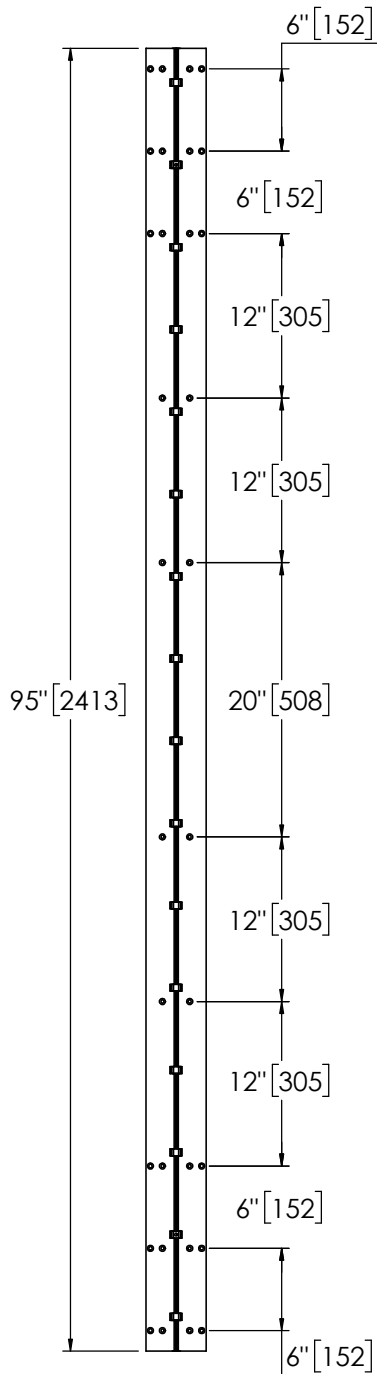

## Pemko 95" X-SERIES SHORT LEAF INSET

The global leader in  
door opening solutions

**\*\* CAUTION \*\***  
Due to Frame  
Installation  
Variations, Pre-drilling  
For Fasteners IS NOT  
Recommended

USA:  
Ventura, CA 93003  
Phone: 800.283.9988