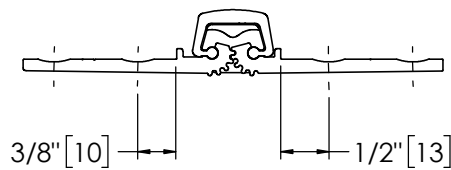

## Pemko 95" X-SERIES SHORT LEAF INSET

The global leader in  
door opening solutions

**\*\* CAUTION \*\***  
Due to Frame  
Installation  
Variations, Pre-drilling  
For Fasteners IS NOT  
Recommended

USA:  
Ventura, CA 93003  
Phone: 800.283.9988