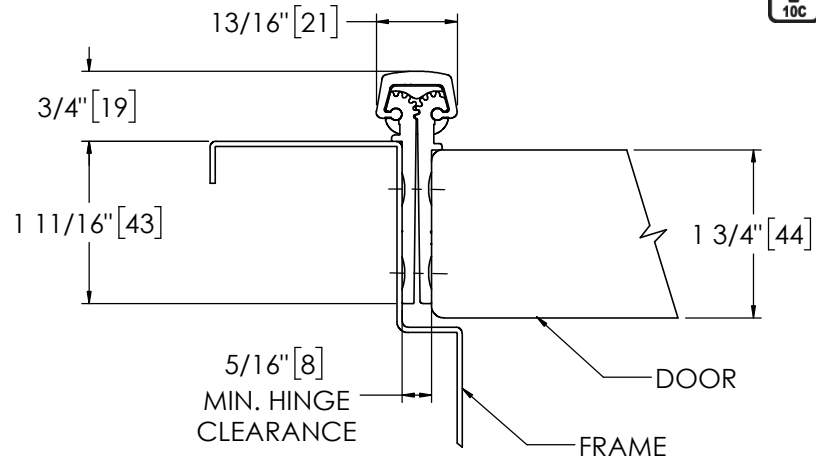

## Pemko 95" X-SERIES SHORT LEAF INSET

The global leader in  
door opening solutions

**\*\* CAUTION \*\***  
Due to Frame  
Installation  
Variations, Pre-drilling  
For Fasteners IS NOT  
Recommended

USA:  
Ventura, CA 93003  
Phone: 800.283.9988